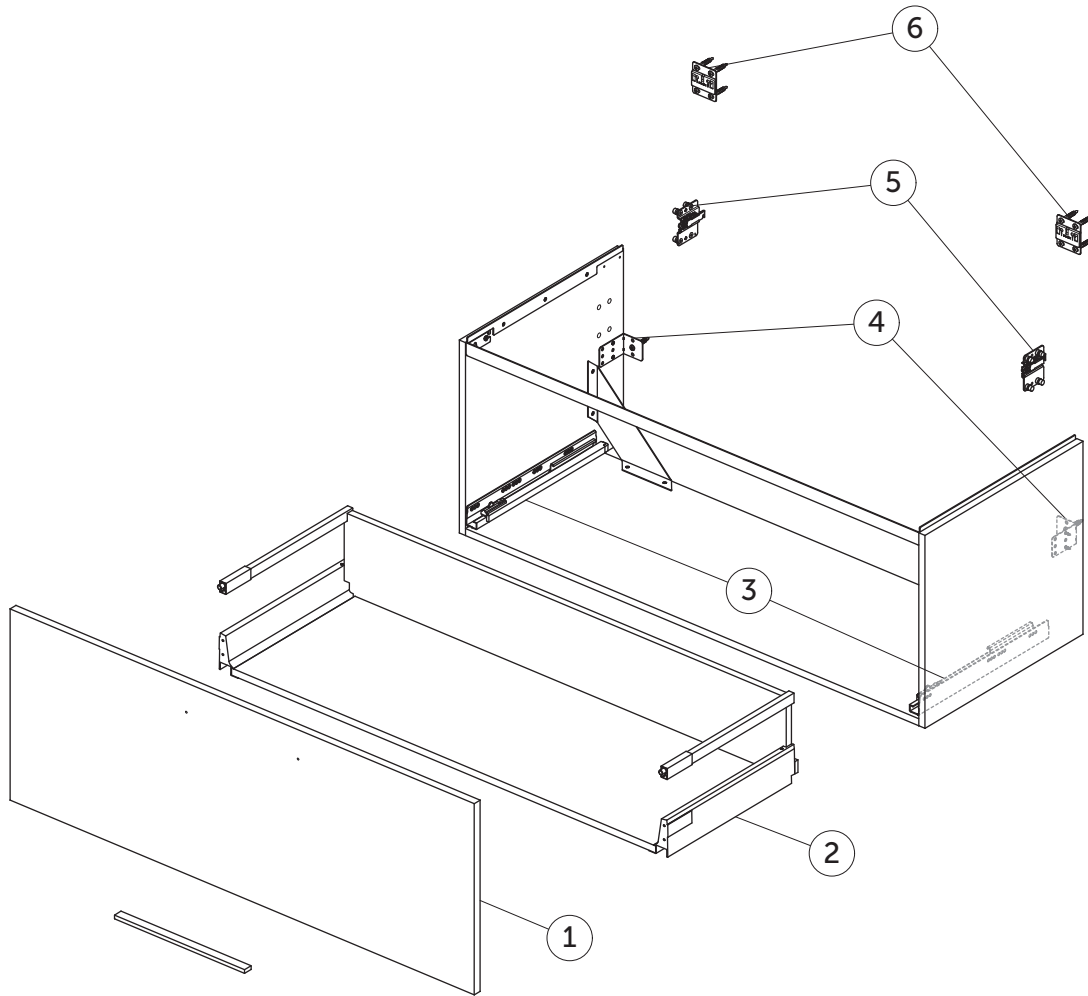

SPARE PARTS

Vanity Unit WH 1200
1 drw

I.LIFE B

Item	Description	Colour/Finish	Code No.	Quantity
1	Drawer front panel 1196 x 436	DU - White Matt NF - Sand Beige Matt NH - Greige Matt NG - Quartz Grey Matt NV - Carbon Grey Matt NX - Natural Oak NW - Coffee Oak	TV986DU TV986NF TV986NH TV986NG TV986NV TV986NX TV986NW	1
2	Drawer structure box 120x50.5		TV985NG	1
3	Runners 400 KIT Tandembox BM Blum		TV93967	pair
4	Safety brackets KIT BU (brackets, screws, plugs)		TF12067	10
5	Hangers KIT Camat 807		TF12167	pair
6	Wall fixation KIT BU (brackets, screws, plugs)		TF12267	18