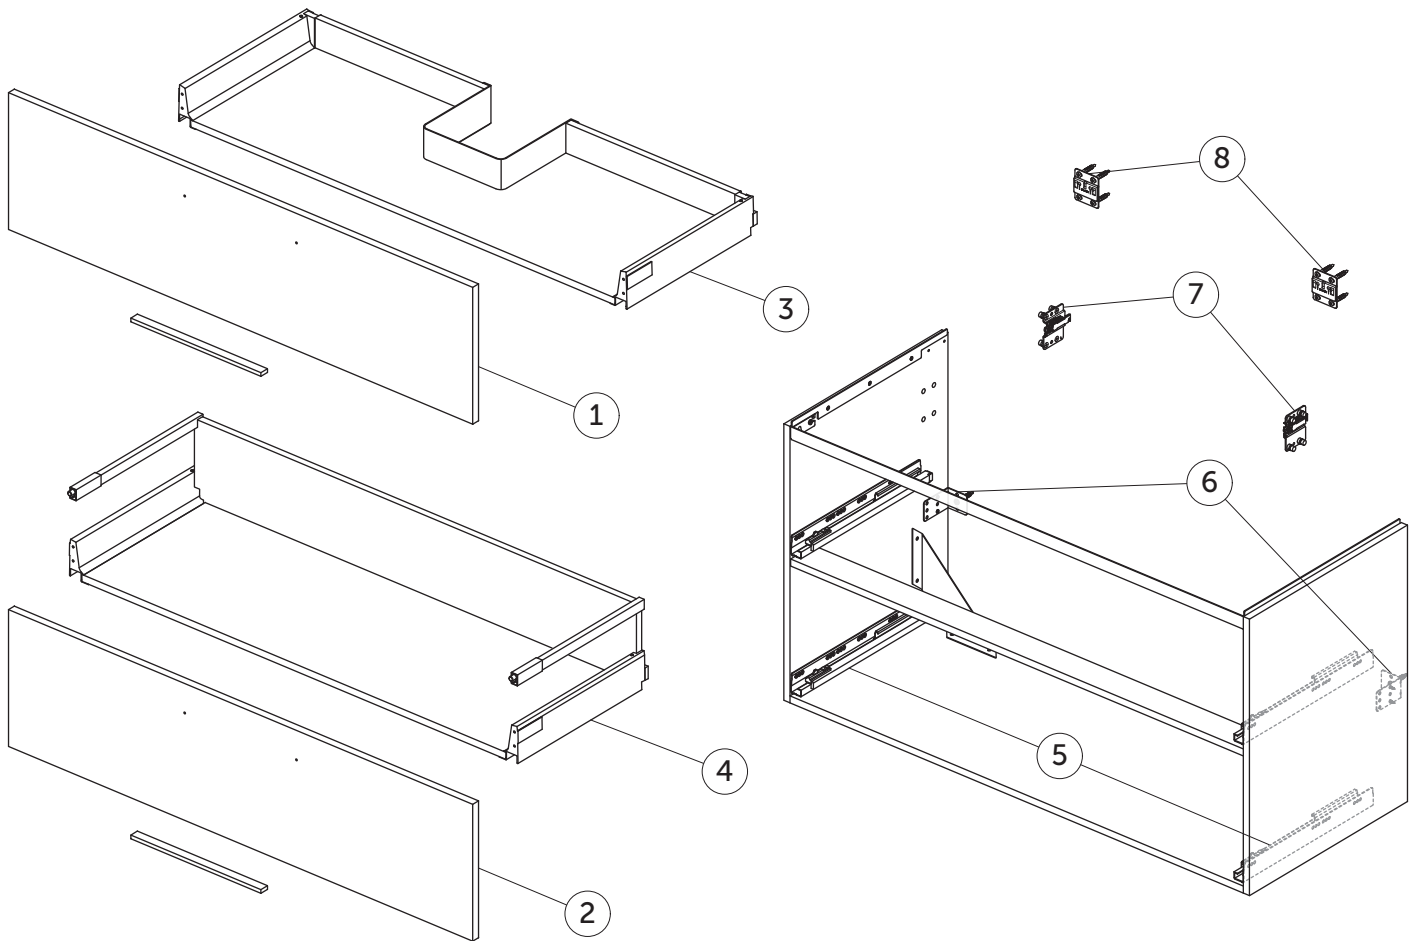

SPARE PARTS

Vanity Unit WH 1200
2 drws

I.LIFE B

Item	Description	Colour/Finish	Code No.	Quantity
1	Upper drawer front panel 1196 x 312	DU - White Matt NF - Sand Beige Matt NH - Greige Matt NG - Quartz Grey Matt NV - Carbon Grey Matt NX - Natural Oak NW - Coffee Oak	TF135DU TF135NF TF135NH TF135NG TF135NV TF135NX TF135NW	1
2	Lower drawer front panel 1196 x 312	DU - White Matt NF - Sand Beige Matt NH - Greige Matt NG - Quartz Grey Matt NV - Carbon Grey Matt NX - Natural Oak NW - Coffee Oak	TF136DU TF136NF TF136NH TF136NG TF136NV TF136NX TF136NW	1
3	Upper drawer structure box 120x50.5		TV983NG	1
4	Lower drawer structure box 120x50.5		TV984NG	1
5	Runners 400 KIT Tandembox BM Blum		TV93967	pair
6	Safety brackets KIT BU (brackets, screws, plugs)		TF12067	10
7	Hangers KIT Camat 807		TF12167	pair
8	Wall fixation KIT BU (brackets, screws, plugs)		TF12267	18