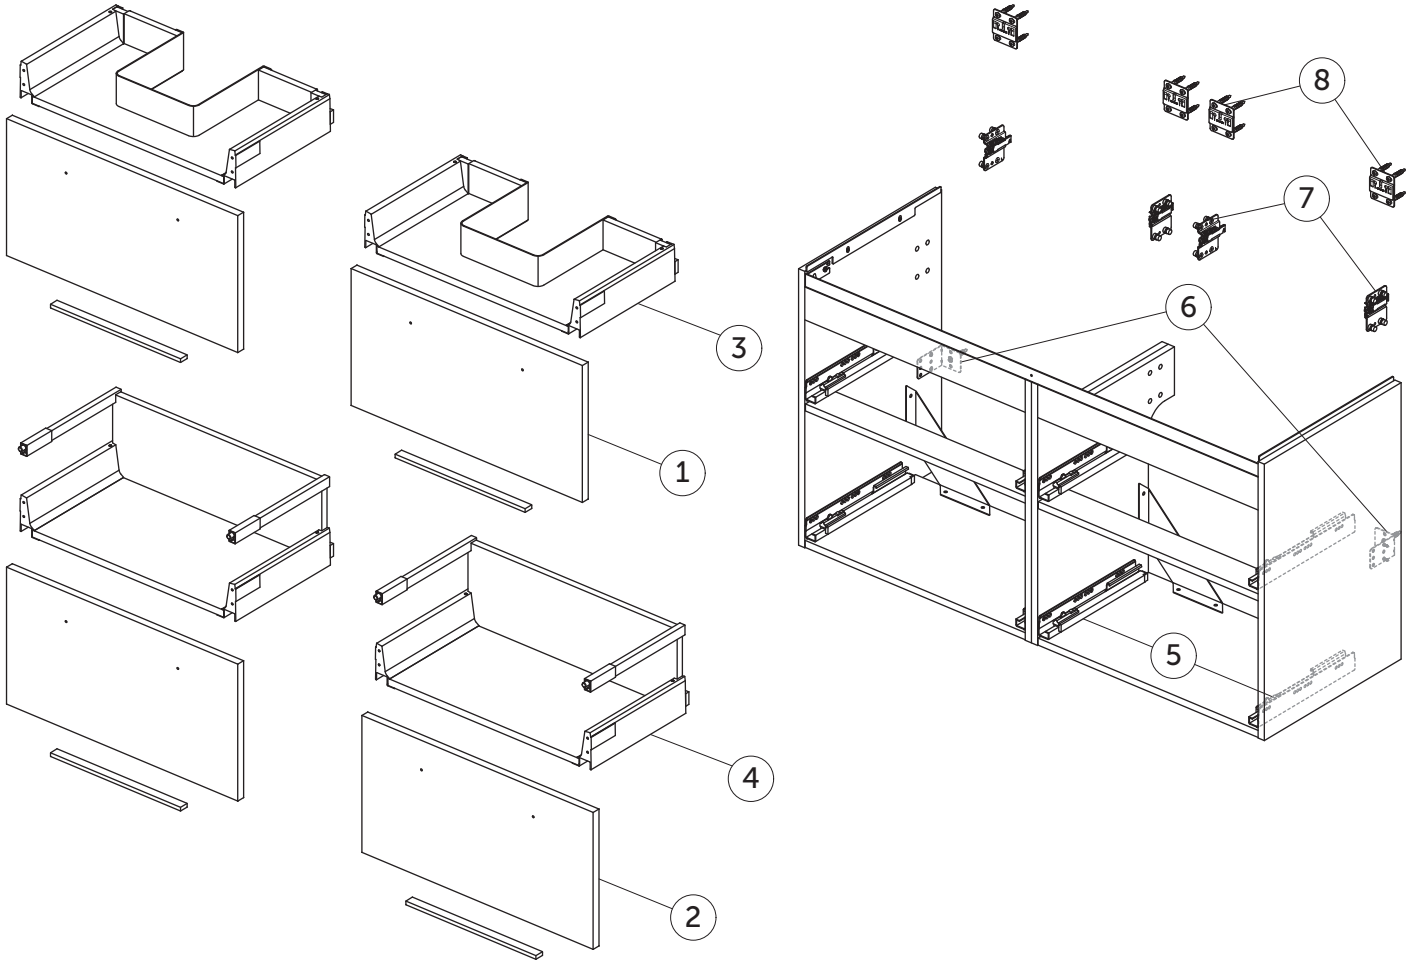

SPARE PARTS

Vanity Unit WH 1200
4 drws

I.LIFE A

Item	Description	Colour/Finish	Code No.	Quantity
1	Upper drawer front panel 596 x 312	DU - White Matt NF - Sand Beige Matt NH - Greige Matt NG - Quartz Grey Matt NV - Carbon Grey Matt NX - Natural Oak NW - Coffee Oak	TF123DU TF123NF TF123NH TF123NG TF123NV TF123NX TF123NW	1
2	Lower drawer front panel 596 x 312	DU - White Matt NF - Sand Beige Matt NH - Greige Matt NG - Quartz Grey Matt NV - Carbon Grey Matt NX - Natural Oak NW - Coffee Oak	TF124DU TF124NF TF124NH TF124NG TF124NV TF124NX TF124NW	1
3	Upper drawer structure box 60x44		TF125NG	1
4	Lower drawer structure box 60x44		TF126NG	1
5	Runners 300 KIT Tandembbox BM Blum		TF11967	pair
6	Safety brackets KIT BU (brackets, screws, plugs)		TF12067	10
7	Hangers KIT Camat 807		TF12167	pair
8	Wall fixation KIT BU (brackets, screws, plugs)		TF12267	18

Ideal Standard