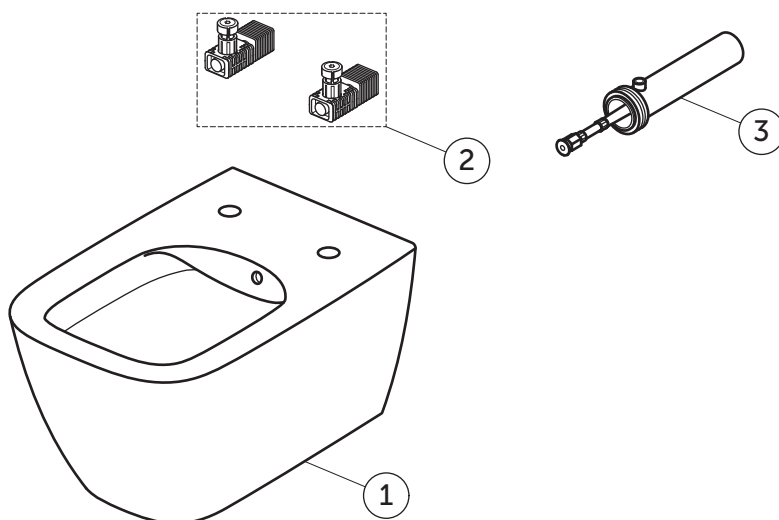

SPARE PARTS

Wall Hung Bowl
RimLS+; HF; ABLT

T534701

I.LIFE B

Item	Description	Spare Code
1	WHG BOWL RimLS+ HF WHT	
2	EASYFIX+ FOR WH BOWL WITH TOP FIXATION	WW966066
3	ABLUTION TRIM FOR T4522/3 - 95MM	TV91267