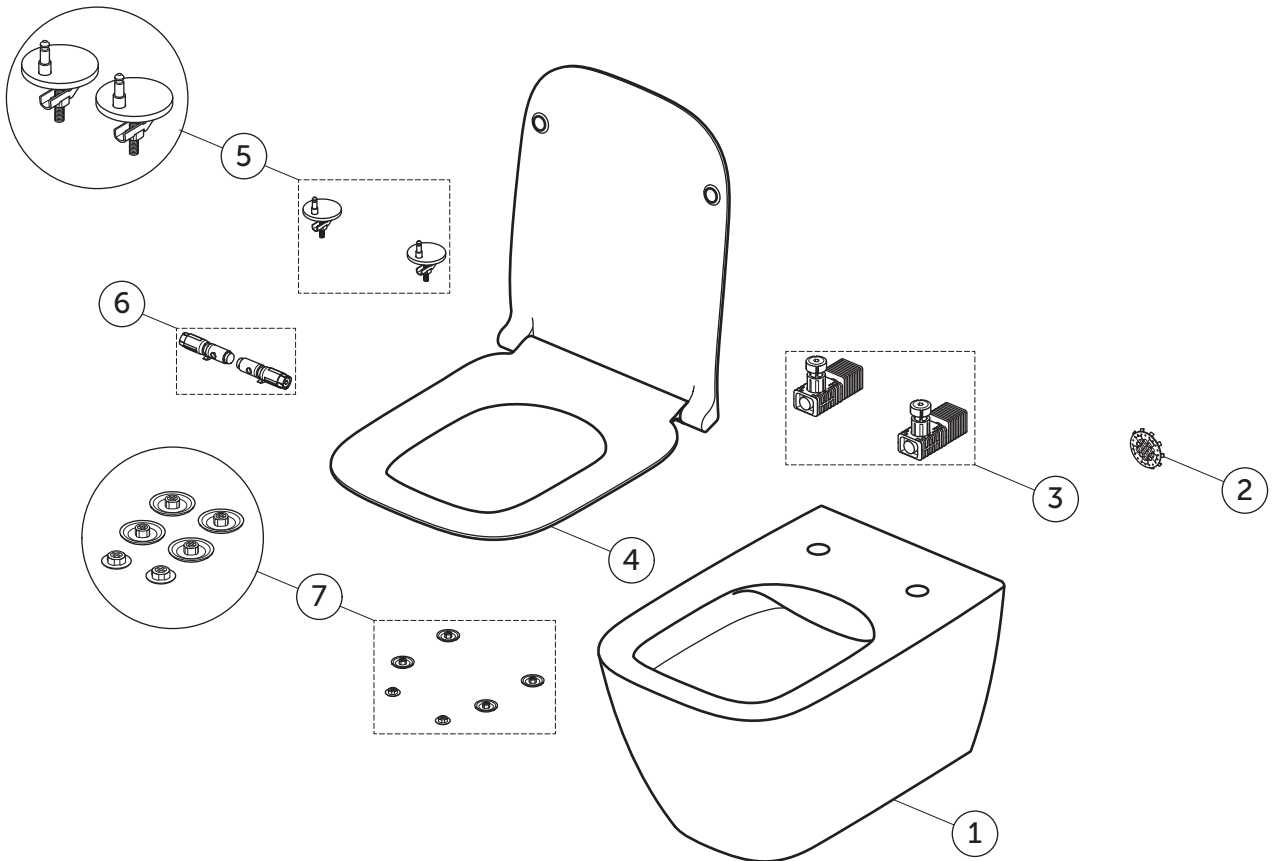

# SPARE PARTS

Wall Hung Bowl  
RimLS+; HF; S&C SW SC

T533001

I.LIFE B

Item	Description	Spare Code
1	WHG BOWL RimLS+ HF WHT	
2	RESTRICTOR FOR T4525 PLASTIC	WW966085
3	EASYFIX+ FOR WH BOWL WITH TOP FIXATION	WW966066
4	SEAT & COVER SW SC WHT	T500301
5	TOILET SEAT HINGE PACK BS22	TV90067
6	TOILET SEAT DAMPER 20MM BS ZP2907	TV91067
7	TOILET SEAT BUFFERS 6 PCS BS0713 + S0712	EW02467