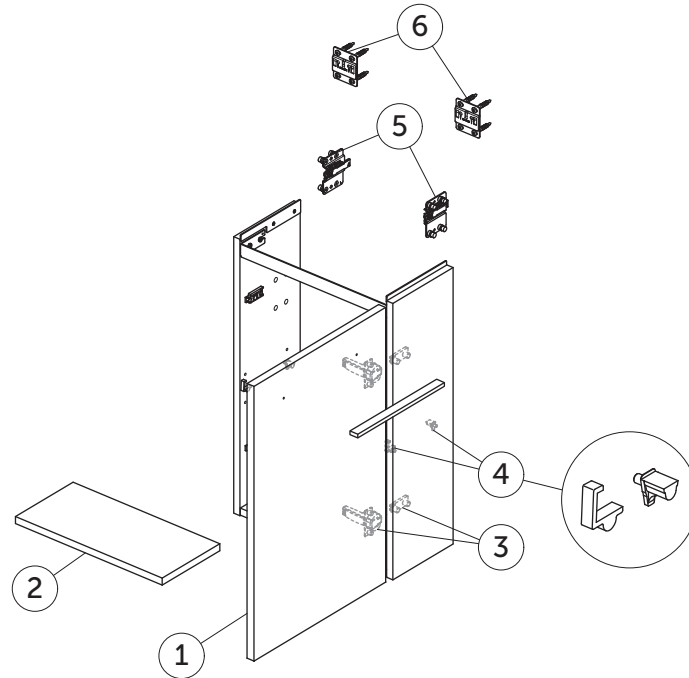

# SPARE PARTS

Guest Unit WH 410  
1 door

I.LIFE S

Item	Description	Colour/Finish	Code No.	Quantity
1	Guest unit door panel 626 x 406 (no hinges)	DU - White Matt NF - Sand Beige Matt NH - Greige Matt NG - Quartz Grey Matt NV - Carbon Grey Matt NX - Natural Oak NW - Coffee Oak	TF179DU TF179NF TF179NH TF179NG TF179NV TF179NX TF179NW	1
2	Guest unit shelf 375 x 177 x 16	DU - White Matt NF - Sand Beige Matt NH - Greige Matt NG - Quartz Grey Matt NV - Carbon Grey Matt NX - Natural Oak NW - Coffee Oak	TF180DU TF180NF TF180NH TF180NG TF180NV TF180NX TF180NW	1
3	Hinge KIT SC FO BLUM (hinge and plate)		TF14367	1 + 1
4	MFC shelf supports KIT	Transparent	TF15467	2 + 2
5	Hangers KIT Camat 807		TF12167	pair
6	Wall fixation KIT BU (brackets, screws, plugs)		TF12267	18