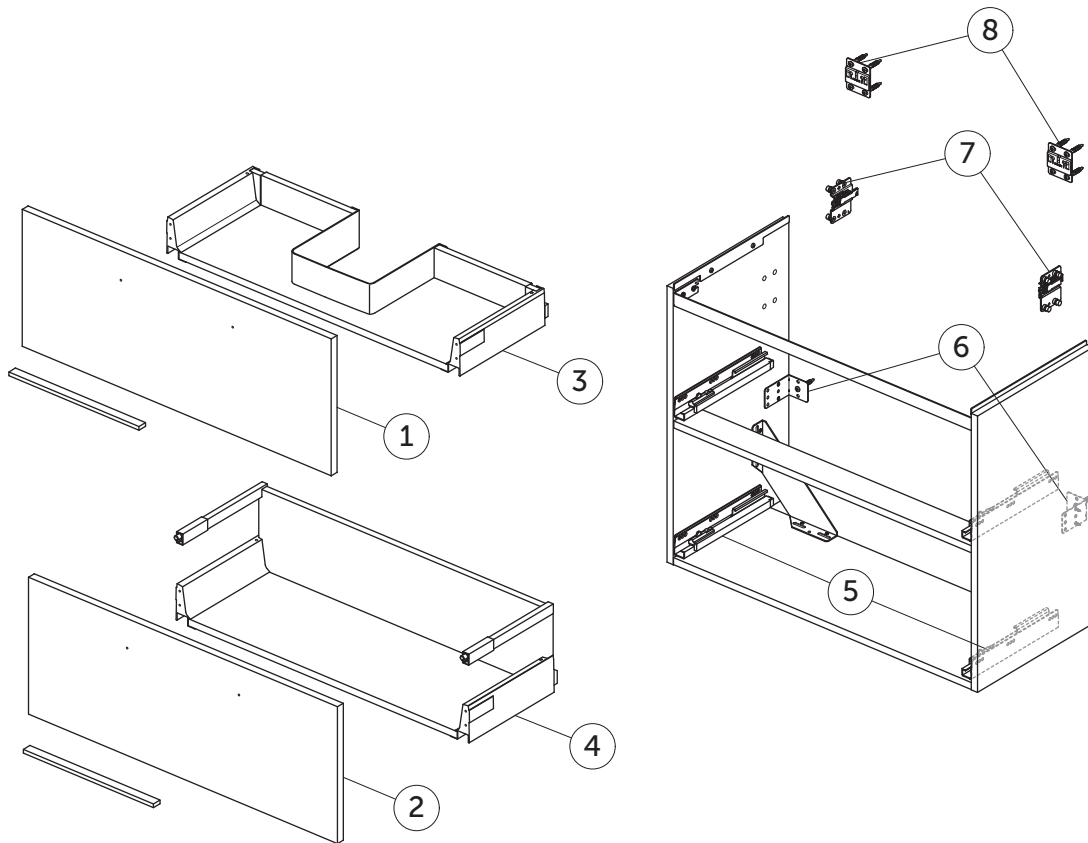

SPARE PARTS

Vanity Unit WH 800
2 drws

I.LIFE S

Item	Description	Colour/Finish	Code No.	Quantity
1	Upper drawer front panel 796 x 312	DU - White Matt NF - Sand Beige Matt NH - Greige Matt NG - Quartz Grey Matt NV - Carbon Grey Matt NX - Natural Oak NW - Coffee Oak	TF127DU TF127NF TF127NH TF127NG TF127NV TF127NX TF127NW	1
2	Lower drawer front panel 796 x 312	DU - White Matt NF - Sand Beige Matt NH - Greige Matt NG - Quartz Grey Matt NV - Carbon Grey Matt NX - Natural Oak NW - Coffee Oak	TF128DU TF128NF TF128NH TF128NG TF128NV TF128NX TF128NW	1
3	Upper drawer structure box 80x38		TF177NV	1
4	Lower drawer structure box 80x38		TF178NV	1
5	Runners 270 KIT Tandembox BM Blum		TF16667	pair
6	Safety brackets KIT BU (brackets, screws, plugs)		TF12067	10
7	Hangers KIT Camat 807		TF12167	pair
8	Wall fixation KIT BU (brackets, screws, plugs)		TF12267	18