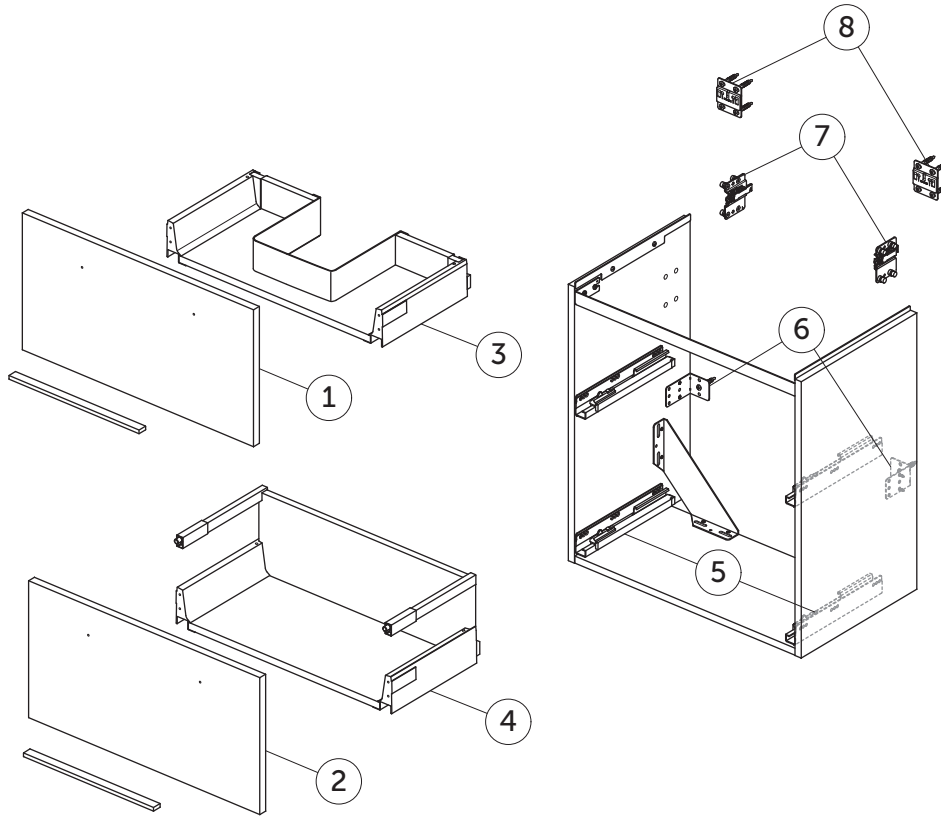

SPARE PARTS

Vanity Unit WH 600
2 drws

I.LIFE S

Item	Description	Colour/Finish	Code No.	Quantity
1	Upper drawer front panel 596 x 312	DU - White Matt NF - Sand Beige Matt NH - Greige Matt NG - Quartz Grey Matt NV - Carbon Grey Matt NX - Natural Oak NW - Coffee Oak	TF123DU TF123NF TF123NH TF123NG TF123NV TF123NX TF123NW	1
2	Lower drawer front panel 596 x 312	DU - White Matt NF - Sand Beige Matt NH - Greige Matt NG - Quartz Grey Matt NV - Carbon Grey Matt NX - Natural Oak NW - Coffee Oak	TF124DU TF124NF TF124NH TF124NG TF124NV TF124NX TF124NW	1
3	Upper drawer structure box 60x38		TF175NV	1
4	Lower drawer structure box 60x38		TF176NV	1
5	Runners 270 KIT Tandembox BM Blum		TF16667	pair
6	Safety brackets KIT BU (brackets, screws, plugs)		TF12067	10
7	Hangers KIT Camat 807		TF12167	pair
8	Wall fixation KIT BU (brackets, screws, plugs)		TF12267	18