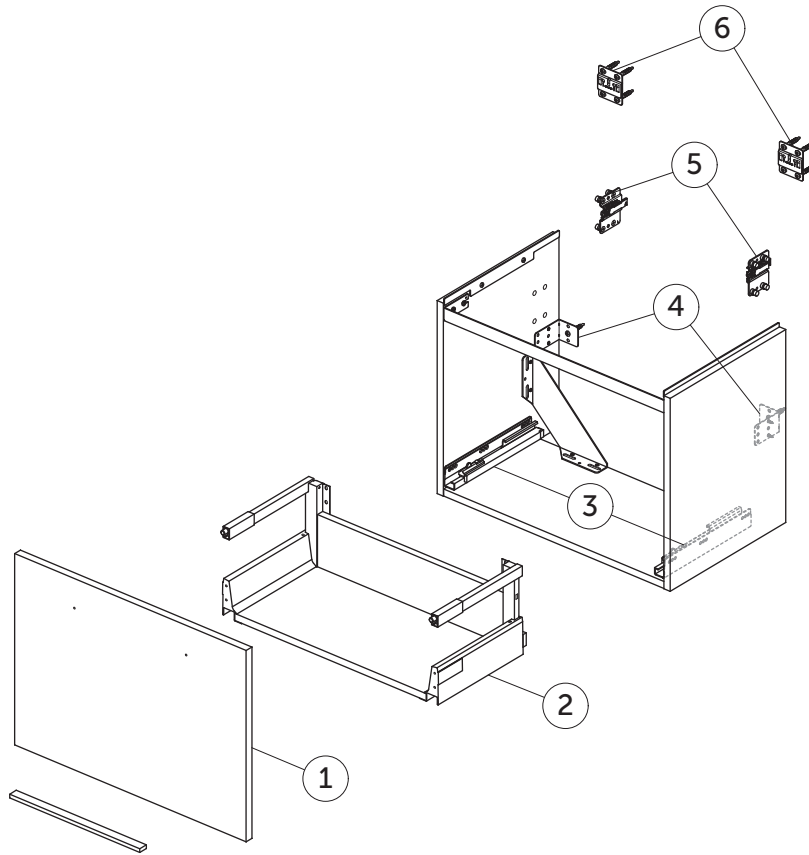

SPARE PARTS

Vanity Unit WH 600
1 drw

I.LIFE S

Item	Description	Colour/Finish	Code No.	Quantity
1	Drawer front panel 596 x 436	DU - White Matt NF - Sand Beige Matt NH - Greige Matt NG - Quartz Grey Matt NV - Carbon Grey Matt NX - Natural Oak NW - Coffee Oak	TF167DU TF167NF TF167NH TF167NG TF167NV TF167NX TF167NW	1
2	Drawer structure box 60x38		TF168NV	1
3	Runners 270 KIT Tandembox BM Blum		TF16667	pair
4	Safety brackets KIT BU (brackets, screws, plugs)		TF12067	10
5	Hangers KIT Camat 807		TF12167	pair
6	Wall fixation KIT BU (brackets, screws, plugs)		TF12267	18