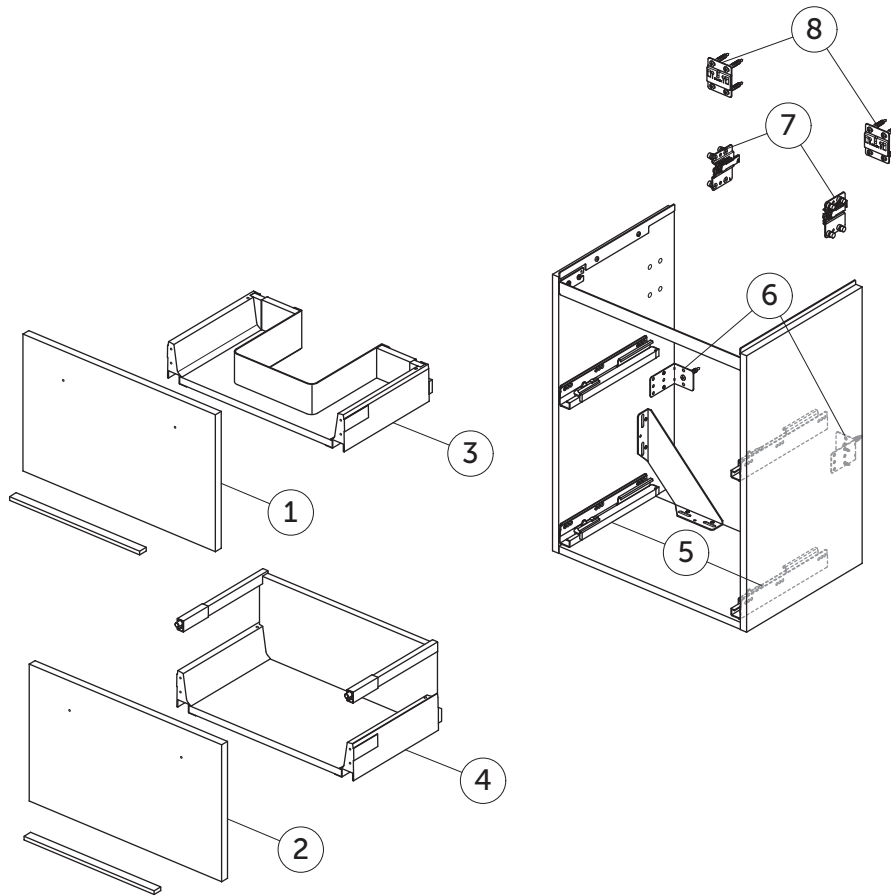

SPARE PARTS

Vanity Unit WH 500
2 drws

I.LIFE S

Item	Description	Colour/Finish	Code No.	Quantity
1	Upper drawer front panel 496 x 312	DU - White Matt NF - Sand Beige Matt NH - Greige Matt NG - Quartz Grey Matt NV - Carbon Grey Matt NX - Natural Oak NW - Coffee Oak	TF171DU TF171NF TF171NH TF171NG TF171NV TF171NX TF171NW	1
2	Lower drawer front panel 496 x 312	DU - White Matt NF - Sand Beige Matt NH - Greige Matt NG - Quartz Grey Matt NV - Carbon Grey Matt NX - Natural Oak NW - Coffee Oak	TF172DU TF172NF TF172NH TF172NG TF172NV TF172NX TF172NW	1
3	Upper drawer structure box 50x38		TF173NV	1
4	Lower drawer structure box 50x38		TF174NV	1
5	Runners 270 KIT Tandembox BM Blum		TF16667	pair
6	Safety brackets KIT BU (brackets, screws, plugs)		TF12067	10
7	Hangers KIT Camat 807		TF12167	pair
8	Wall fixation KIT BU (brackets, screws, plugs)		TF12267	18