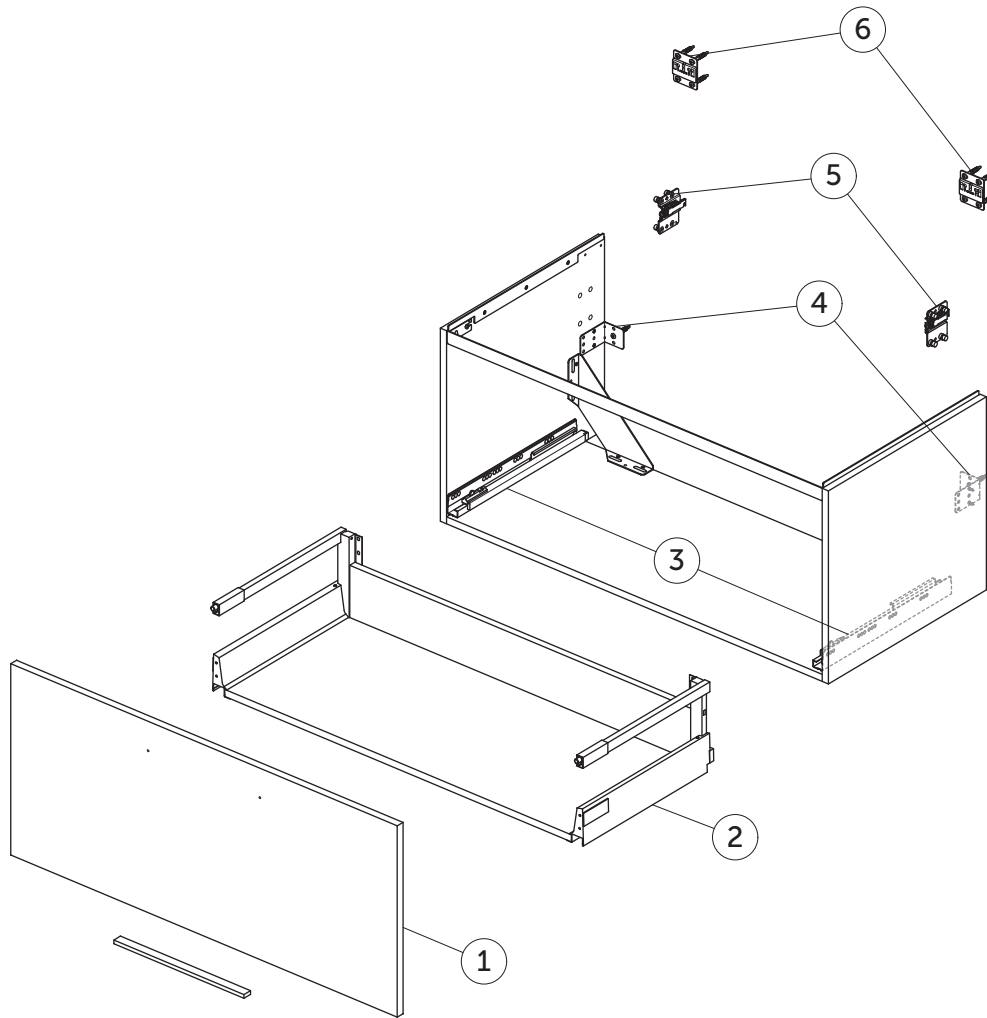

SPARE PARTS

Vanity Unit 1000
1 drawer

I.LIFE B

Item	Description	Colour/Finish	Code No.	Quantity
1	Drawer front panel 996 x 436	DU - White Matt NF - Sand Beige Matt NH - Greige Matt NG - Quartz Grey Matt NV - Carbon Grey Matt NX - Natural Oak NW - Coffee Oak	TV949DU TV949NF TV949NH TV949NG TV949NV TV949NX TV949NW	1
2	Drawer structure box 100x50.5		TV948NG	1
3	Runners 400 KIT Tandembox BM Blum		TV93967	pair
4	Safety brackets KIT BU (Brackets, screws, plugs)		TF12067	10
5	Hangers KIT Camat 807		TF12167	pair
6	Wall fixation KIT BU (Brackets, screws, plugs)		TF12267	18