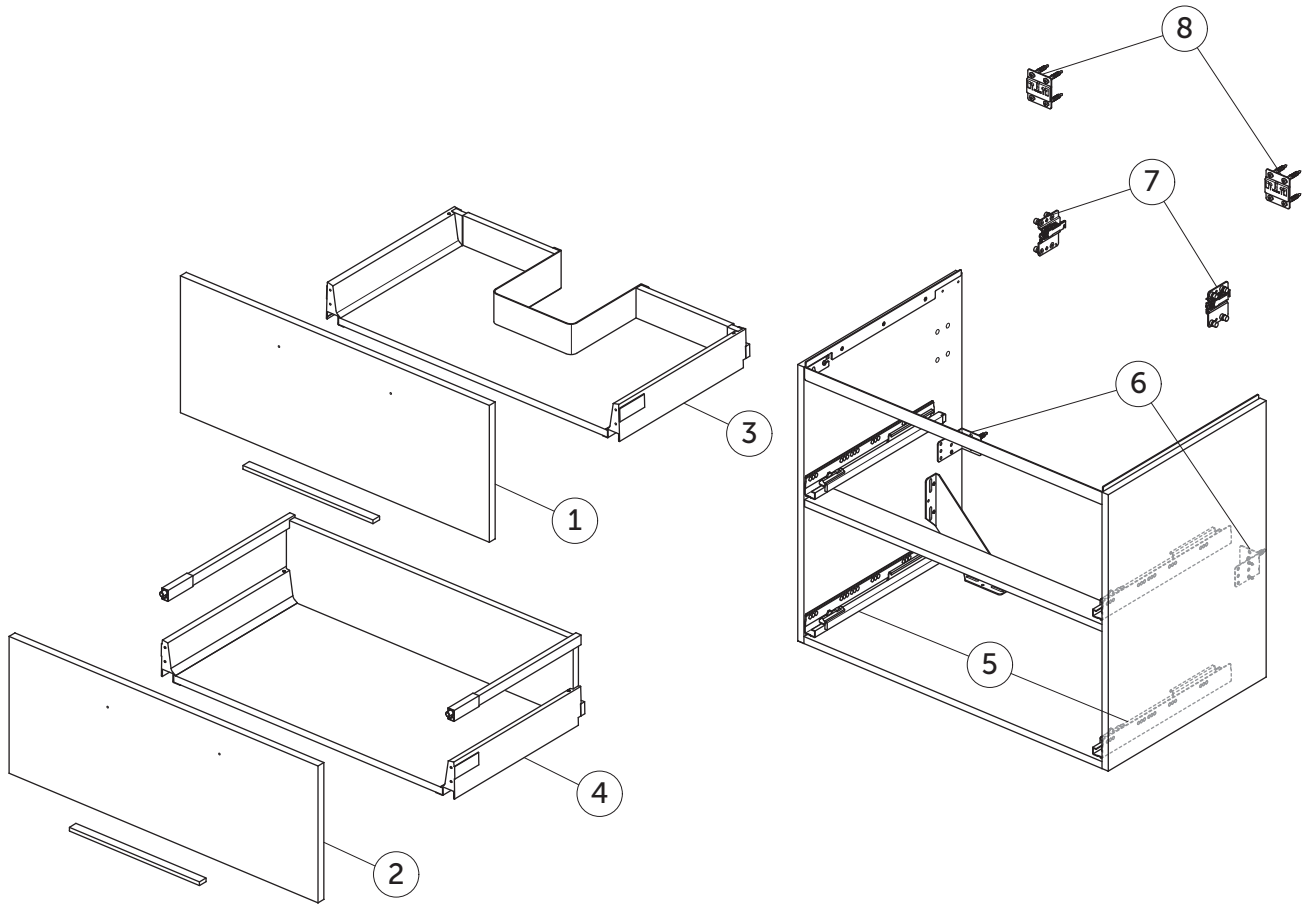

SPARE PARTS

Vanity Unit 800
2 drawers

I.LIFE B

Item	Description	Colour/Finish	Code No.	Quantity
1	Upper drawer front panel 796 x 312	DU - White Matt NF - Sand Beige Matt NH - Greige Matt NG - Quartz Grey Matt NV - Carbon Grey Matt NX - Natural Oak NW - Coffee Oak	TF127DU TF127NF TF127NH TF127NG TF127NV TF127NX TF127NW	1
2	Lower drawer front panel 796 x 312	DU - White Matt NF - Sand Beige Matt NH - Greige Matt NG - Quartz Grey Matt NV - Carbon Grey Matt NX - Natural Oak NW - Coffee Oak	TF128DU TF128NF TF128NH TF128NG TF128NV TF128NX TF128NW	1
3	Upper drawer structure box 80x50.5		TV942NG	1
4	Lower drawer structure box 80x50.5		TV943NG	1
5	Runners 400 KIT Tandembox BM Blum		TV93967	pair
6	Safety brackets KIT BU (Brackets, screws, plugs)		TF12067	10
7	Hangers KIT Camat 807		TF12167	pair
8	Wall fixation KIT BU (Brackets, screws, plugs)		TF12267	18