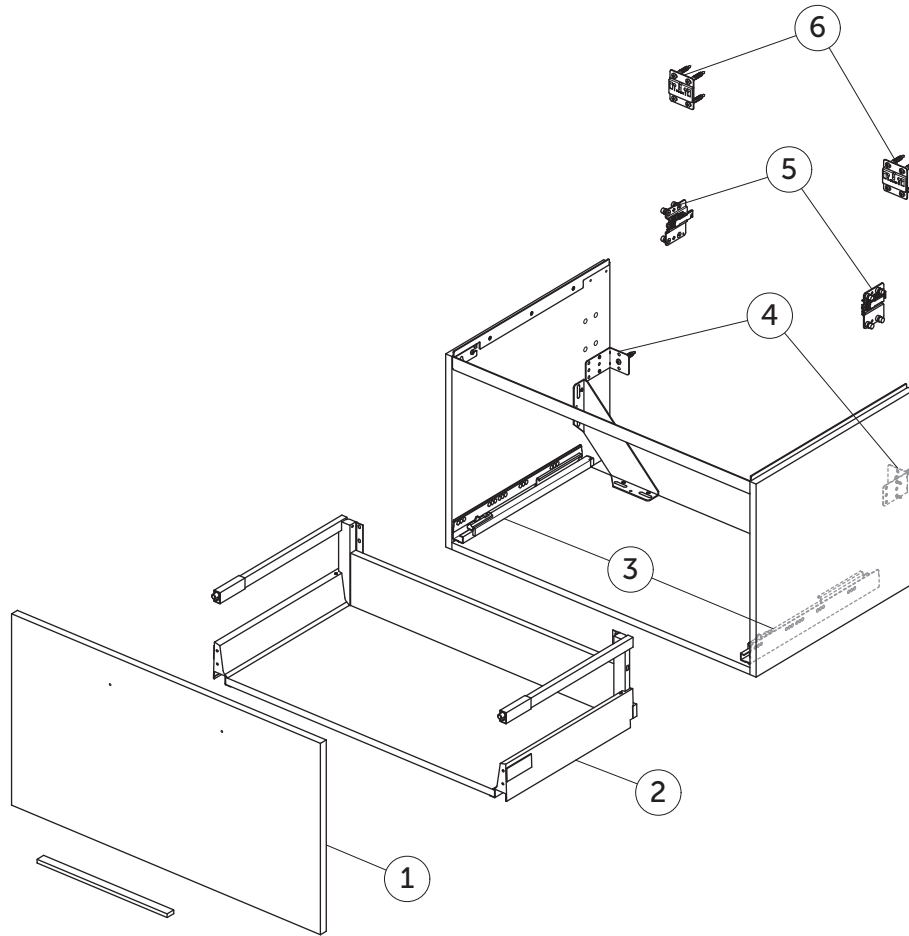

# SPARE PARTS

Vanity Unit 800  
1 drawer

I.LIFE B

Item	Description	Colour/Finish	Code No.	Quantity
1	Drawer front panel 796 x 436	DU - White Matt NF - Sand Beige Matt NH - Greige Matt NG - Quartz Grey Matt NV - Carbon Grey Matt NX - Natural Oak NW - Coffee Oak	TF169DU TF169NF TF169NH TF169NG TF169NV TF169NX TF169NW	1
2	Drawer structure box 80x50.5		TV947NG	1
3	Runners 400 KIT Tandembox BM Blum		TV93967	pair
4	Safety brackets KIT BU (Brackets, screws, plugs)		TF12067	10
5	Hangers KIT Camat 807		TF12167	pair
6	Wall fixation KIT BU (Brackets, screws, plugs)		TF12267	18