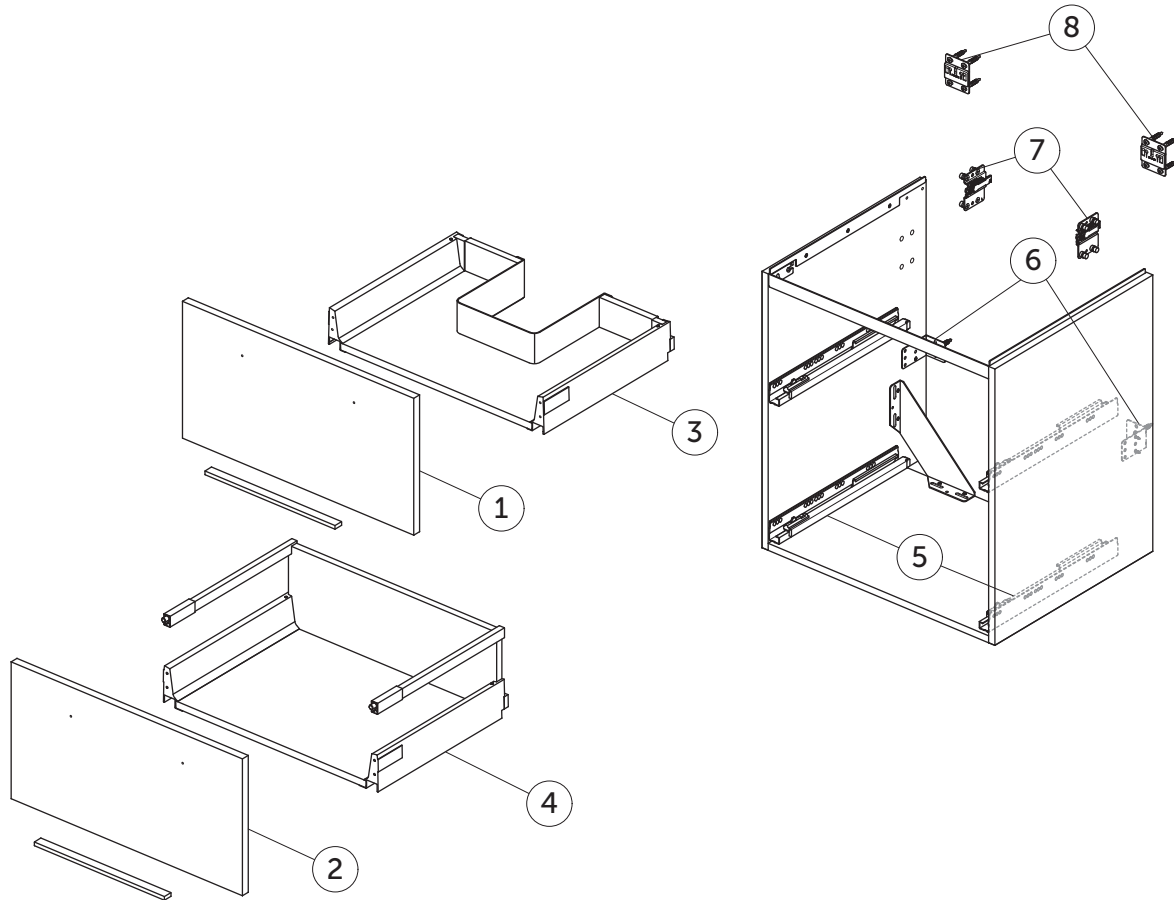

SPARE PARTS

Vanity Unit 600
2 drawers

I.LIFE B

Item	Description	Colour/Finish	Code No.	Quantity
1	Upper drawer front panel 596 x 312	DU - White Matt NF - Sand Beige Matt NH - Greige Matt NG - Quartz Grey Matt NV - Carbon Grey Matt NX - Natural Oak NW - Coffee Oak	TF123DU TF123NF TF123NH TF123NG TF123NV TF123NX TF123NW	1
2	Lower drawer front panel 596 x 312	DU - White Matt NF - Sand Beige Matt NH - Greige Matt NG - Quartz Grey Matt NV - Carbon Grey Matt NX - Natural Oak NW - Coffee Oak	TF124DU TF124NF TF124NH TF124NG TF124NV TF124NX TF124NW	1
3	Upper drawer structure box 60x50.5		TV940NG	1
4	Lower drawer structure box 60x50.5		TV941NG	1
5	Runners 400 KIT Tandembox BM Blum		TV93967	pair
6	Safety brackets KIT BU (Brackets, screws, plugs)		TF12067	10
7	Hangers KIT Camat 807		TF12167	pair
8	Wall fixation KIT BU (Brackets, screws, plugs)		TF12267	18