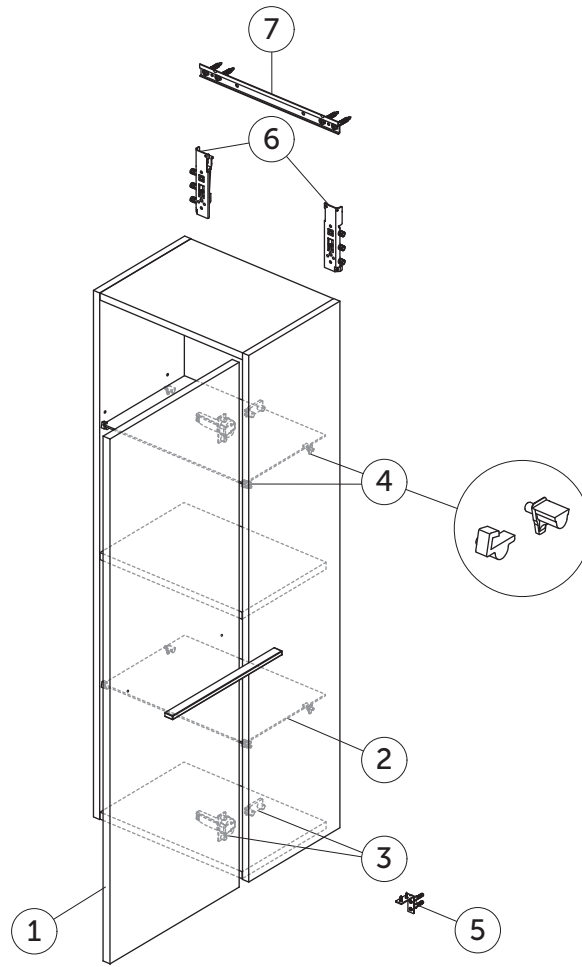

# SPARE PARTS

Half Column Unit 1200  
1 door

I.LIFE A

Item	Description	Colour/Finish	Code No.	Quantity
1	Half-column door panel 1196 x 396 (no hinges)	DU - White Matt NF - Sand Beige Matt NH - Greige Matt NG - Quartz Grey Matt NV - Carbon Grey Matt NX - Natural Oak NW - Coffee Oak	TF148DU TF148NF TF148NH TF148NG TF148NV TF148NX TF148NW	1
2	Glass shelf 365 x 252 x 5		TF141RQ	1
3	Hinge KIT SC FO BLUM (hinge and plate)		TF14367	1 + 1
4	Glass shelf supports KIT	Transparent	TF14467	2 + 2
5	Safety KIT CU (small L-bracket, screws, plugs)		TF14567	7
6	Hangers KIT LT		TF14667	pair
7	Wall fixation KIT CU (hanger plate, screws, plugs)		TF14767	9