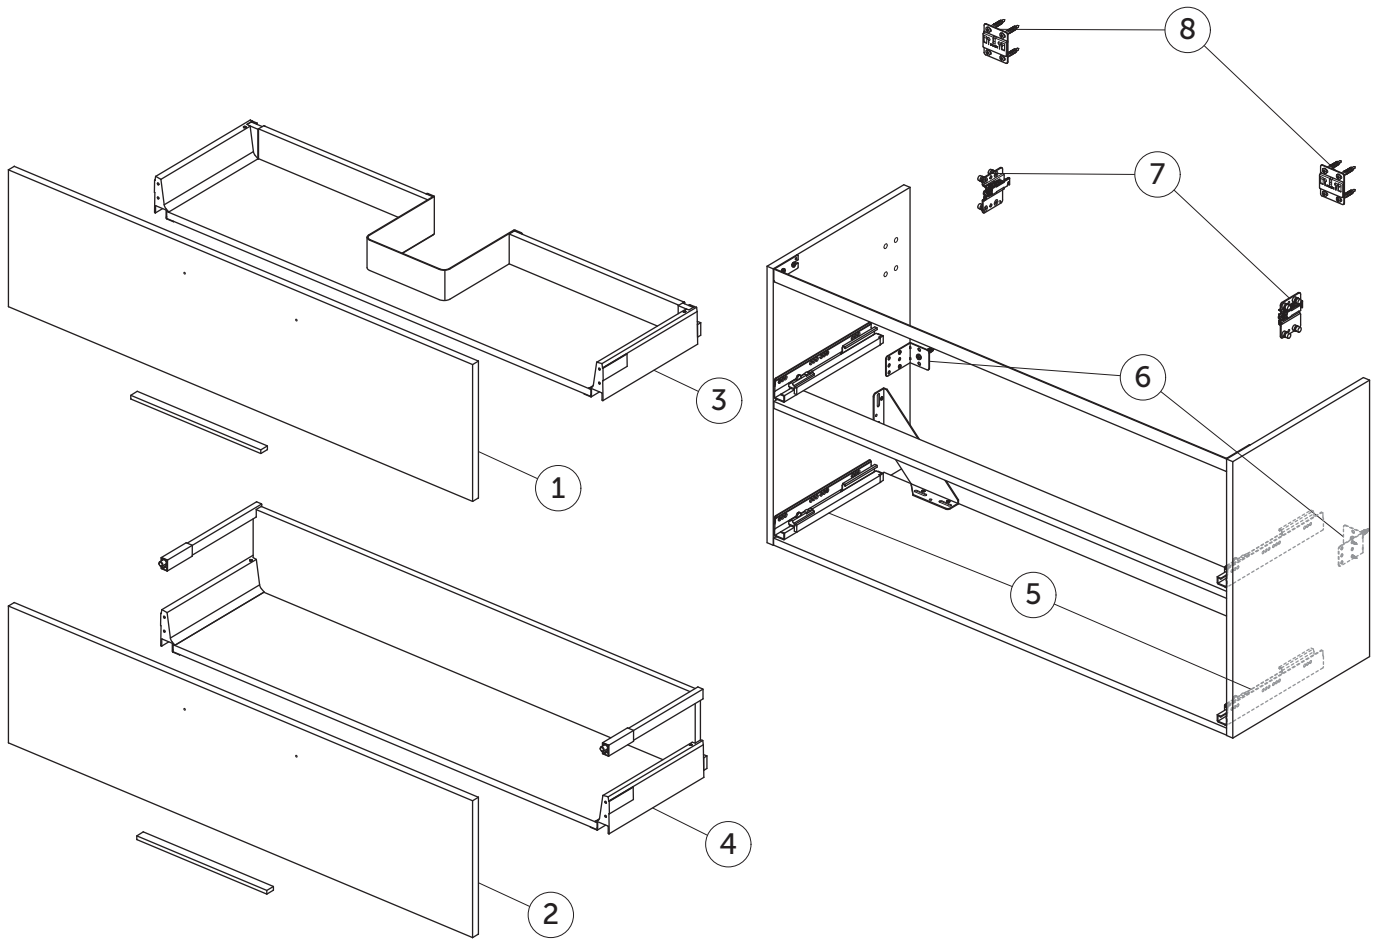

# SPARE PARTS

Vanity Unit WH 1200  
2 drws

I.LIFE A

Item	Description	Colour/Finish	Code No.	Quantity
1	Upper drawer front panel 1196 x 312	DU - White Matt NF - Sand Beige Matt NH - Greige Matt NG - Quartz Grey Matt NV - Carbon Grey Matt NX - Natural Oak NW - Coffee Oak	TF135DU TF135NF TF135NH TF135NG TF135NV TF135NX TF135NW	1
2	Lower drawer front panel 1196 x 312	DU - White Matt NF - Sand Beige Matt NH - Greige Matt NG - Quartz Grey Matt NV - Carbon Grey Matt NX - Natural Oak NW - Coffee Oak	TF136DU TF136NF TF136NH TF136NG TF136NV TF136NX TF136NW	1
3	Upper drawer structure box 120x44		TF137NV	1
4	Lower drawer structure box 120x44		TF138NV	1
5	Runners 300 KIT Tandembbox BM Blum		TF11967	pair
6	Safety brackets KIT BU (brackets, screws, plugs)		TF12067	10
7	Hangers KIT Camat 807		TF12167	pair
8	Wall fixation KIT BU (brackets, screws, plugs)		TF12267	18