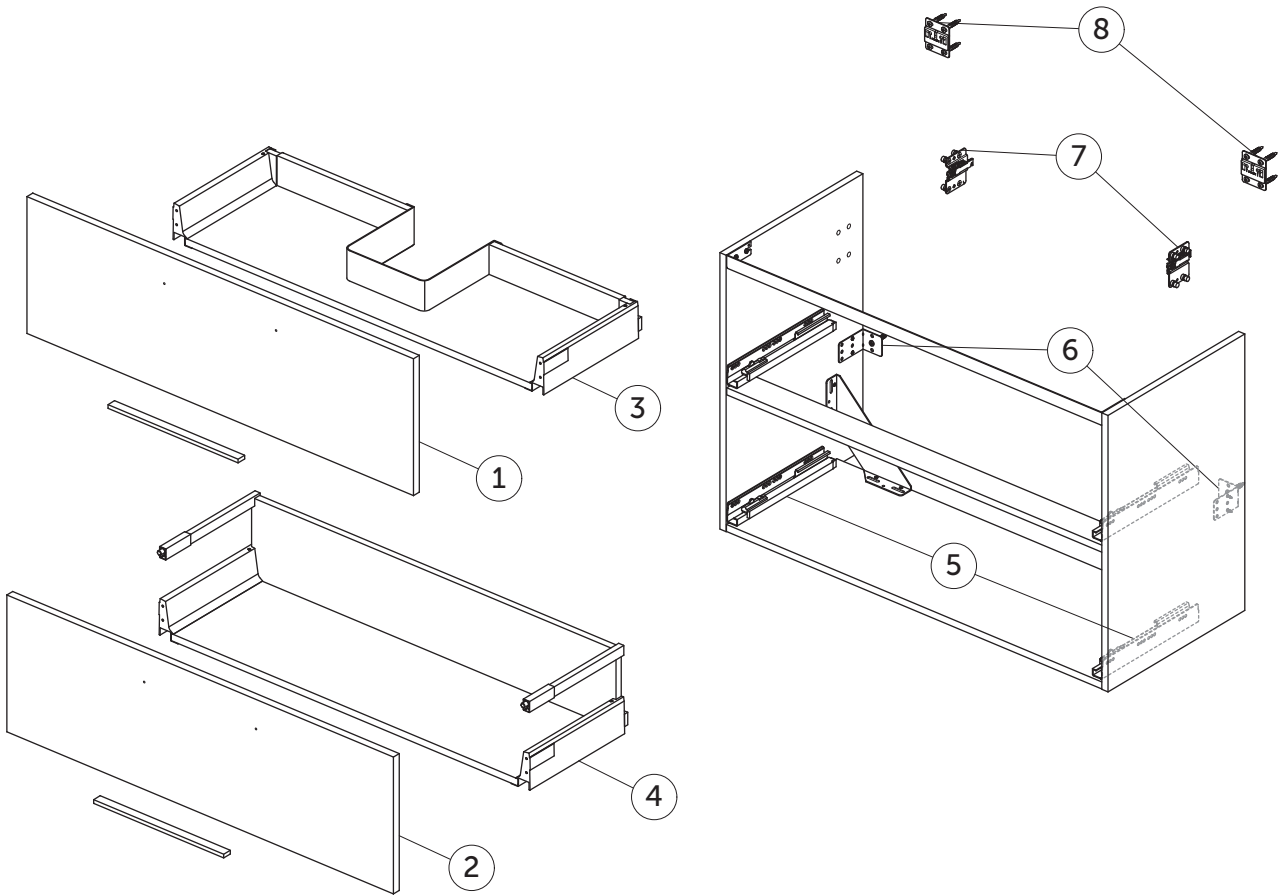

SPARE PARTS

Vanity Unit WH 1000
2 drws

I.LIFE A

Item	Description	Colour/Finish	Code No.	Quantity
1	Upper drawer front panel 996 x 312	DU - White Matt NF - Sand Beige Matt NH - Greige Matt NG - Quartz Grey Matt NV - Carbon Grey Matt NX - Natural Oak NW - Coffee Oak	TF131DU TF131NF TF131NH TF131NG TF131NV TF131NX TF131NW	1
2	Lower drawer front panel 996 x 312	DU - White Matt NF - Sand Beige Matt NH - Greige Matt NG - Quartz Grey Matt NV - Carbon Grey Matt NX - Natural Oak NW - Coffee Oak	TF132DU TF132NF TF132NH TF132NG TF132NV TF132NX TF132NW	1
3	Upper drawer structure box 100x44		TF133NV	1
4	Lower drawer structure box 100x44		TF134NV	1
5	Runners 300 KIT Tandembbox BM Blum		TF11967	pair
6	Safety brackets KIT BU (brackets, screws, plugs)		TF12067	10
7	Hangers KIT Camat 807		TF12167	pair
8	Wall fixation KIT BU (brackets, screws, plugs)		TF12267	18