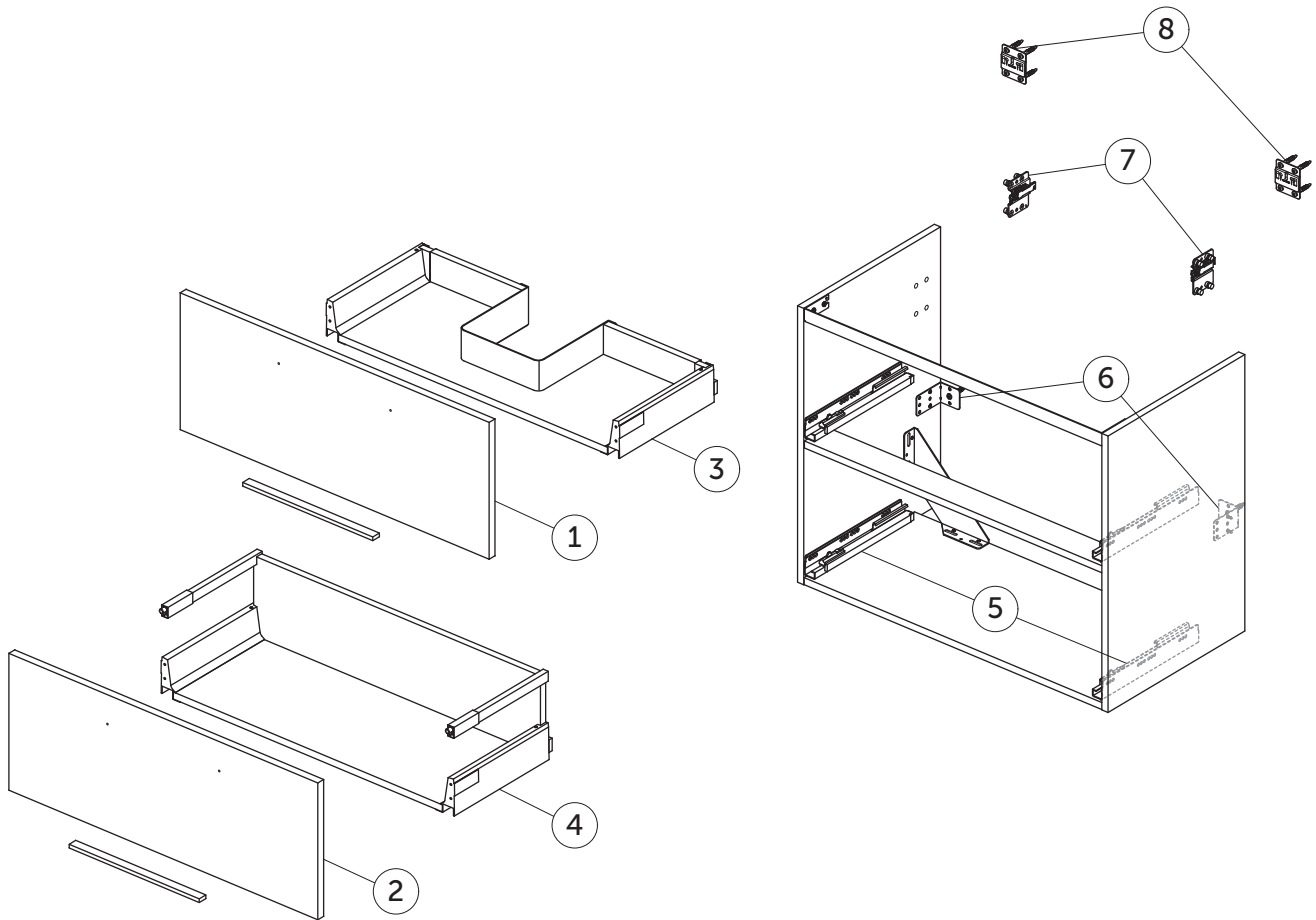

# SPARE PARTS

Vanity Unit WH 800  
2 drws

I.LIFE A

Item	Description	Colour/Finish	Code No.	Quantity
1	Upper drawer front panel 796 x 312	DU - White Matt NF - Sand Beige Matt NH - Greige Matt NG - Quartz Grey Matt NV - Carbon Grey Matt NX - Natural Oak NW - Coffee Oak	TF127DU TF127NF TF127NH TF127NG TF127NV TF127NX TF127NW	1
2	Lower drawer front panel 796 x 312	DU - White Matt NF - Sand Beige Matt NH - Greige Matt NG - Quartz Grey Matt NV - Carbon Grey Matt NX - Natural Oak NW - Coffee Oak	TF128DU TF128NF TF128NH TF128NG TF128NV TF128NX TF128NW	1
3	Upper drawer structure box 80x44		TF129NV	1
4	Lower drawer structure box 80x44		TF130NV	1
5	Runners 300 KIT Tandembbox BM Blum		TF11967	pair
6	Safety brackets KIT BU (brackets, screws, plugs)		TF12067	10
7	Hangers KIT Camat 807		TF12167	pair
8	Wall fixation KIT BU (brackets, screws, plugs)		TF12267	18