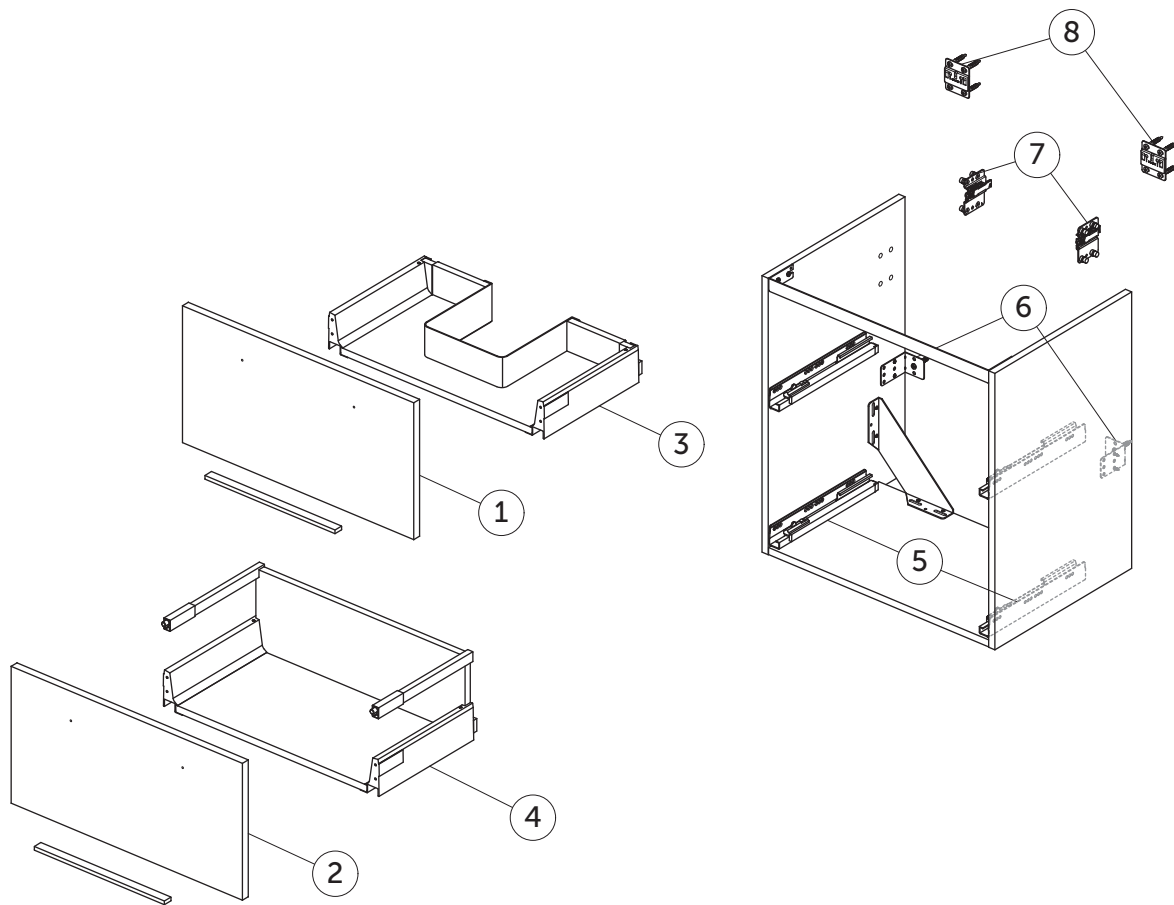

SPARE PARTS

Vanity Unit WH 600
2 drws

I.LIFE A

Item	Description	Colour/Finish	Code No.	Quantity
1	Upper drawer front panel 596 x 312	DU - White Matt NF - Sand Beige Matt NH - Greige Matt NG - Quartz Grey Matt NV - Carbon Grey Matt NX - Natural Oak NW - Coffee Oak	TF123DU TF123NF TF123NH TF123NG TF123NV TF123NX TF123NW	1
2	Lower drawer front panel 596 x 312	DU - White Matt NF - Sand Beige Matt NH - Greige Matt NG - Quartz Grey Matt NV - Carbon Grey Matt NX - Natural Oak NW - Coffee Oak	TF124DU TF124NF TF124NH TF124NG TF124NV TF124NX TF124NW	1
3	Upper drawer structure box 60x44		TF125NV	1
4	Lower drawer structure box 60x44		TF126NV	1
5	Runners 300 KIT Tandembbox BM Blum		TF11967	pair
6	Safety brackets KIT BU (brackets, screws, plugs)		TF12067	10
7	Hangers KIT Camat 807		TF12167	pair
8	Wall fixation KIT BU (brackets, screws, plugs)		TF12267	18