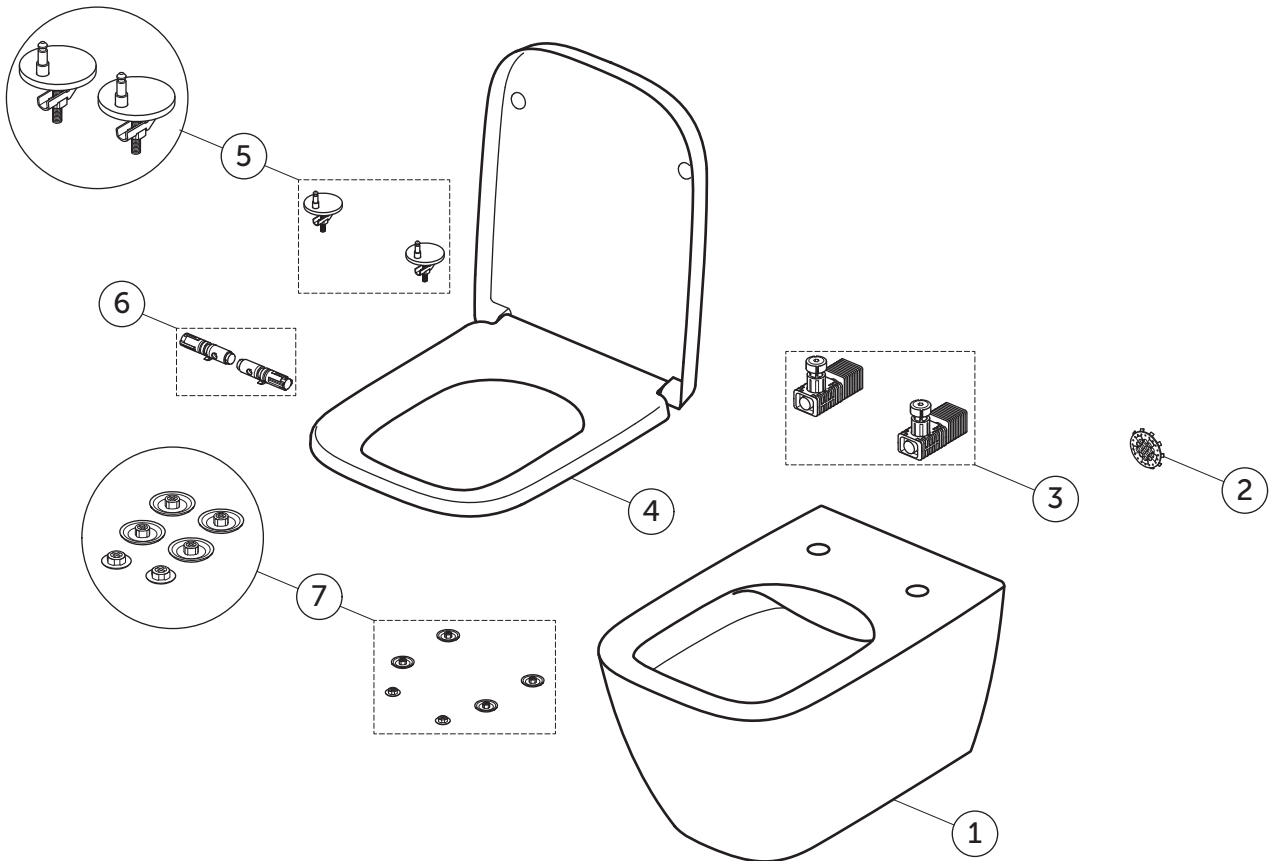

# SPARE PARTS

Wall Hung Bowl  
RimLS+; HF; S&C WO SC

T521701

I.LIFE B

Item	Description	Spare Code
1	WHG BOWL RimLS+ HF WHT	
2	RESTRICTOR FOR T4525 PLASTIC	WW966085
3	EASYFIX+ FOR WH BOWL WITH TOP FIXATION	WW966066
4	SEAT & COVER WO SC WHT	T468301
5	TOILET SEAT HINGE PACK BS22	TV90067
6	TOILET SEAT DAMPER 18MM BS ZP3422	TV90167
7	TOILET SEAT BUFFERS 6 PCS BS0713 + S0712	EW02467