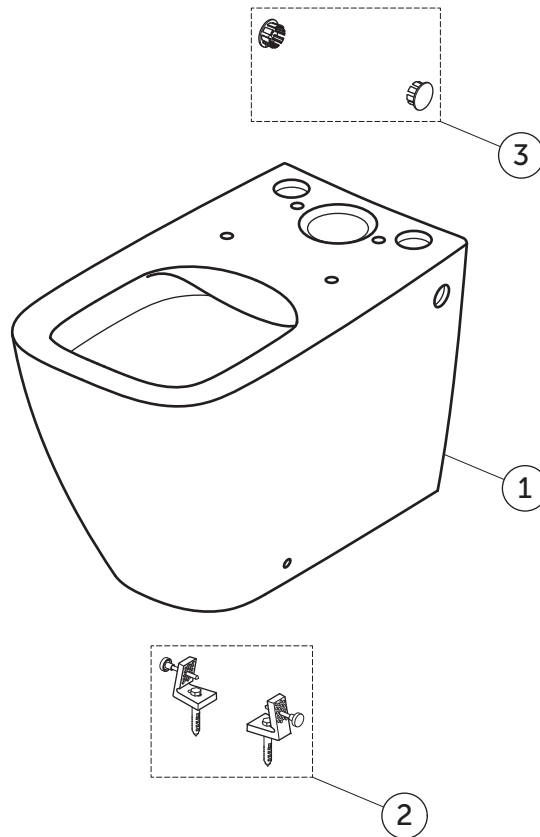

SPARE PARTS

Close Coupled Bowl
HO; RimLS+; BXD

T500001

I.LIFE S

Item	Description	Spare Code
1	CC BOWL BTW HO RimLS+ ISOV WHT BXD	
2	FIXATION SET FOR HIDDEN MOUNTING	TT0257919
3	PLASTIC CAP 30/38 WHT	WW965948