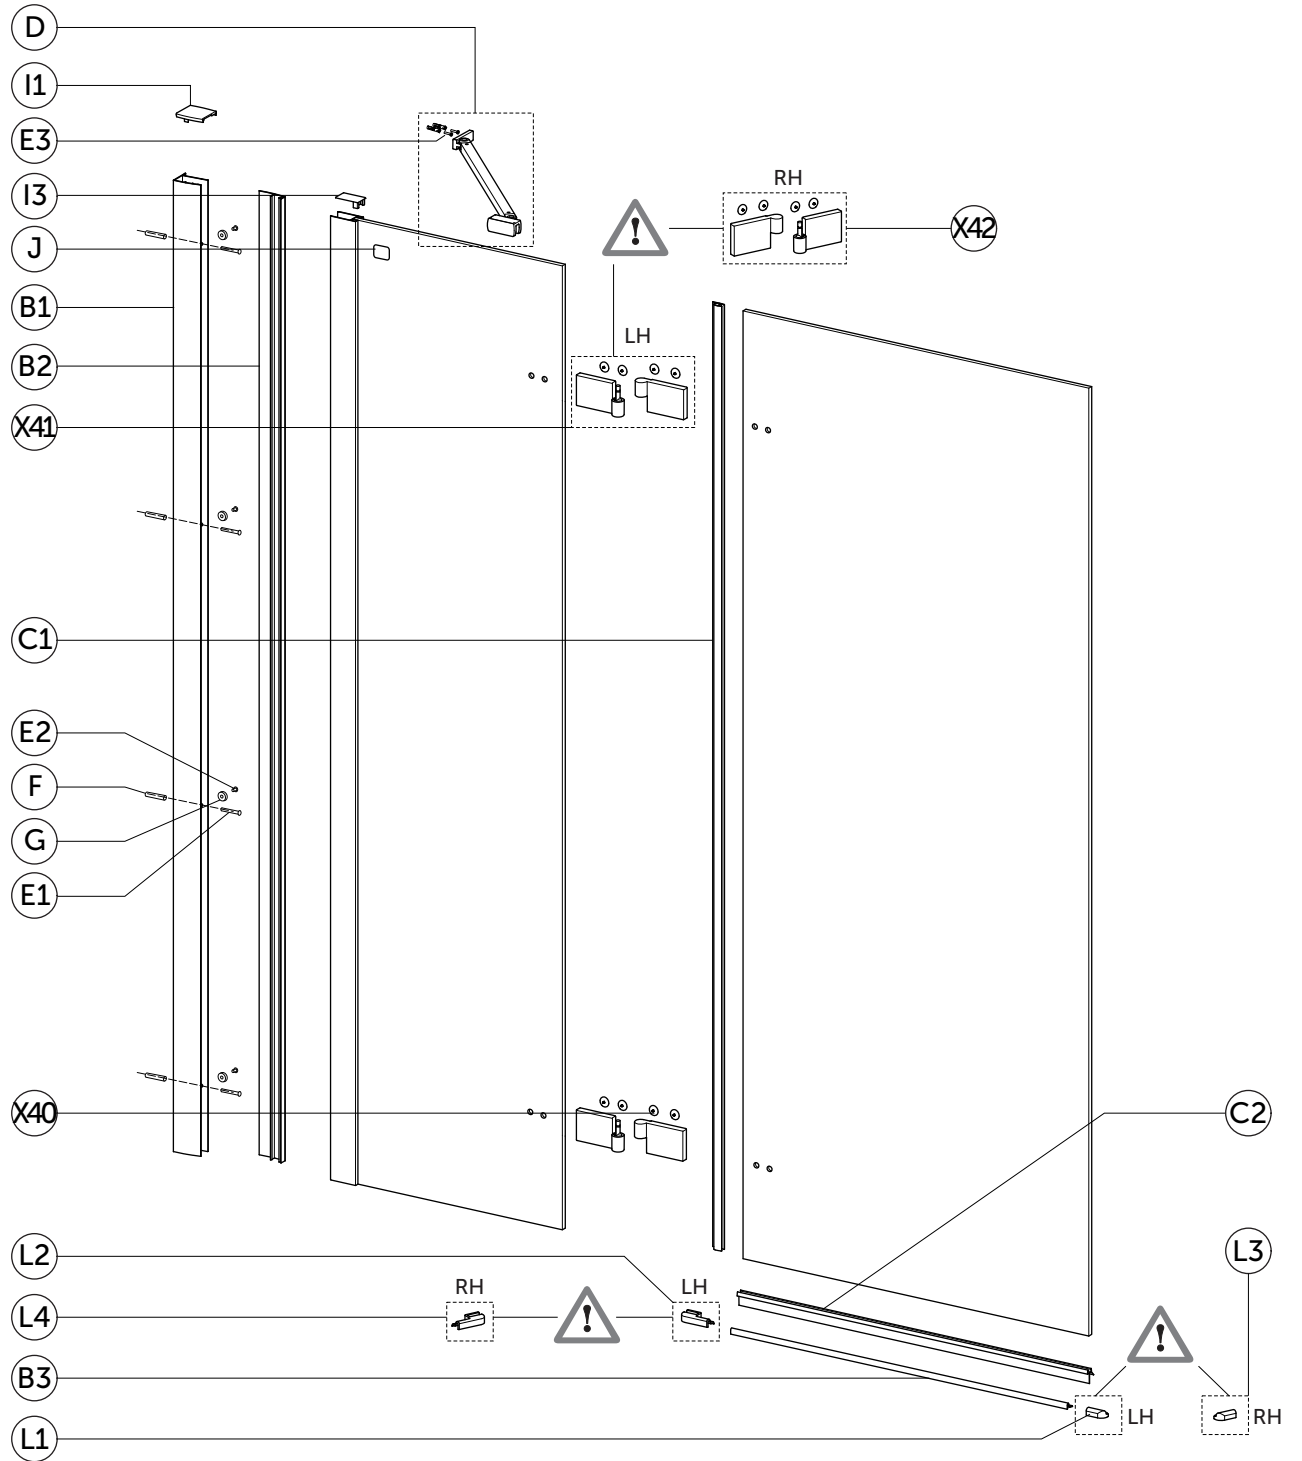

# SPARE PARTS

FOLD BATH SCREEN PANEL

I.LIFE

T4887	T4886
100 LH	100 RH

Item	ERP Code	Drawing	Description	Remark	SKU
B1	LY-JC310-01		Wall profile (UK - 25mm Adjustment)	length 1500mm, with 8 holes pre-drilled	TR031EO
B2	LY-JC310-02		Wall cover profile (UK - 25mm Adjustment)	length 1500mm	TR032EO

Item	ERP Code	Drawing	Description	Remark	SKU
C1	308-614		2 Panel Screen Vertical Seal	Length = 1470mm	TR09667
C2	308-612		2 Panel Screen Bottom Seal	length 605mm	TR09567
D			2 Panel Screen Bracing Bracket	Complete including screws, covers etc..	TR134AA
E1			Installation pack fixing wall jamb on wall	TCB 3.9X30 : x8pcs	TR03667
E2				TCB 3.9X9 : x8pcs	
F				wall plug: x8pcs	
G	LY-JC200-10			cover profile clip moulding : x8pcs	
E3			3.9x30 Countersunk Head Screw Pack	TCB 3.9X30 : x2pcs (COUNTERSUNK HEAD)	TR13867
I3	LY-JC310-50		cover for vertical profile (UK - 25mm Adjustment)	1pc	TR114AA
I1	LY-JC310-53		Top cover for wall profile LH (UK - 25mm Adjustment)	1pc	TR115AA
I2	LY-JC310-52		Top cover for wall profile RH (UK - 25mm Adjustment)	1pc	TR116AA
J			S.S. sticker with positioning template		KV29567
X40	LY-MB815-07		Flush Cover Cap for Hinges & Pivots		TR159AA
X41	LY-MB816-07L		Rise & Fall Hinge Assembly - LH	Complete including screws, covers etc..	TR102AA
X42	LY-MB816-07R		Rise & Fall Hinge Assembly - RH	Complete including screws, covers etc..	TR103AA

Item	ERP Code	Drawing	Description	Remark	SKU
B3			Chrome Screen Upstand Pack	Complete including: rail - length 580mm and all 4 mouldings	TR135AA
L1					
L2					
L3					
L4					

Ideal Standard International NV  
Corporate Village – Gent Building  
Da Vincilaan 2  
B1935 – Zaventem  
Belgium