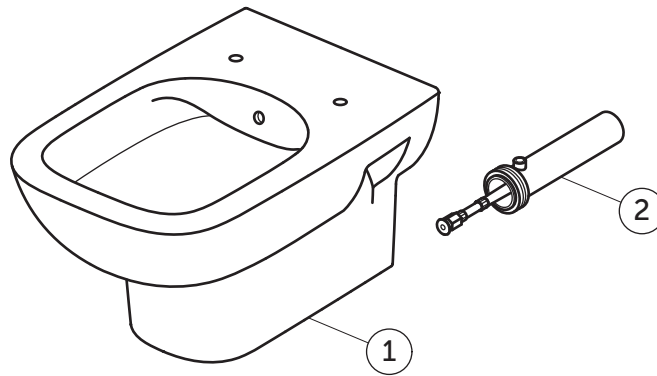

SPARE PARTS

Wall Hung Bowl
RimLS+; ABLT

T481801

I.LIFE A

Item	Description	Spare Code
1	WHG BOWL RimLS+ WHT	
2	ABLUTION TRIM FOR T4522/3 - 95MM	TV91267

Ideal Standard International NV
Corporate Village – Gent Building
Da Vincilaan 2
B1935 – Zaventem
Belgium