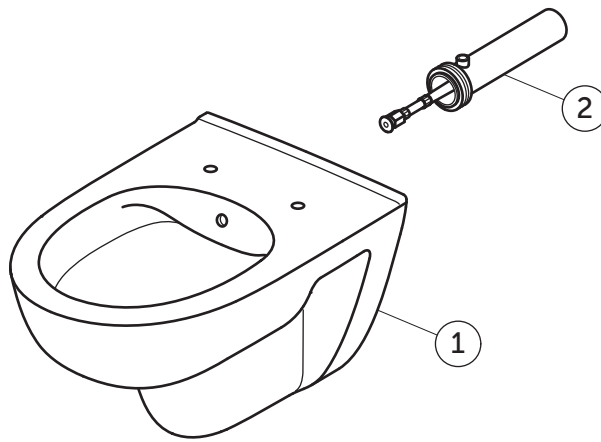

# SPARE PARTS

Wall Hung Bowl  
RimLS+; ABLT

T481701

I.LIFE A

Item	Description	Spare Code
1	WHG BOWL RimLS+ WHT	
2	ABLUTION TRIM FOR T4522/3 - 95MM	TV91267

Ideal Standard International NV  
Corporate Village – Gent Building  
Da Vincilaan 2  
B1935 – Zaventem  
Belgium