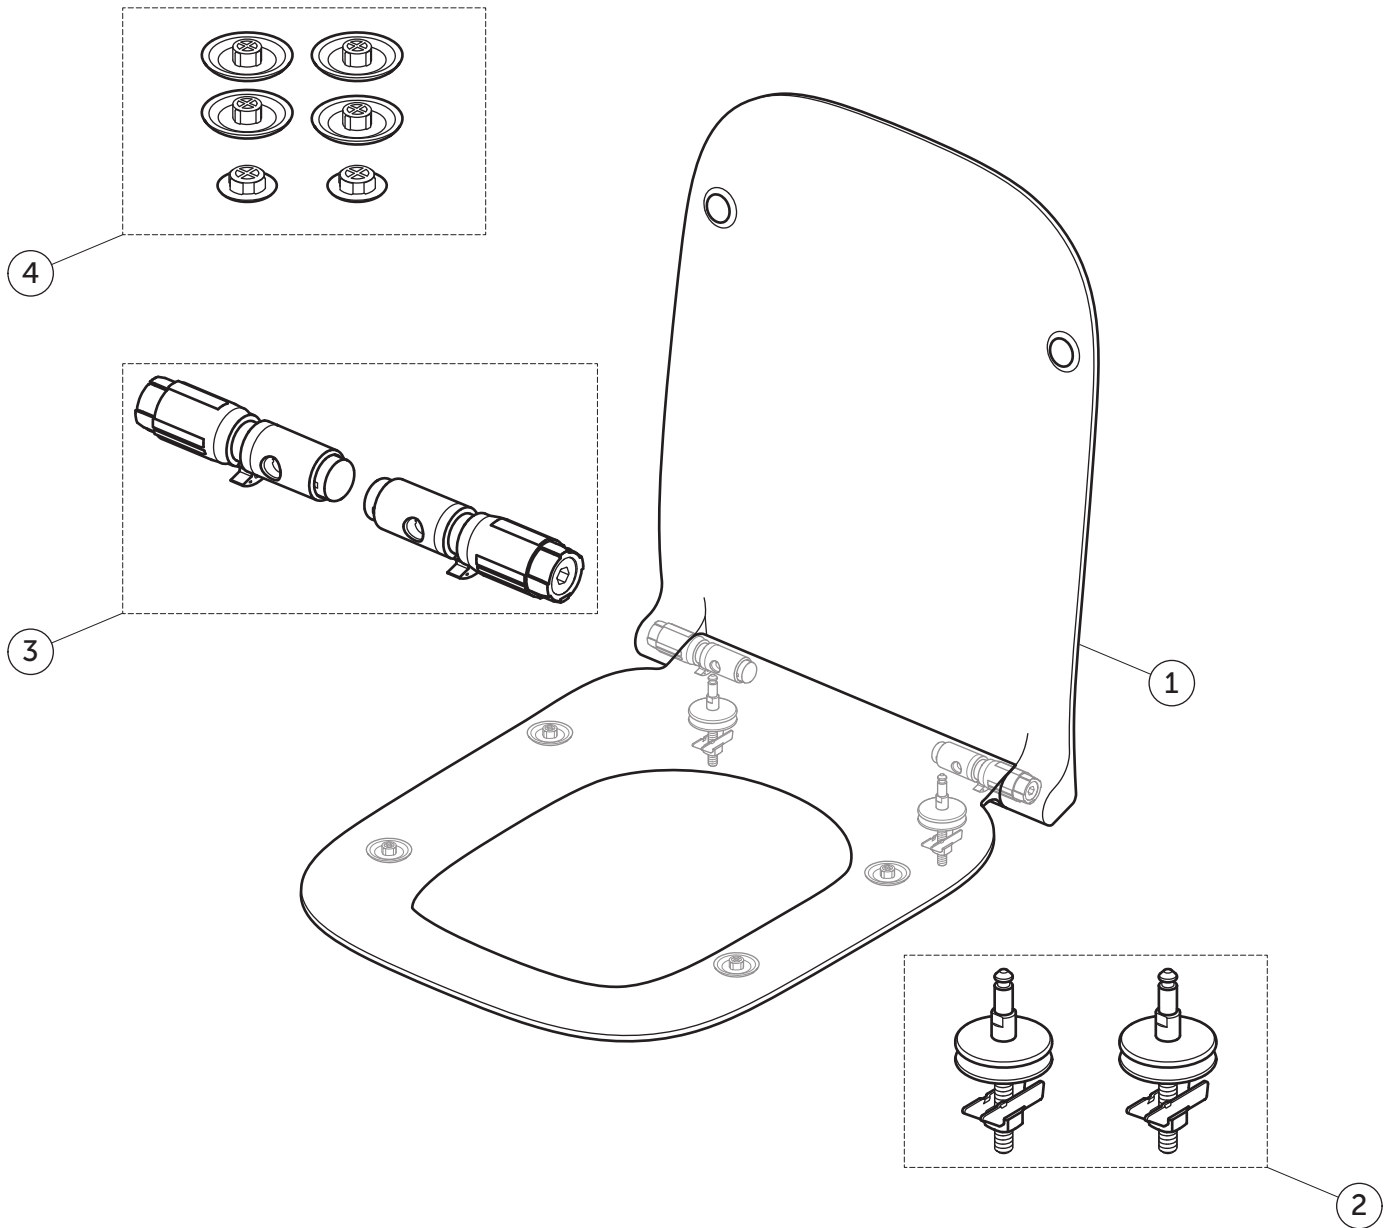

SPARE PARTS

Seat & Cover
SW; SC

T481301

I.LIFE A

Item	Description	Spare Code
1	SEAT & COVER SW SC WHT	
2	TOILET SEAT HINGE PACK BS14	EW05667
3	TOILET SEAT DAMPER 20MM BS ZP2907	TV91067
4	TOILET SEAT BUFFERS 6 PCS BS0713 + S0712	EW02467