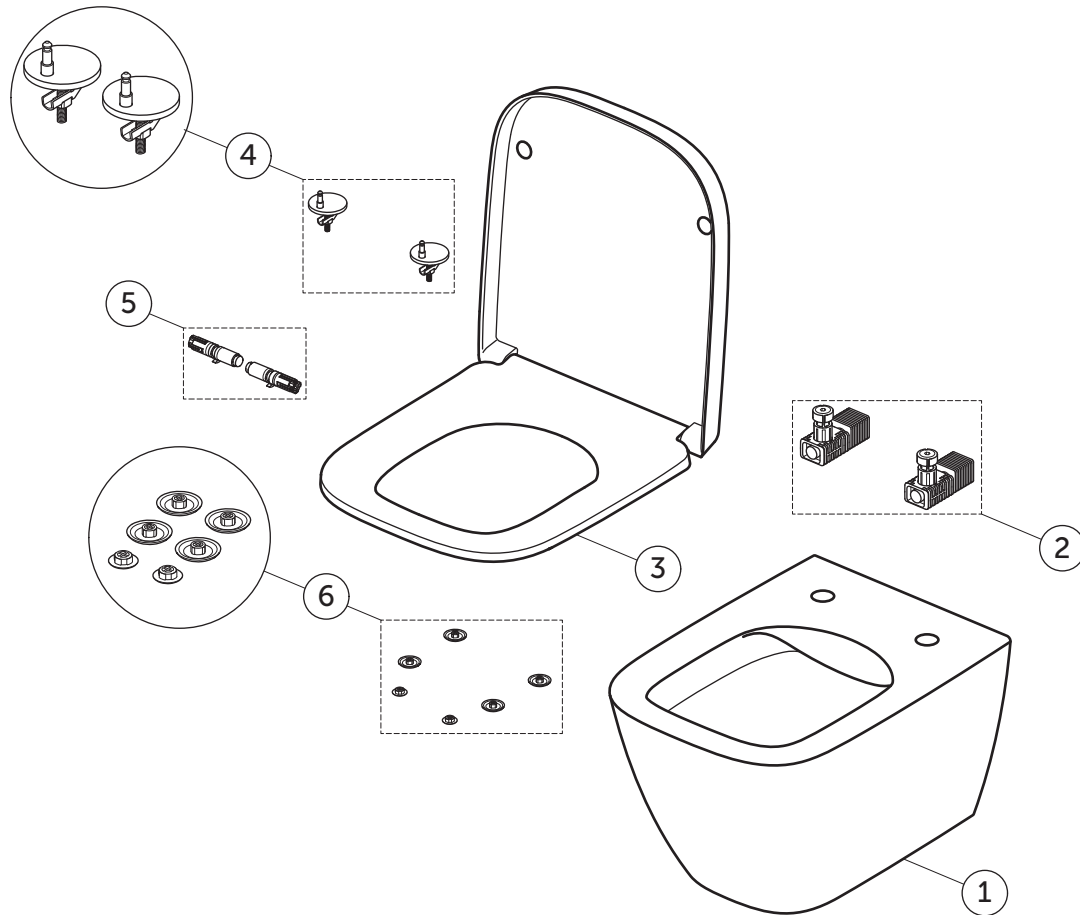

SPARE PARTS

Wall Hung Bowl
RimLS+; HF; S&C WO SC

T473801

I.LIFE S

Item	Description	Spare Code
1	WHG BOWL RimLS+ HF WHT	
2	EASYFIX+ FOR WH BOWL WITH TOP FIXATION	WW966066
3	SEAT & COVER COMPACT WO SC WHT	T473701
4	TOILET SEAT HINGE PACK BS22	TV90067
5	TOILET SEAT DAMPER 18MM BS ZP3427	TV90967
6	TOILET SEAT BUFFERS 6 PCS BS0713 + S0712	EW02467