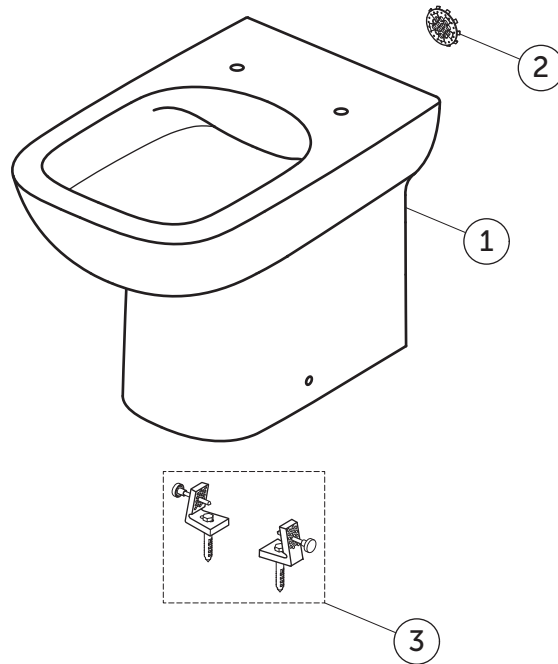

# SPARE PARTS

Back To Wall Bowl  
RimLS+

T471901

I.LIFE A

Item	Description	Spare Code
1	BTW BOWL RimLS+ WHT B/W	
2	RESTRICTOR FOR T4525 PLASTIC	WW966085
3	FIXATION SET FOR HIDDEN MOUNTING	TT0257919

Ideal Standard International NV  
Corporate Village – Gent Building  
Da Vincilaan 2  
B1935 – Zaventem  
Belgium