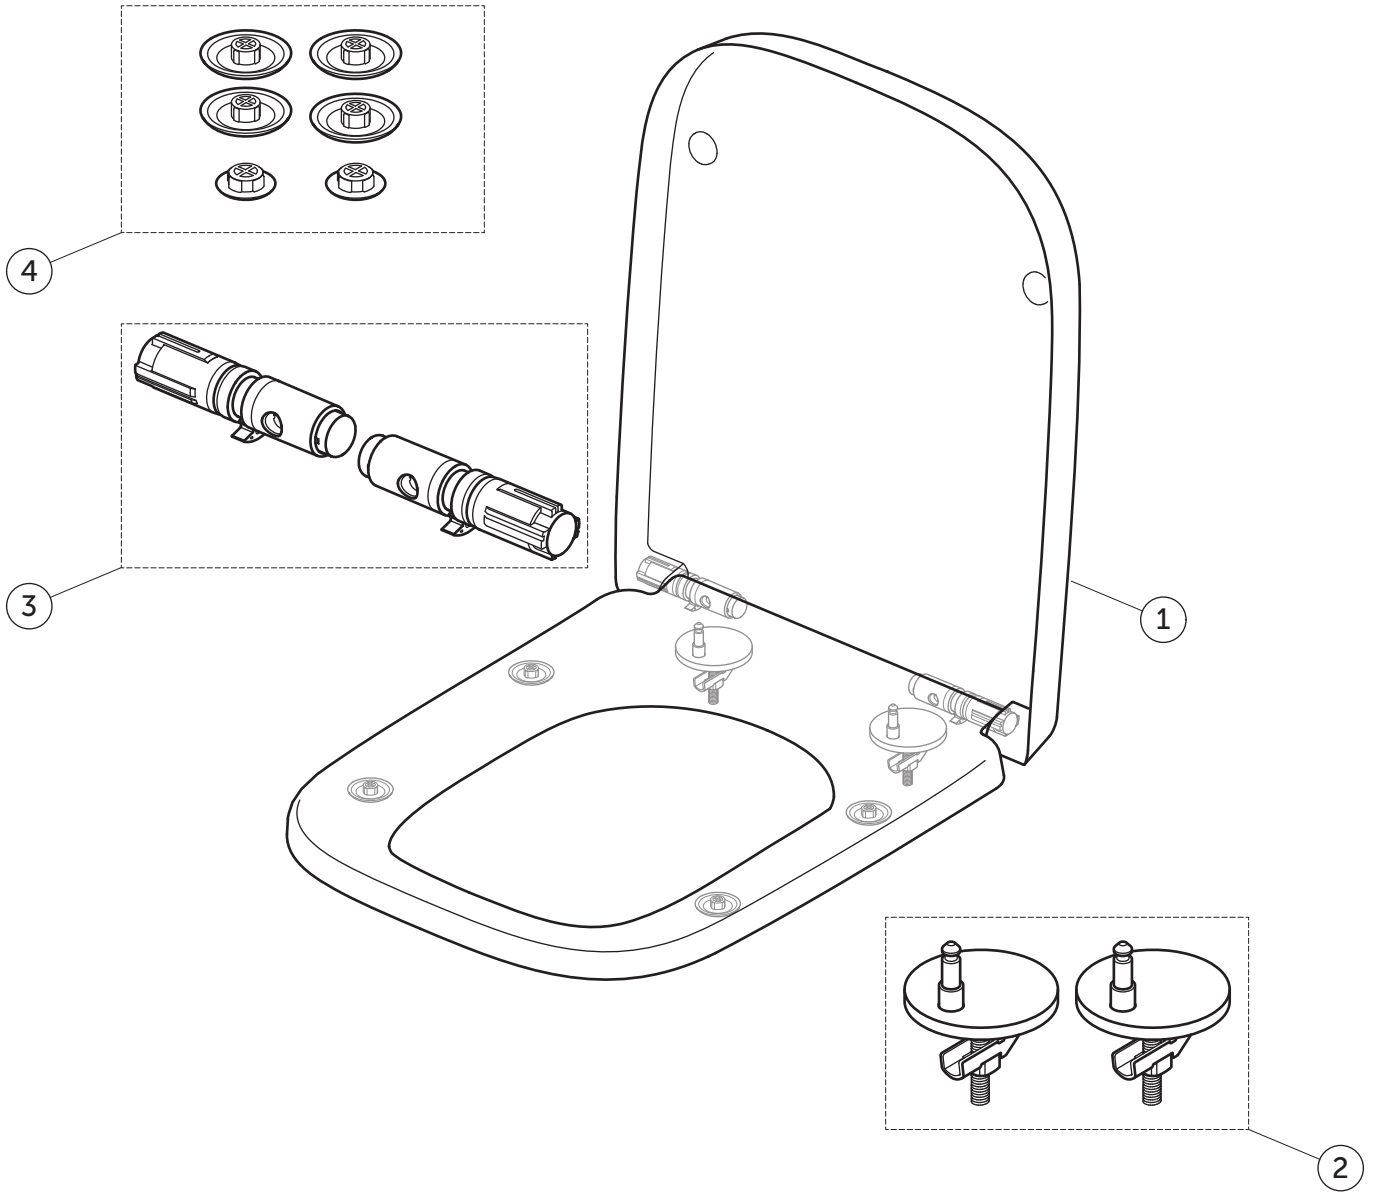

SPARE PARTS

Seat & Cover
WO; SC

T468301

I.LIFE B

Item	Description	Spare Code
1	SEAT & COVER WO SC WHT	
2	TOILET SEAT HINGE PACK BS22	TV90067
3	TOILET SEAT DAMPER 18MM BS ZP3422	TV90167
4	TOILET SEAT BUFFERS 6 PCS BS0713 + S0712	EW02467