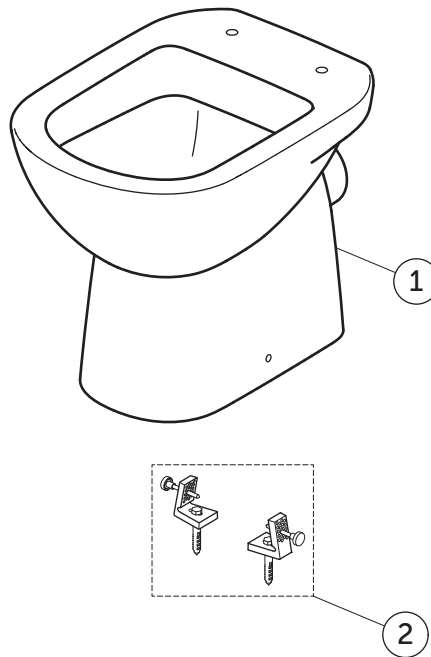

# SPARE PARTS

Single Bowl  
HO

T467301

I.LIFE A

Item	Description	Spare Code
1	SGL BOWL HO WHT	
2	FIXATION SET FOR HIDDEN MOUNTING	TT0257919

Ideal Standard International NV  
Corporate Village – Gent Building  
Da Vincilaan 2  
B1935 – Zaventem  
Belgium