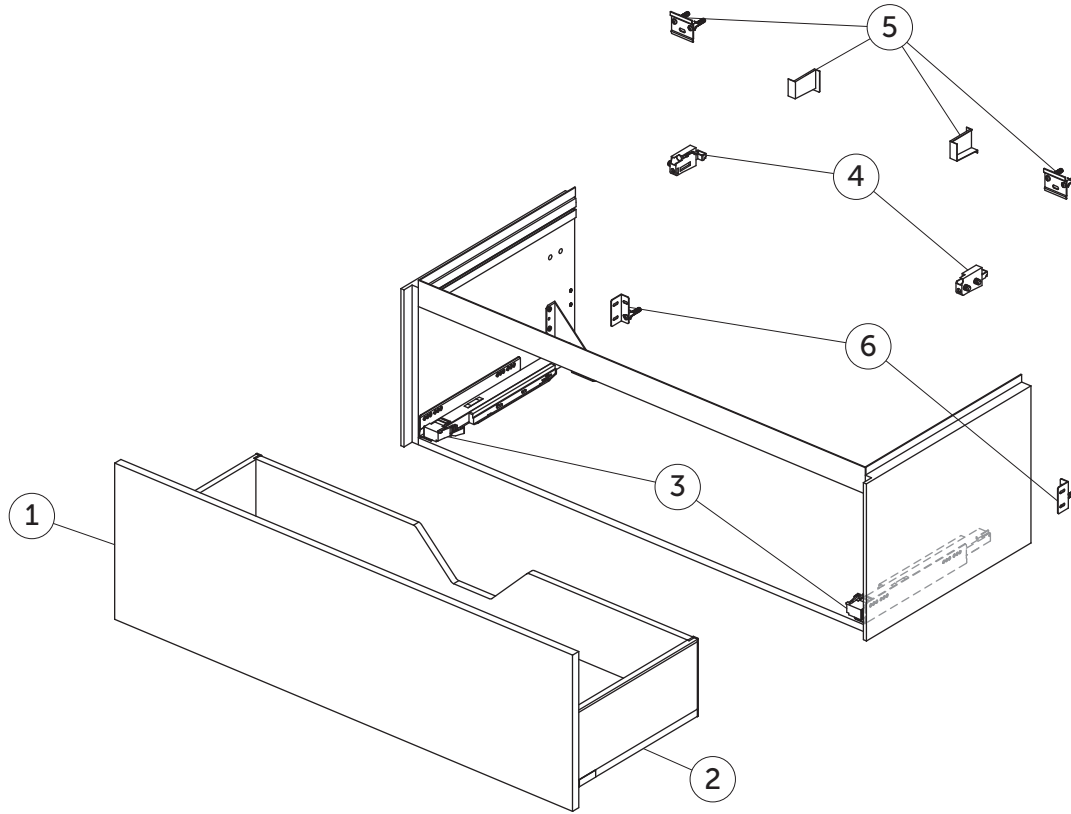

SPARE PARTS

Vanity Unit 1200
1 drawer

Item	Description	Colour/Finish	Code No.	Quantity
1	Drawer front panel ns 1180 x 356	Y1 - Matt White Y2 - Matt Anthracite Y3 - Matt Sunset Y4 - Smoked Oak Y5 - Dark Walnut Y6 - Light Oak	TF064Y1 TF064Y2 TF064Y3 TF064Y4 TF064Y5 TF064Y6	1
2	Drawer structure box ns 120 x 50.5 vanity	Y2 - Matt Anthracite	TF114Y2	1
3	Runners 400 Push KIT		TV76967	Pair
4	Hanging brackets KIT 1		RV08267	Pair
5	Wall fixation KIT 1 new		TV72667	14
6	Safety KIT (brackets, screws & plugs)		TV38767	12