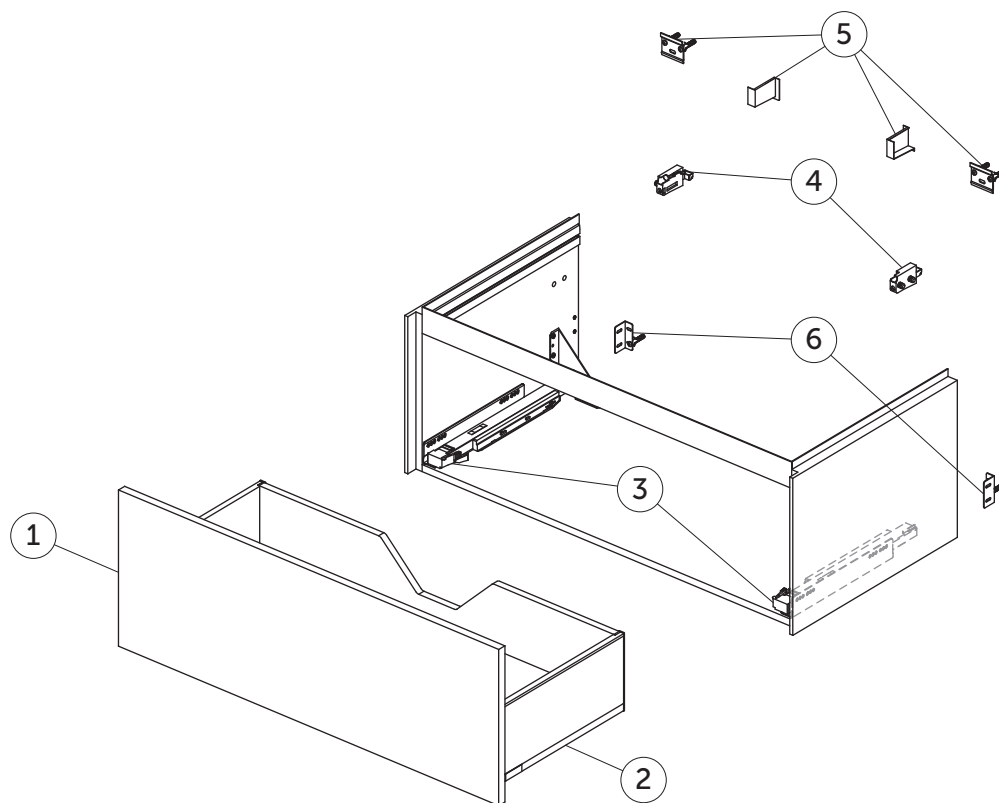

SPARE PARTS

Vanity Unit 1000
1 drawer

Item	Description	Colour/Finish	Code No.	Quantity
1	Drawer front panel ns 980 x 356	Y1 - Matt White Y2 - Matt Anthracite Y3 - Matt Sunset Y4 - Smoked Oak Y5 - Dark Walnut Y6 - Light Oak	TF060Y1 TF060Y2 TF060Y3 TF060Y4 TF060Y5 TF060Y6	1
2	Drawer structure box ns 100 x 50.5 vanity	Y2 - Matt Anthracite	TF113Y2	1
3	Runners 400 Push KIT		TV76967	Pair
4	Hanging brackets KIT 1		RV08267	Pair
5	Wall fixation KIT 1 new		TV72667	14
6	Safety KIT (brackets, screws & plugs)		TV38767	12