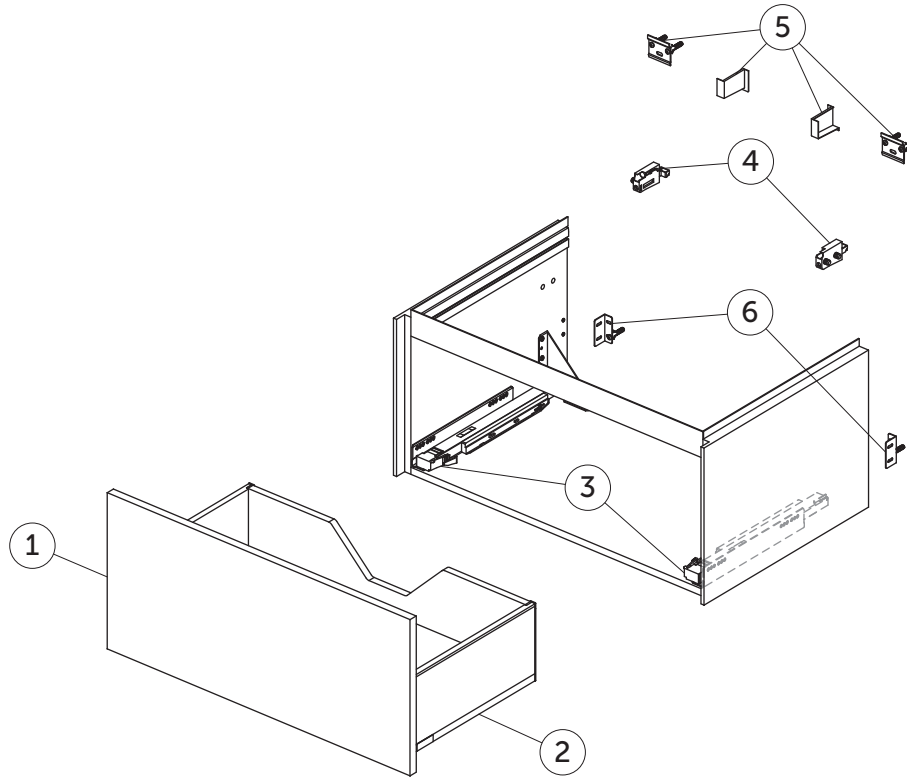

SPARE PARTS

Vanity Unit 800
1 drawer

Item	Description	Colour/Finish	Code No.	Quantity
1	Drawer front panel ns 780 x 356	Y1 - Matt White Y2 - Matt Anthracite Y3 - Matt Sunset Y4 - Smoked Oak Y5 - Dark Walnut Y6 - Light Oak	TF056Y1 TF056Y2 TF056Y3 TF056Y4 TF056Y5 TF056Y6	1
2	Drawer structure box ns 80 x 50.5 vanity	Y2 - Matt Anthracite	TF112Y2	1
3	Runners 400 Push KIT		TV76967	Pair
4	Hanging brackets KIT 1		RV08267	Pair
5	Wall fixation KIT 1 new		TV72667	14
6	Safety KIT (brackets, screws & plugs)		TV38767	12