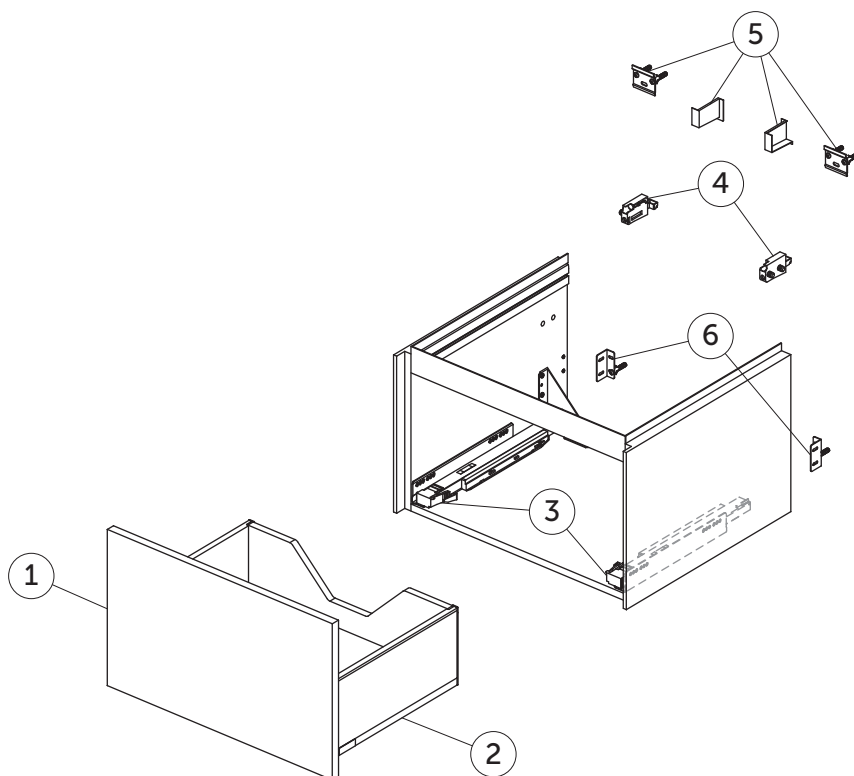

# SPARE PARTS

Vanity Unit 600  
1 drawer

Item	Description	Colour/Finish	Code No.	Quantity
1	Drawer front panel ns 580 x 356	Y1 - Matt White Y2 - Matt Anthracite Y3 - Matt Sunset Y4 - Smoked Oak Y5 - Dark Walnut Y6 - Light Oak	TF052Y1 TF052Y2 TF052Y3 TF052Y4 TF052Y5 TF052Y6	1
2	Drawer structure box ns 60 x 50.5 vanity	Y2 - Matt Anthracite	TF111Y2	1
3	Runners 400 Push KIT		TV76967	Pair
4	Hanging brackets KIT 1		RV08267	Pair
5	Wall fixation KIT 1 new		TV72667	14
6	Safety KIT (brackets, screws & plugs)		TV38767	12