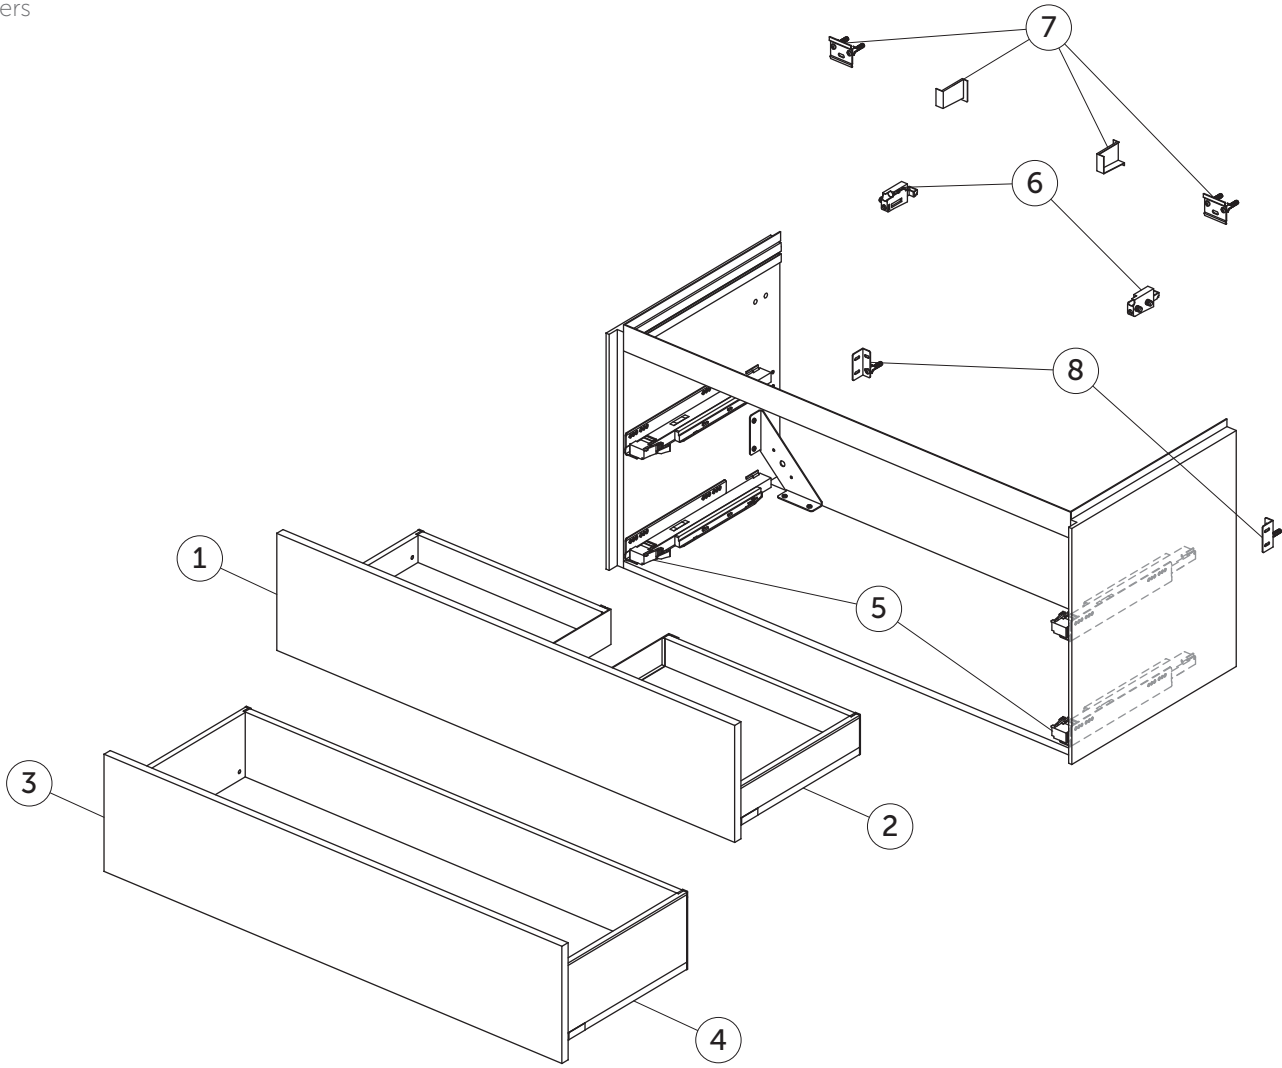

# SPARE PARTS

Vanity Unit 1200  
2 drawers

Item	Description	Colour/Finish	Code No.	Quantity
1	Upper Drawer front panel ns 1180 x 267	Y1 - Matt White Y2 - Matt Anthracite Y3 - Matt Sunset Y4 - Smoked Oak Y5 - Dark Walnut Y6 - Light Oak	TF048Y1 TF048Y2 TF048Y3 TF048Y4 TF048Y5 TF048Y6	1
2	Upper Drawer structure box ns 120 x 50.5 vanity	Y2 - Matt Anthracite	TF118Y2	1
3	Lower Drawer front panel ns 1180 x 267	Y1 - Matt White Y2 - Matt Anthracite Y3 - Matt Sunset Y4 - Smoked Oak Y5 - Dark Walnut Y6 - Light Oak	TF050Y1 TF050Y2 TF050Y3 TF050Y4 TF050Y5 TF050Y6	1
4	Lower Drawer structure box ns 120 x 50.5	Y2 - Matt Anthracite	TF087Y2	1
5	Runners 400 Push KIT		TV76967	Pair
6	Hanging brackets KIT 1		RV08267	Pair
7	Wall fixation KIT 1 new		TV72667	14
8	Safety KIT (brackets, screws & plugs)		TV38767	12