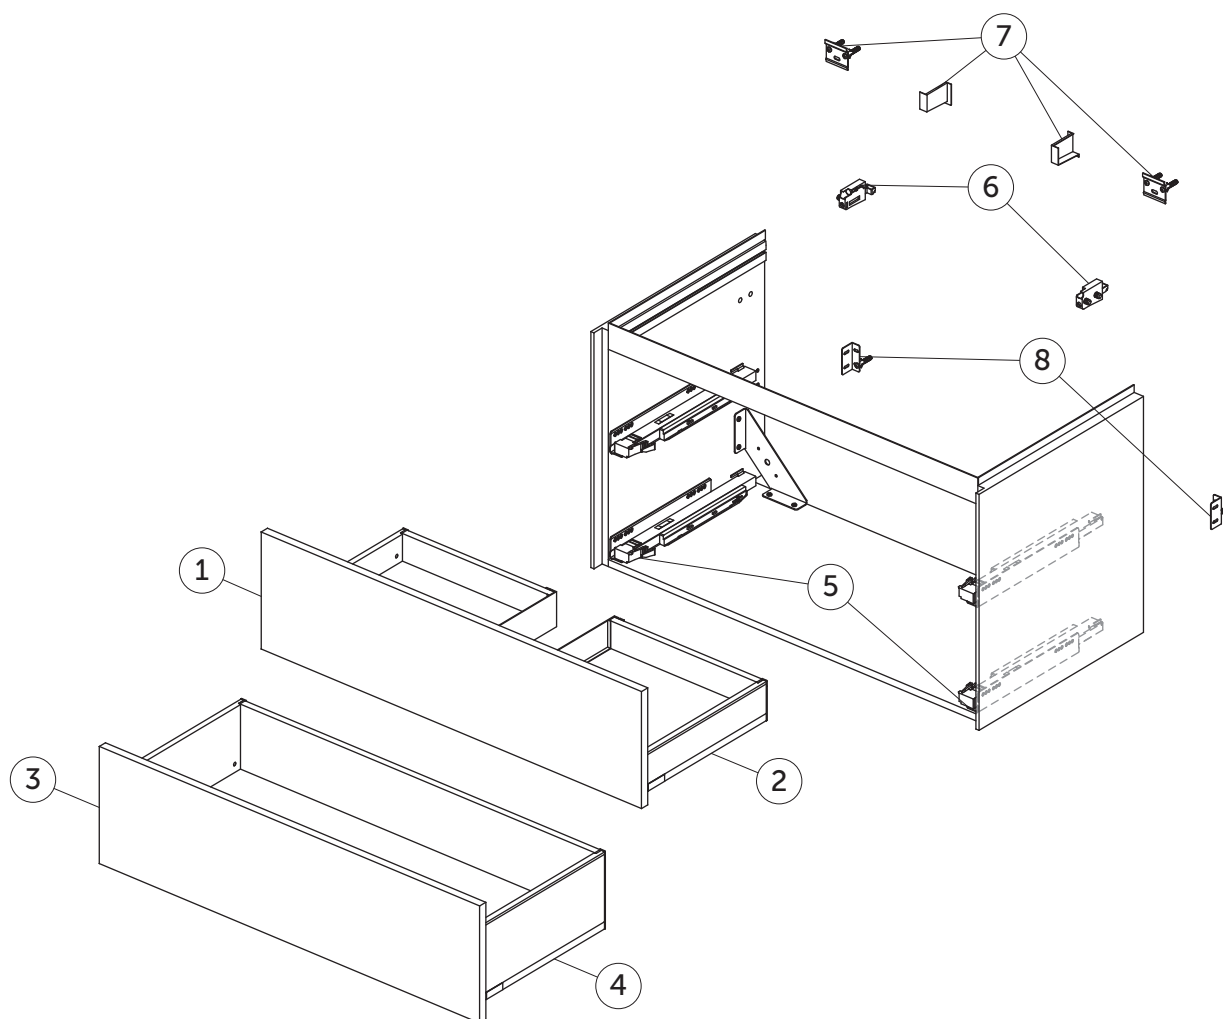

SPARE PARTS

Vanity Unit 1000
2 drawers

Item	Description	Colour/Finish	Code No.	Quantity
1	Upper Drawer front panel ns 980 x 267	Y1 - Matt White Y2 - Matt Anthracite Y3 - Matt Sunset Y4 - Smoked Oak Y5 - Dark Walnut Y6 - Light Oak	TF044Y1 TF044Y2 TF044Y3 TF044Y4 TF044Y5 TF044Y6	1
2	Upper Drawer structure box ns 100 x 50.5 vanity	Y2 - Matt Anthracite	TF117Y2	1
3	Lower Drawer front panel ns 980 x 267	Y1 - Matt White Y2 - Matt Anthracite Y3 - Matt Sunset Y4 - Smoked Oak Y5 - Dark Walnut Y6 - Light Oak	TF046Y1 TF046Y2 TF046Y3 TF046Y4 TF046Y5 TF046Y6	1
4	Lower Drawer structure box ns 100 x 50.5	Y2 - Matt Anthracite	TF085Y2	1
5	Runners 400 Push KIT		TV76967	Pair
6	Hanging brackets KIT 1		RV08267	Pair
7	Wall fixation KIT 1 new		TV72667	14
8	Safety KIT (brackets, screws & plugs)		TV38767	12