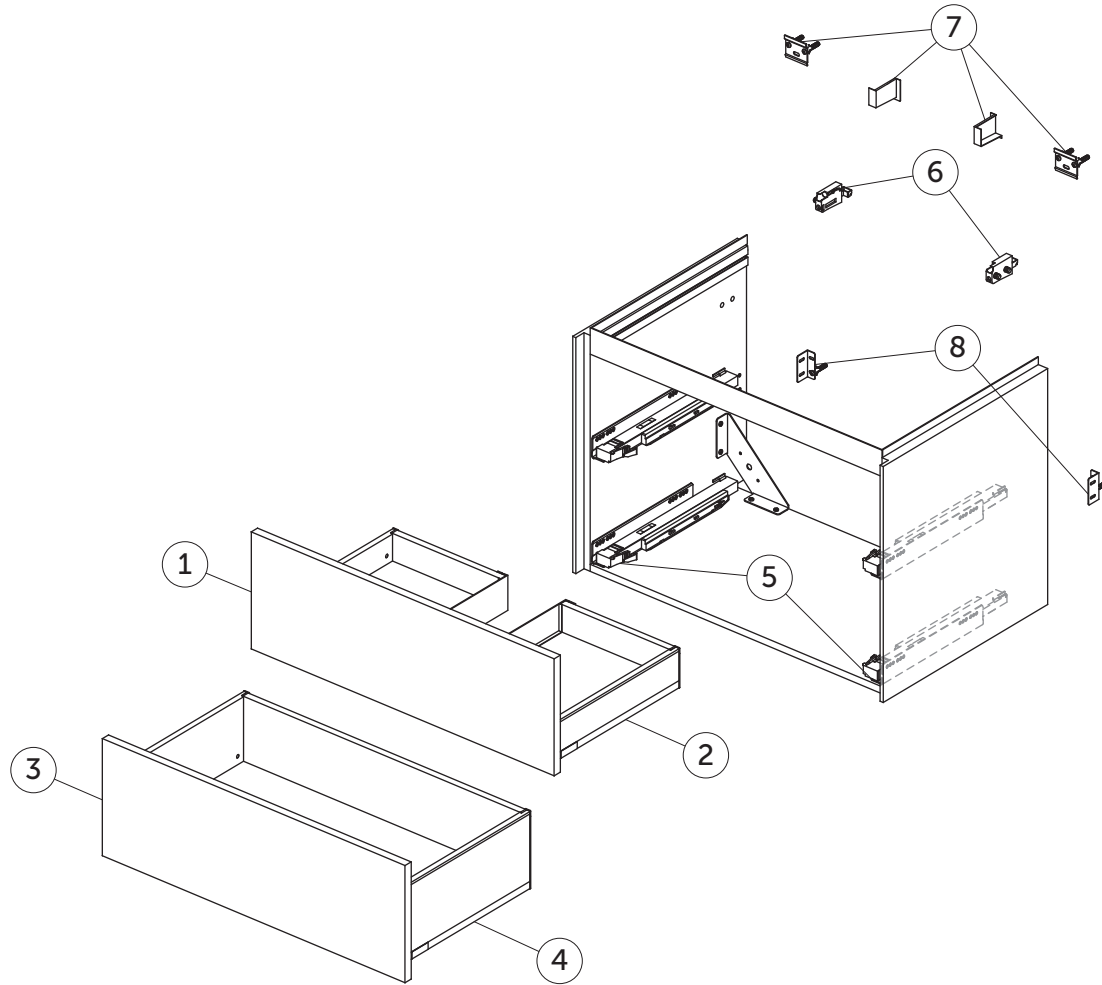

SPARE PARTS

Vanity Unit 800
2 drawers

Item	Description	Colour/Finish	Code No.	Quantity
1	Upper Drawer front panel ns 780 x 267	Y1 - Matt White Y2 - Matt Anthracite Y3 - Matt Sunset Y4 - Smoked Oak Y5 - Dark Walnut Y6 - Light Oak	TF040Y1 TF040Y2 TF040Y3 TF040Y4 TF040Y5 TF040Y6	1
2	Upper Drawer structure box ns 80 x 50.5 vanity	Y2 - Matt Anthracite	TF116Y2	1
3	Lower Drawer front panel ns 780 x 267	Y1 - Matt White Y2 - Matt Anthracite Y3 - Matt Sunset Y4 - Smoked Oak Y5 - Dark Walnut Y6 - Light Oak	TF042Y1 TF042Y2 TF042Y3 TF042Y4 TF042Y5 TF042Y6	1
4	Lower Drawer structure box ns 80 x 50.5	Y2 - Matt Anthracite	TF083Y2	1
5	Runners 400 Push KIT		TV76967	Pair
6	Hanging brackets KIT 1		RV08267	Pair
7	Wall fixation KIT 1 new		TV72667	14
8	Safety KIT (brackets, screws & plugs)		TV38767	12