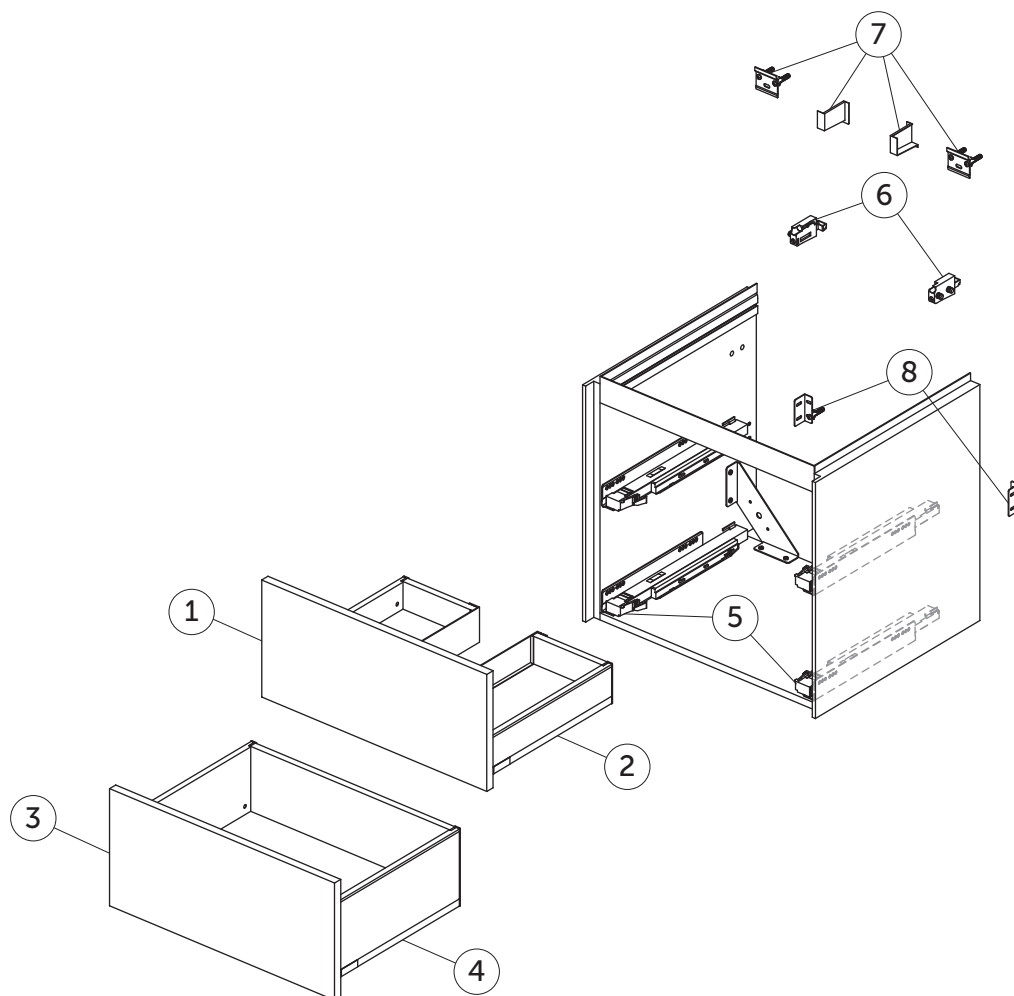

# SPARE PARTS

Vanity Unit 600  
2 drawers

Item	Description	Colour/Finish	Code No.	Quantity
1	Upper Drawer front panel ns 580 x 267	Y1 - Matt White Y2 - Matt Anthracite Y3 - Matt Sunset Y4 - Smoked Oak Y5 - Dark Walnut Y6 - Light Oak	TF036Y1 TF036Y2 TF036Y3 TF036Y4 TF036Y5 TF036Y6	1
2	Upper Drawer structure box ns 60 x 50.5 vanity	Y2 - Matt Anthracite	TF115Y2	1
3	Lower Drawer front panel ns 580 x 267	Y1 - Matt White Y2 - Matt Anthracite Y3 - Matt Sunset Y4 - Smoked Oak Y5 - Dark Walnut Y6 - Light Oak	TF038Y1 TF038Y2 TF038Y3 TF038Y4 TF038Y5 TF038Y6	1
4	Lower Drawer structure box ns 60 x 50.5	Y2 - Matt Anthracite	TF081Y2	1
5	Runners 400 Push KIT		TV76967	Pair
6	Hanging brackets KIT 1		RV08267	Pair
7	Wall fixation KIT 1 new		TV72667	14
8	Safety KIT (brackets, screws & plugs)		TV38767	12