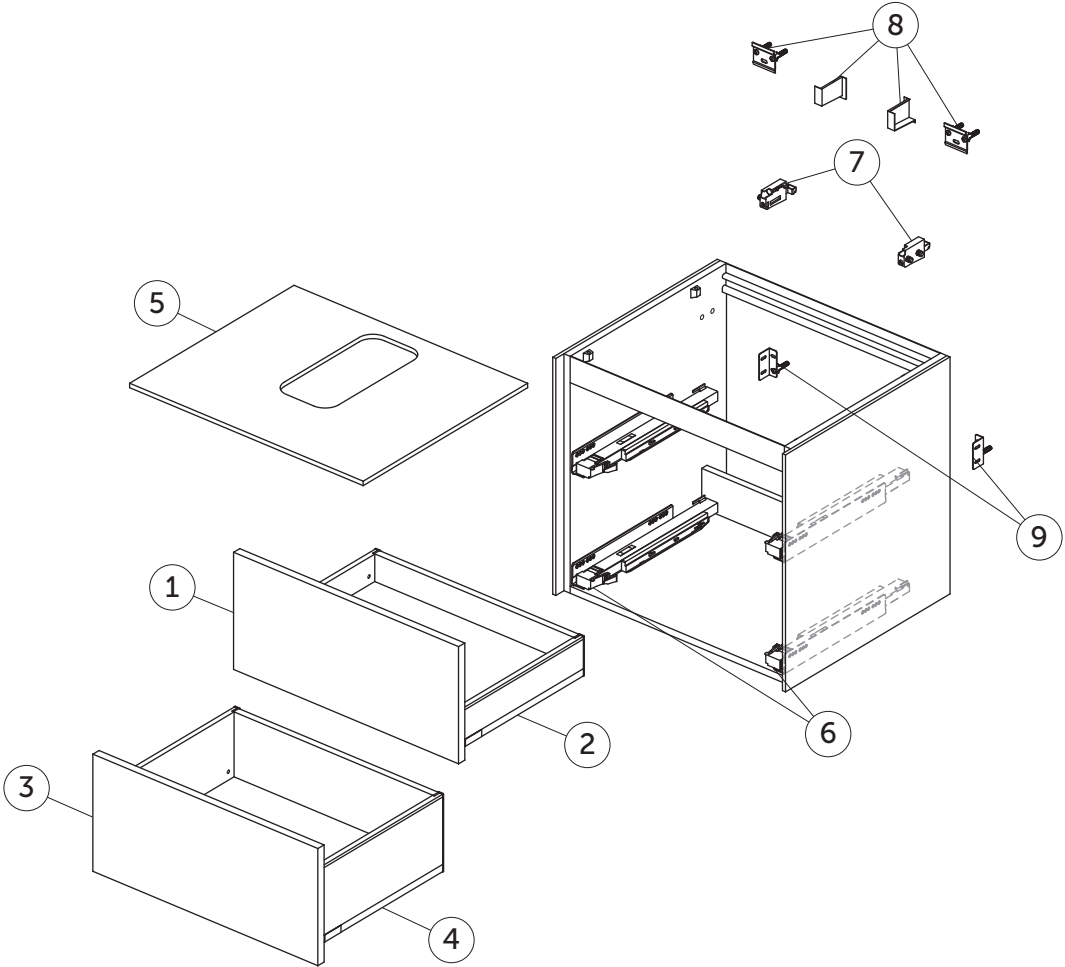

# SPARE PARTS

Basin Unit 600  
2 drawers

# SPARE PARTS

Basin Unit 600  
2 drawers

Item	Description	Colour/Finish	Code No.	Quantity
1	Upper Drawer front panel 580 x 267	Y1 - Matt White Y2 - Matt Anthracite Y3 - Matt Sunset Y4 - Smoked Oak Y5 - Dark Walnut Y6 - Light Oak	TV749Y1 TV749Y2 TV749Y3 TV749Y4 TV749Y5 TV749Y6	1
2	Upper Drawer structure box 60 x 50.5	Y2 - Matt Anthracite	TV788Y2	1
3	Lower Drawer front panel 580 x 267	Y1 - Matt White Y2 - Matt Anthracite Y3 - Matt Sunset Y4 - Smoked Oak Y5 - Dark Walnut Y6 - Light Oak	TV751Y1 TV751Y2 TV751Y3 TV751Y4 TV751Y5 TV751Y6	1
4	Lower Drawer structure box 60 x 50.5	Y2 - Matt Anthracite	TV789Y2	1
5	Worktop 602 x 505 center cut	Y1 - Matt White Y2 - Matt Anthracite Y3 - Matt Sunset Y4 - Smoked Oak Y5 - Dark Walnut Y6 - Light Oak	TV767Y1 TV767Y2 TV767Y3 TV767Y4 TV767Y5 TV767Y6	1
	Worktop 602 x 505 no cut	Y1 - Matt White Y2 - Matt Anthracite Y3 - Matt Sunset Y4 - Smoked Oak Y5 - Dark Walnut Y6 - Light Oak	TV768Y1 TV768Y2 TV768Y3 TV768Y4 TV768Y5 TV768Y6	1
6	Runners 400 Push KIT		TV76967	pair
7	Hanging brackets KIT 1		RV08267	pair
8	Wall fixation KIT 1 new		TV72667	14
9	Safety KIT (brackets, screws & plugs)		TV38767	12