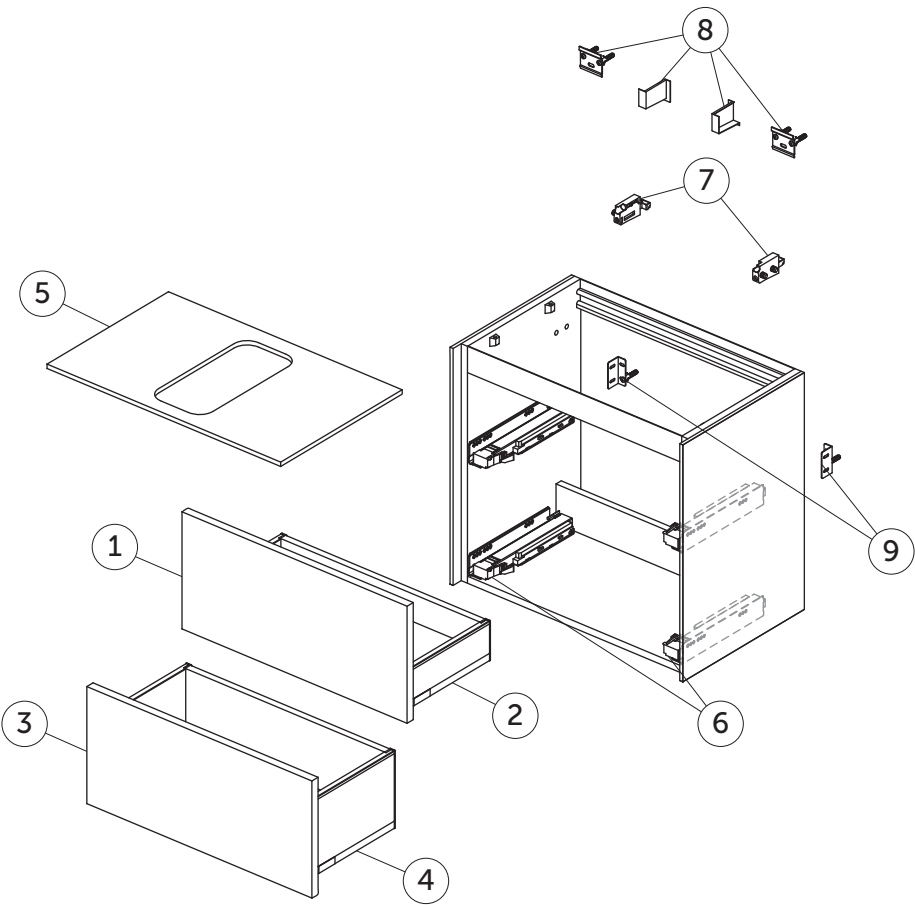

SPARE PARTS

Basin Unit 600
2 drawers

SPARE PARTS

Basin Unit 600
2 drawers

Item	Description	Colour/Finish	Code No.	Quantity
1	Upper Drawer front panel 580 x 267	Y1 - Matt White Y2 - Matt Anthracite Y3 - Matt Sunset Y4 - Smoked Oak Y5 - Dark Walnut Y6 - Light Oak	TV749Y1 TV749Y2 TV749Y3 TV749Y4 TV749Y5 TV749Y6	1
2	Upper Drawer structure box 60 x 37	Y2 - Matt Anthracite	TV750Y2	1
3	Lower Drawer front panel 580 x 267	Y1 - Matt White Y2 - Matt Anthracite Y3 - Matt Sunset Y4 - Smoked Oak Y5 - Dark Walnut Y6 - Light Oak	TV751Y1 TV751Y2 TV751Y3 TV751Y4 TV751Y5 TV751Y6	1
4	Lower Drawer structure box 60 x 37	Y2 - Matt Anthracite	TV752Y2	1
5	Worktop 602 x 373 center cut	Y1 - Matt White Y2 - Matt Anthracite Y3 - Matt Sunset Y4 - Smoked Oak Y5 - Dark Walnut Y6 - Light Oak	TV723Y1 TV723Y2 TV723Y3 TV723Y4 TV723Y5 TV723Y6	1
	Worktop 602 x 373 no cut	Y1 - Matt White Y2 - Matt Anthracite Y3 - Matt Sunset Y4 - Smoked Oak Y5 - Dark Walnut Y6 - Light Oak	TV724Y1 TV724Y2 TV724Y3 TV724Y4 TV724Y5 TV724Y6	1
6	Runners 270 Push KIT		TV72567	pair
7	Hanging brackets KIT 1		RV08267	pair
8	Wall fixation KIT 1 new		TV72667	14
9	Safety KIT (brackets, screws & plugs)		TV38767	12