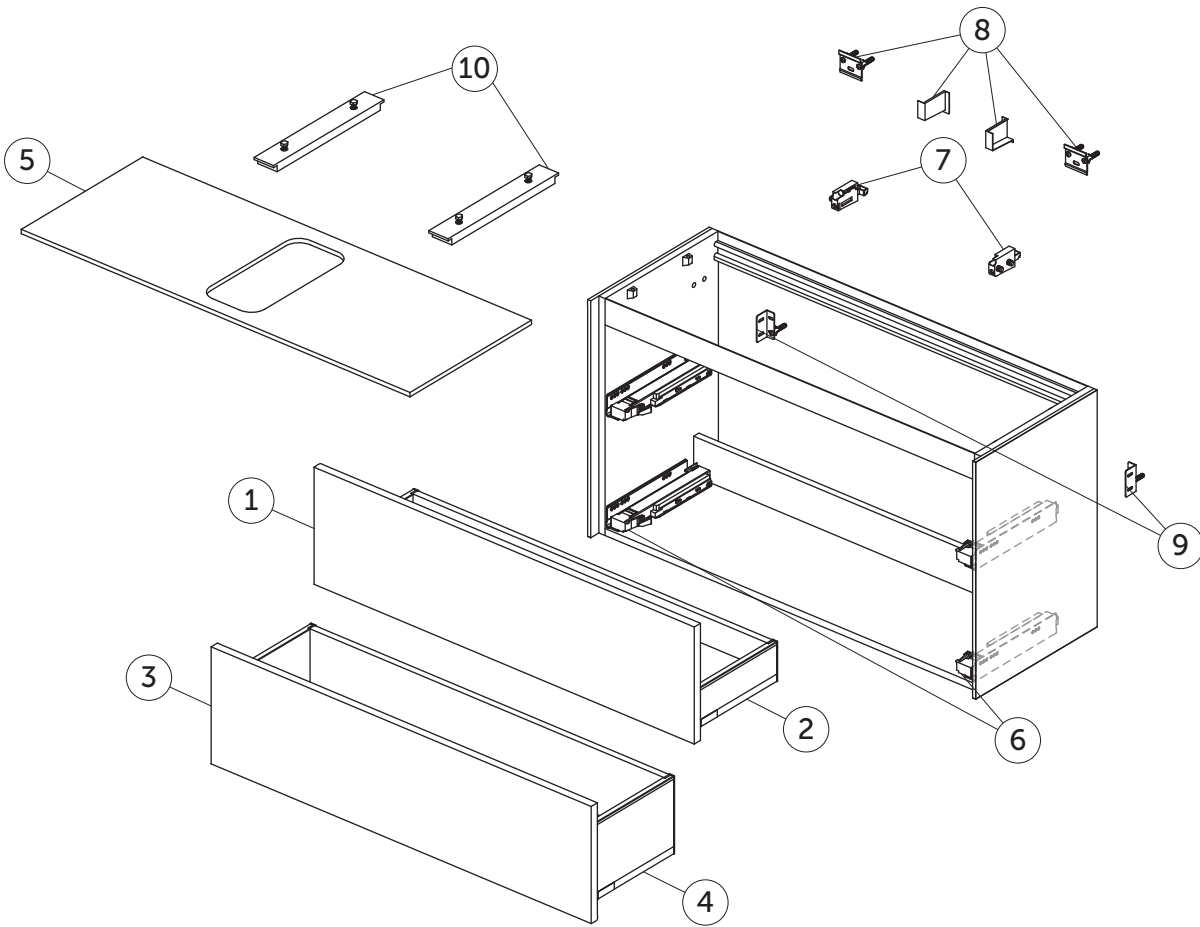

# SPARE PARTS

Basin Unit 1000  
2 drawers

# SPARE PARTS

Basin Unit 1000  
2 drawers

Item	Description	Colour/Finish	Code No.	Quantity
1	Upper Drawer front panel 980 x 267	Y1 - Matt White Y2 - Matt Anthracite Y3 - Matt Sunset Y4 - Smoked Oak Y5 - Dark Walnut Y6 - Light Oak	TV757Y1 TV757Y2 TV757Y3 TV757Y4 TV757Y5 TV757Y6	1
2	Upper Drawer structure box 100 x 37	Y2 - Matt Anthracite	TV758Y2	1
3	Lower Drawer front panel 980 x 267	Y1 - Matt White Y2 - Matt Anthracite Y3 - Matt Sunset Y4 - Smoked Oak Y5 - Dark Walnut Y6 - Light Oak	TV759Y1 TV759Y2 TV759Y3 TV759Y4 TV759Y5 TV759Y6	1
4	Lower Drawer structure box 100 x 37	Y2 - Matt Anthracite	TV760Y2	1
5	Worktop 1002 x 373 center cut	Y1 - Matt White Y2 - Matt Anthracite Y3 - Matt Sunset Y4 - Smoked Oak Y5 - Dark Walnut Y6 - Light Oak	TV738Y1 TV738Y2 TV738Y3 TV738Y4 TV738Y5 TV738Y6	1
	Worktop 1002 x 373 no cut	Y1 - Matt White Y2 - Matt Anthracite Y3 - Matt Sunset Y4 - Smoked Oak Y5 - Dark Walnut Y6 - Light Oak	TV739Y1 TV739Y2 TV739Y3 TV739Y4 TV739Y5 TV739Y6	1
6	Runners 270 Push KIT		TV72567	pair
7	Hanging brackets KIT 1		RV08267	pair
8	Wall fixation KIT 1 new		TV72667	14
9	Safety KIT (brackets, screws & plugs)		TV38767	12
10	Worktop adjustable support kit short		TV73467	pair