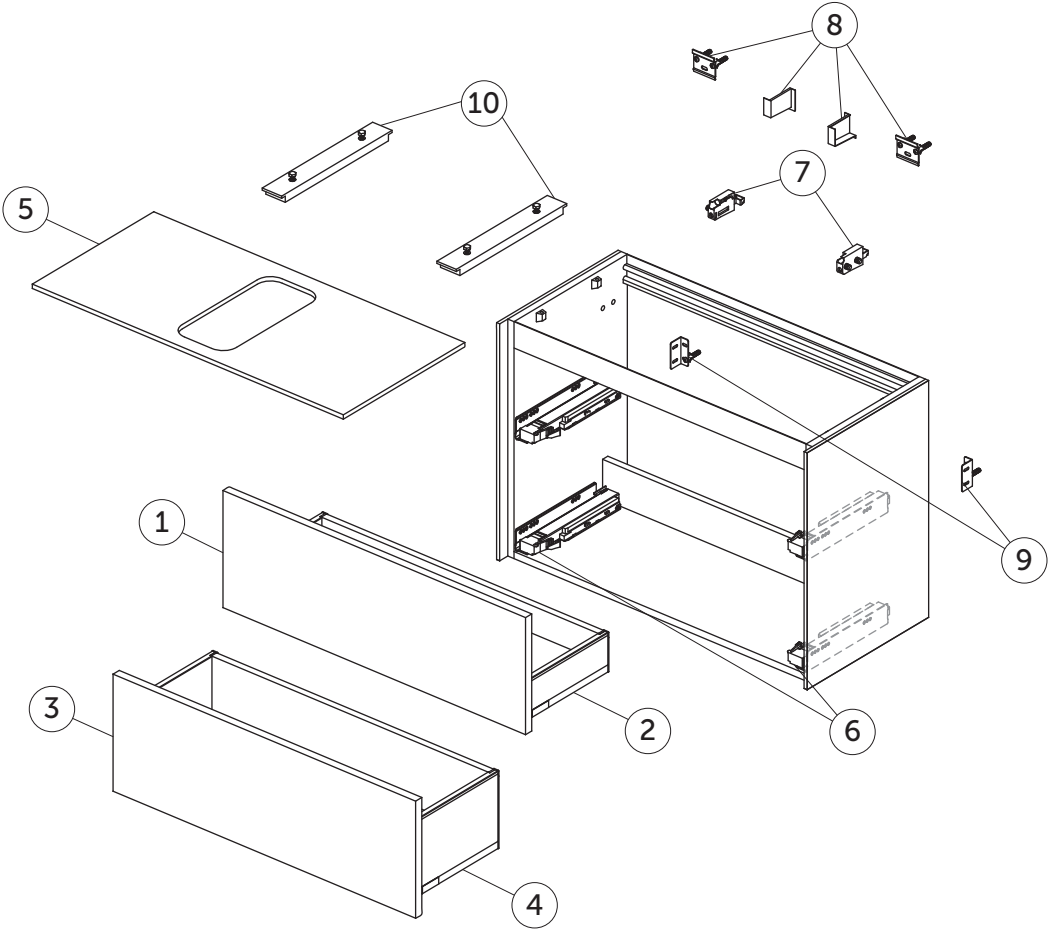

SPARE PARTS

Basin Unit 800
2 drawers

SPARE PARTS

Basin Unit 800
2 drawers

Item	Description	Colour/Finish	Code No.	Quantity
1	Upper Drawer front panel 780 x 267	Y1 - Matt White Y2 - Matt Anthracite Y3 - Matt Sunset Y4 - Smoked Oak Y5 - Dark Walnut Y6 - Light Oak	TV753Y1 TV753Y2 TV753Y3 TV753Y4 TV753Y5 TV753Y6	1
2	Upper Drawer structure box 80 x 37	Y2 - Matt Anthracite	TV754Y2	1
3	Lower Drawer front panel 780 x 267	Y1 - Matt White Y2 - Matt Anthracite Y3 - Matt Sunset Y4 - Smoked Oak Y5 - Dark Walnut Y6 - Light Oak	TV755Y1 TV755Y2 TV755Y3 TV755Y4 TV755Y5 TV755Y6	1
4	Lower Drawer structure box 80 x 37	Y2 - Matt Anthracite	TV756Y2	1
5	Worktop 802 x 373 center cut	Y1 - Matt White Y2 - Matt Anthracite Y3 - Matt Sunset Y4 - Smoked Oak Y5 - Dark Walnut Y6 - Light Oak	TV730Y1 TV730Y2 TV730Y3 TV730Y4 TV730Y5 TV730Y6	1
	Worktop 802 x 373 no cut	Y1 - Matt White Y2 - Matt Anthracite Y3 - Matt Sunset Y4 - Smoked Oak Y5 - Dark Walnut Y6 - Light Oak	TV731Y1 TV731Y2 TV731Y3 TV731Y4 TV731Y5 TV731Y6	1
6	Runners 270 Push KIT		TV72567	pair
7	Hanging brackets KIT 1		RV08267	pair
8	Wall fixation KIT 1 new		TV72667	14
9	Safety KIT (brackets, screws & plugs)		TV38767	12
10	Worktop adjustable support kit short		TV73467	pair