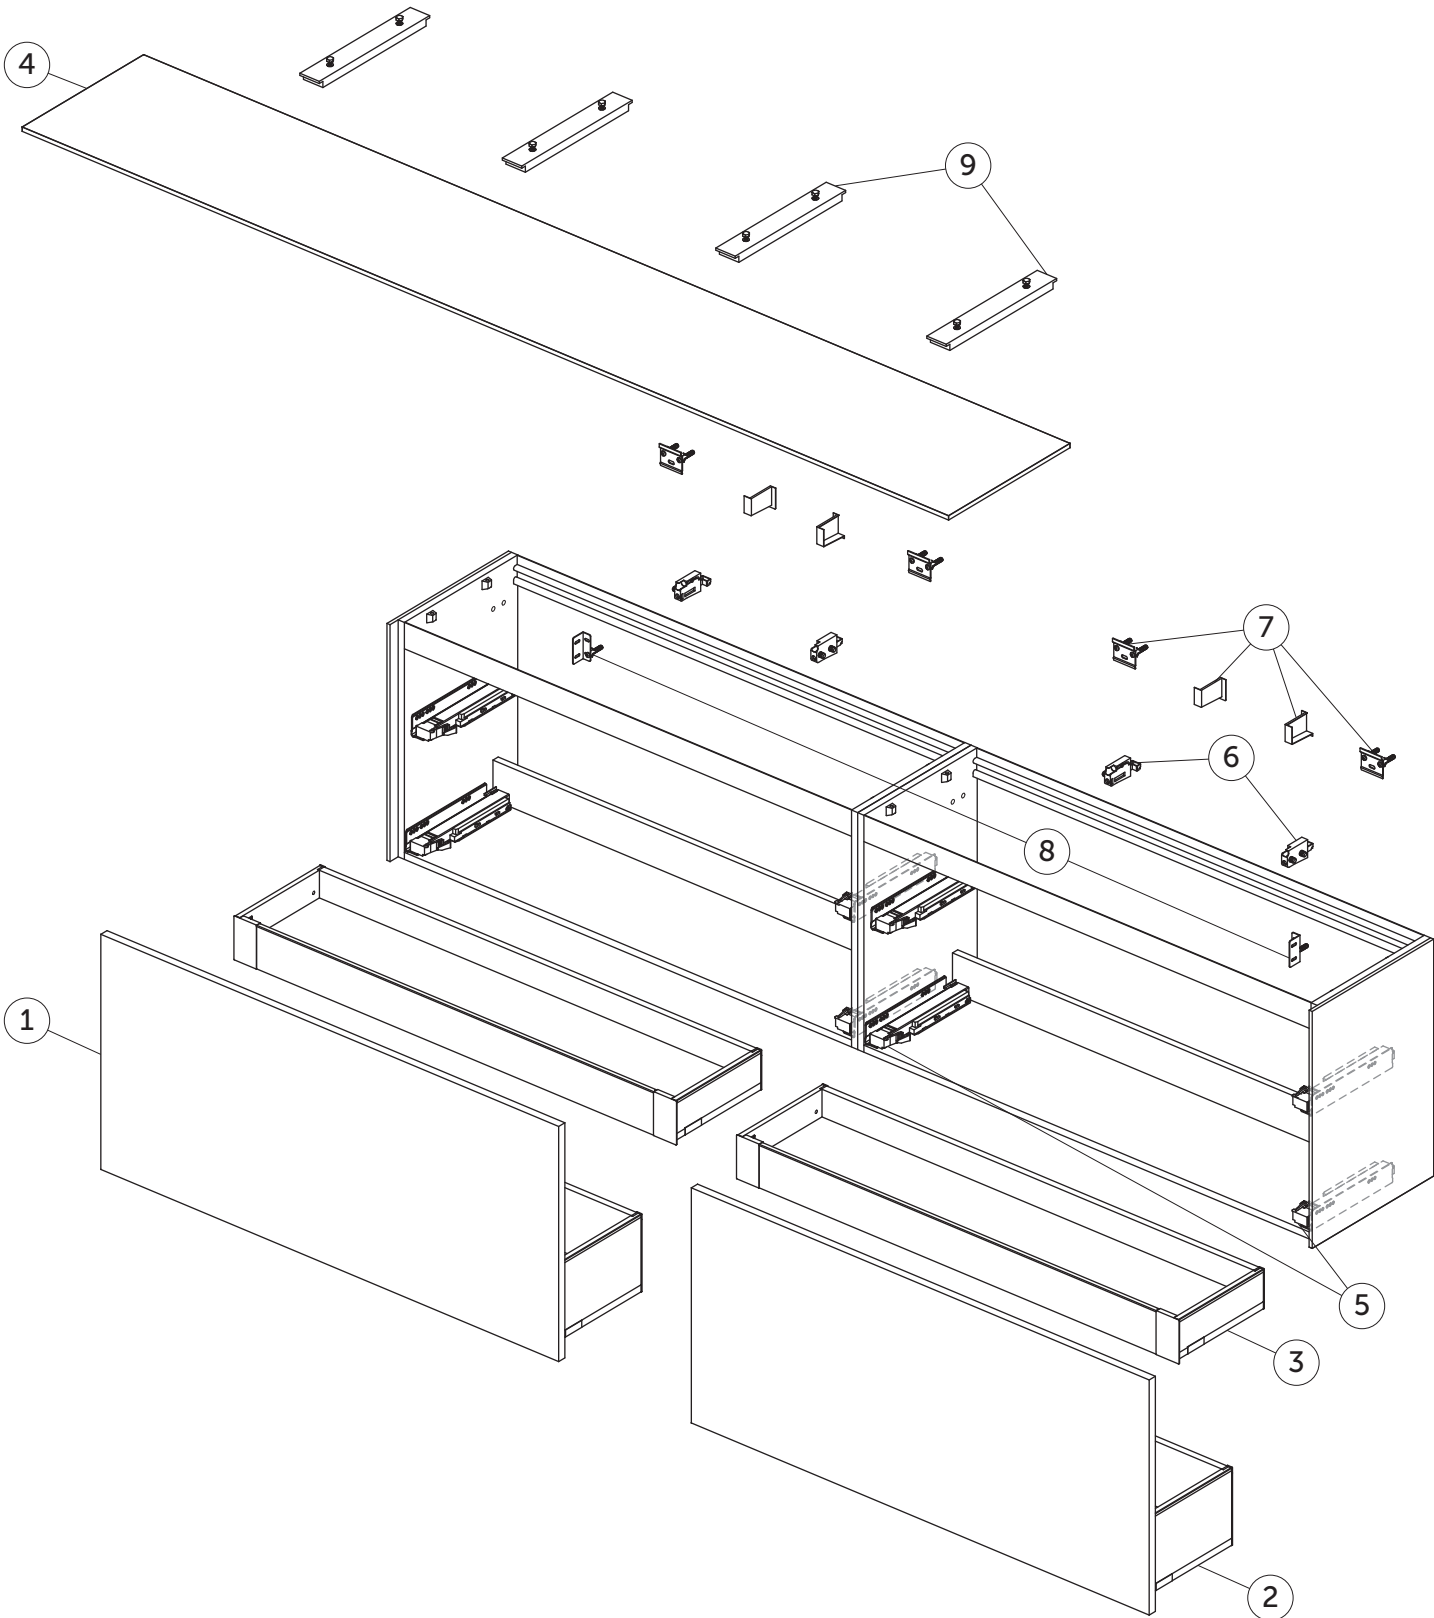

SPARE PARTS

Basin Unit 2400
2 external drawers, 2 internal drawers

SPARE PARTS

Basin Unit 2400

2 external drawers, 2 internal drawers

Item	Description	Colour/Finish	Code No.	Quantity
1	Drawer front panel 1180 x 536	Y1 - Matt White Y2 - Matt Anthracite Y3 - Matt Sunset Y4 - Smoked Oak Y5 - Dark Walnut Y6 - Light Oak	TV742Y1 TV742Y2 TV742Y3 TV742Y4 TV742Y5 TV742Y6	1
2	Drawer structure box 120 x 37	Y2 - Matt Anthracite	TV743Y2	1
3	Complete internal drawer 120	Y2 - Matt Anthracite	TV744Y2	1
4	Worktop 2387 x 373 no cut	Y1 - Matt White Y2 - Matt Anthracite Y3 - Matt Sunset Y4 - Smoked Oak Y5 - Dark Walnut Y6 - Light Oak	TV748Y1 TV748Y2 TV748Y3 TV748Y4 TV748Y5 TV748Y6	1
5	Runners 270 Push KIT		TV72567	pair
6	Hanging brackets KIT 1		RV08267	pair
7	Wall fixation KIT 1 new		TV72667	14
8	Safety KIT (brackets, screws & plugs)		TV38767	12
9	Worktop adjustable support kit short		TV73467	pair