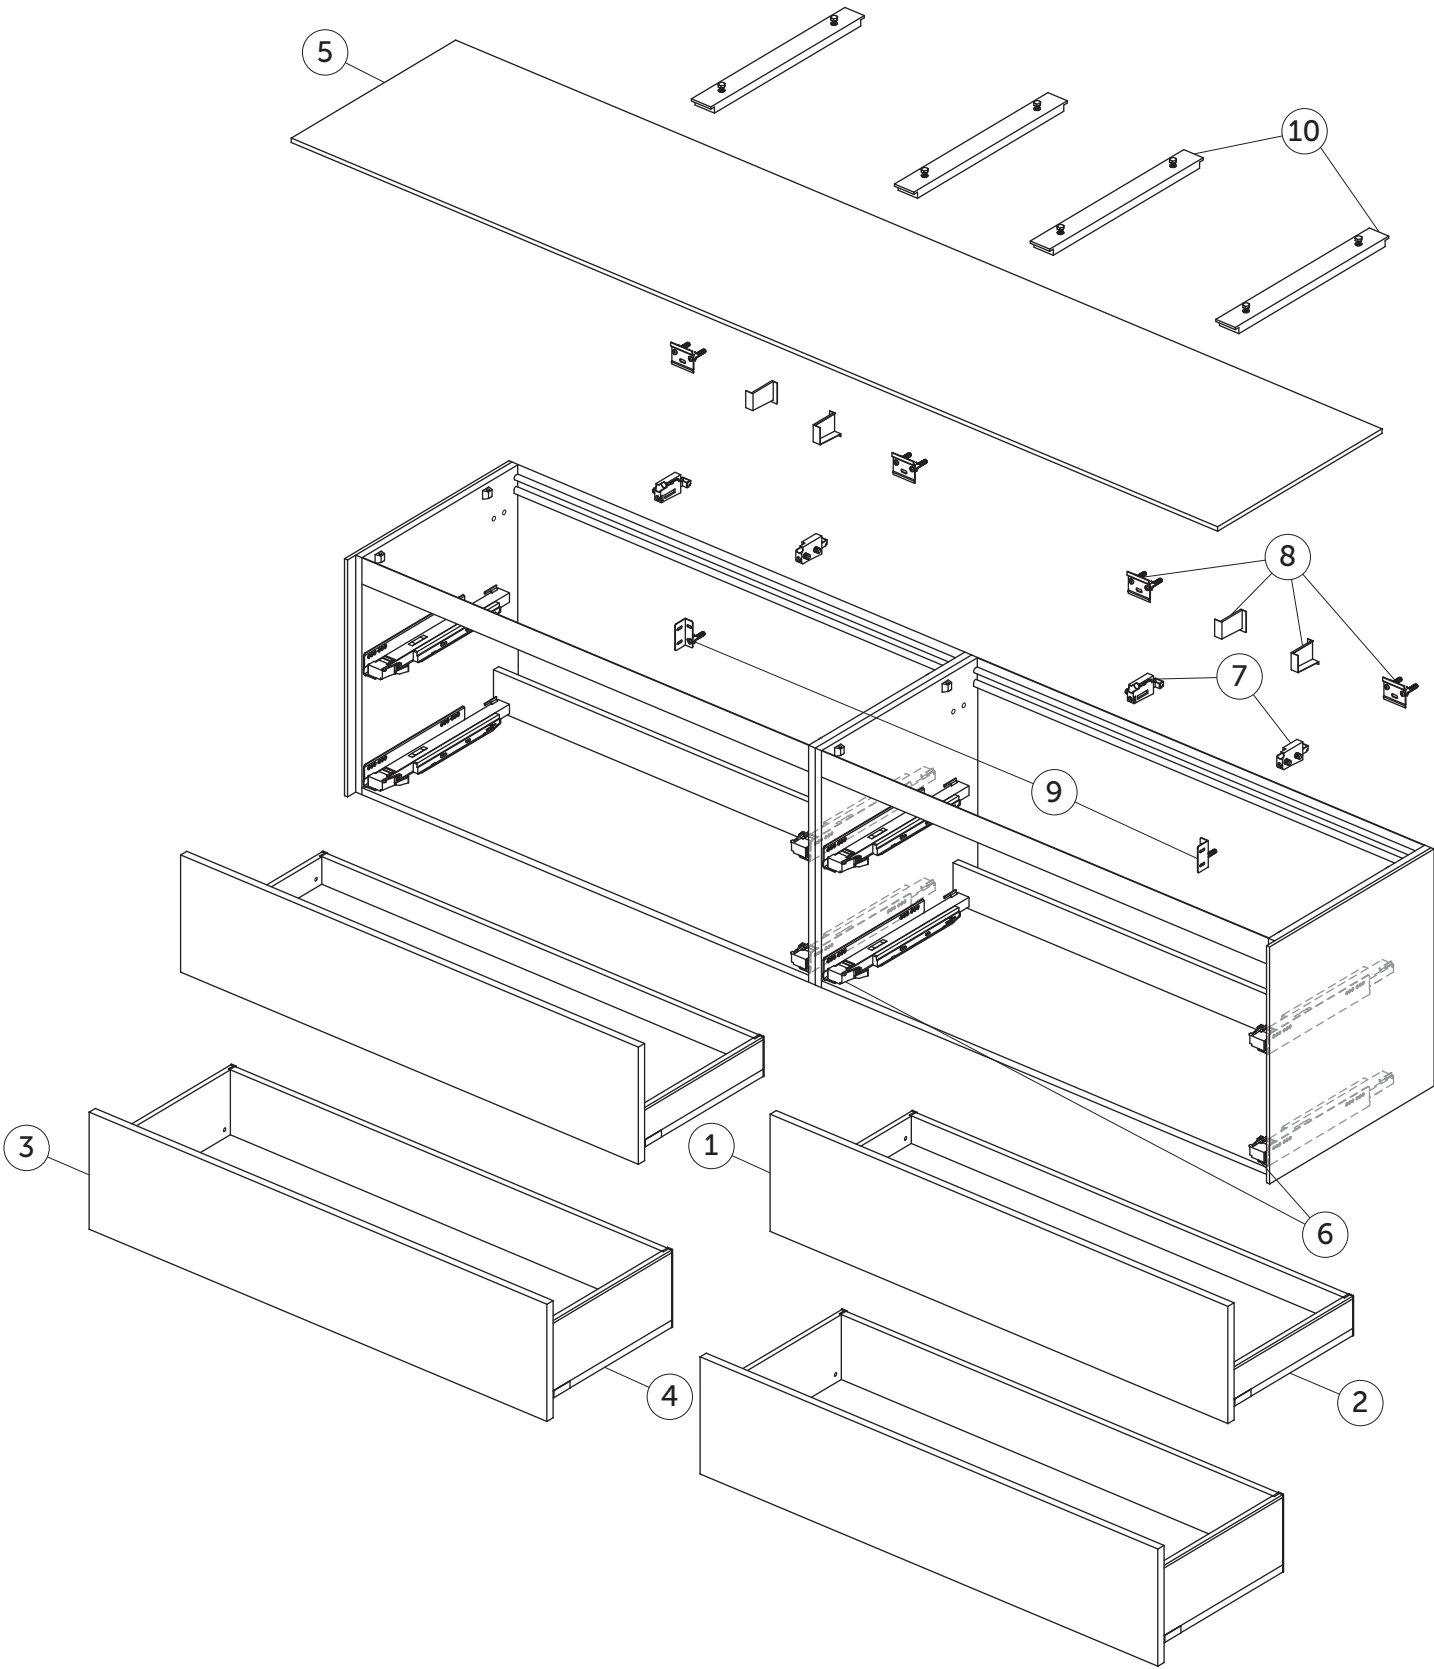

SPARE PARTS

Basin Unit 2400
4 drawers

SPARE PARTS

Basin Unit 2400
4 drawers

Item	Description	Colour/Finish	Code No.	Quantity
1	Upper Drawer front panel 1180 x 267	Y1 - Matt White Y2 - Matt Anthracite Y3 - Matt Sunset Y4 - Smoked Oak Y5 - Dark Walnut Y6 - Light Oak	TV761Y1 TV761Y2 TV761Y3 TV761Y4 TV761Y5 TV761Y6	1
2	Upper Drawer structure box 120 x 50.5	Y2 - Matt Anthracite	TV794Y2	1
3	Lower Drawer front panel 1180 x 267	Y1 - Matt White Y2 - Matt Anthracite Y3 - Matt Sunset Y4 - Smoked Oak Y5 - Dark Walnut Y6 - Light Oak	TV763Y1 TV763Y2 TV763Y3 TV763Y4 TV763Y5 TV763Y6	1
4	Lower Drawer structure box 120 x 50.5	Y2 - Matt Anthracite	TV795Y2	1
5	Worktop 2387 x 505 no cut	Y1 - Matt White Y2 - Matt Anthracite Y3 - Matt Sunset Y4 - Smoked Oak Y5 - Dark Walnut Y6 - Light Oak	TV787Y1 TV787Y2 TV787Y3 TV787Y4 TV787Y5 TV787Y6	1
6	Runners 400 Push KIT		TV76967	pair
7	Hanging brackets KIT 1		RV08267	pair
8	Wall fixation KIT 1 new		TV72667	14
9	Safety KIT (brackets, screws & plugs)		TV38767	12
10	Worktop adjustable support KIT		UV24067	pair