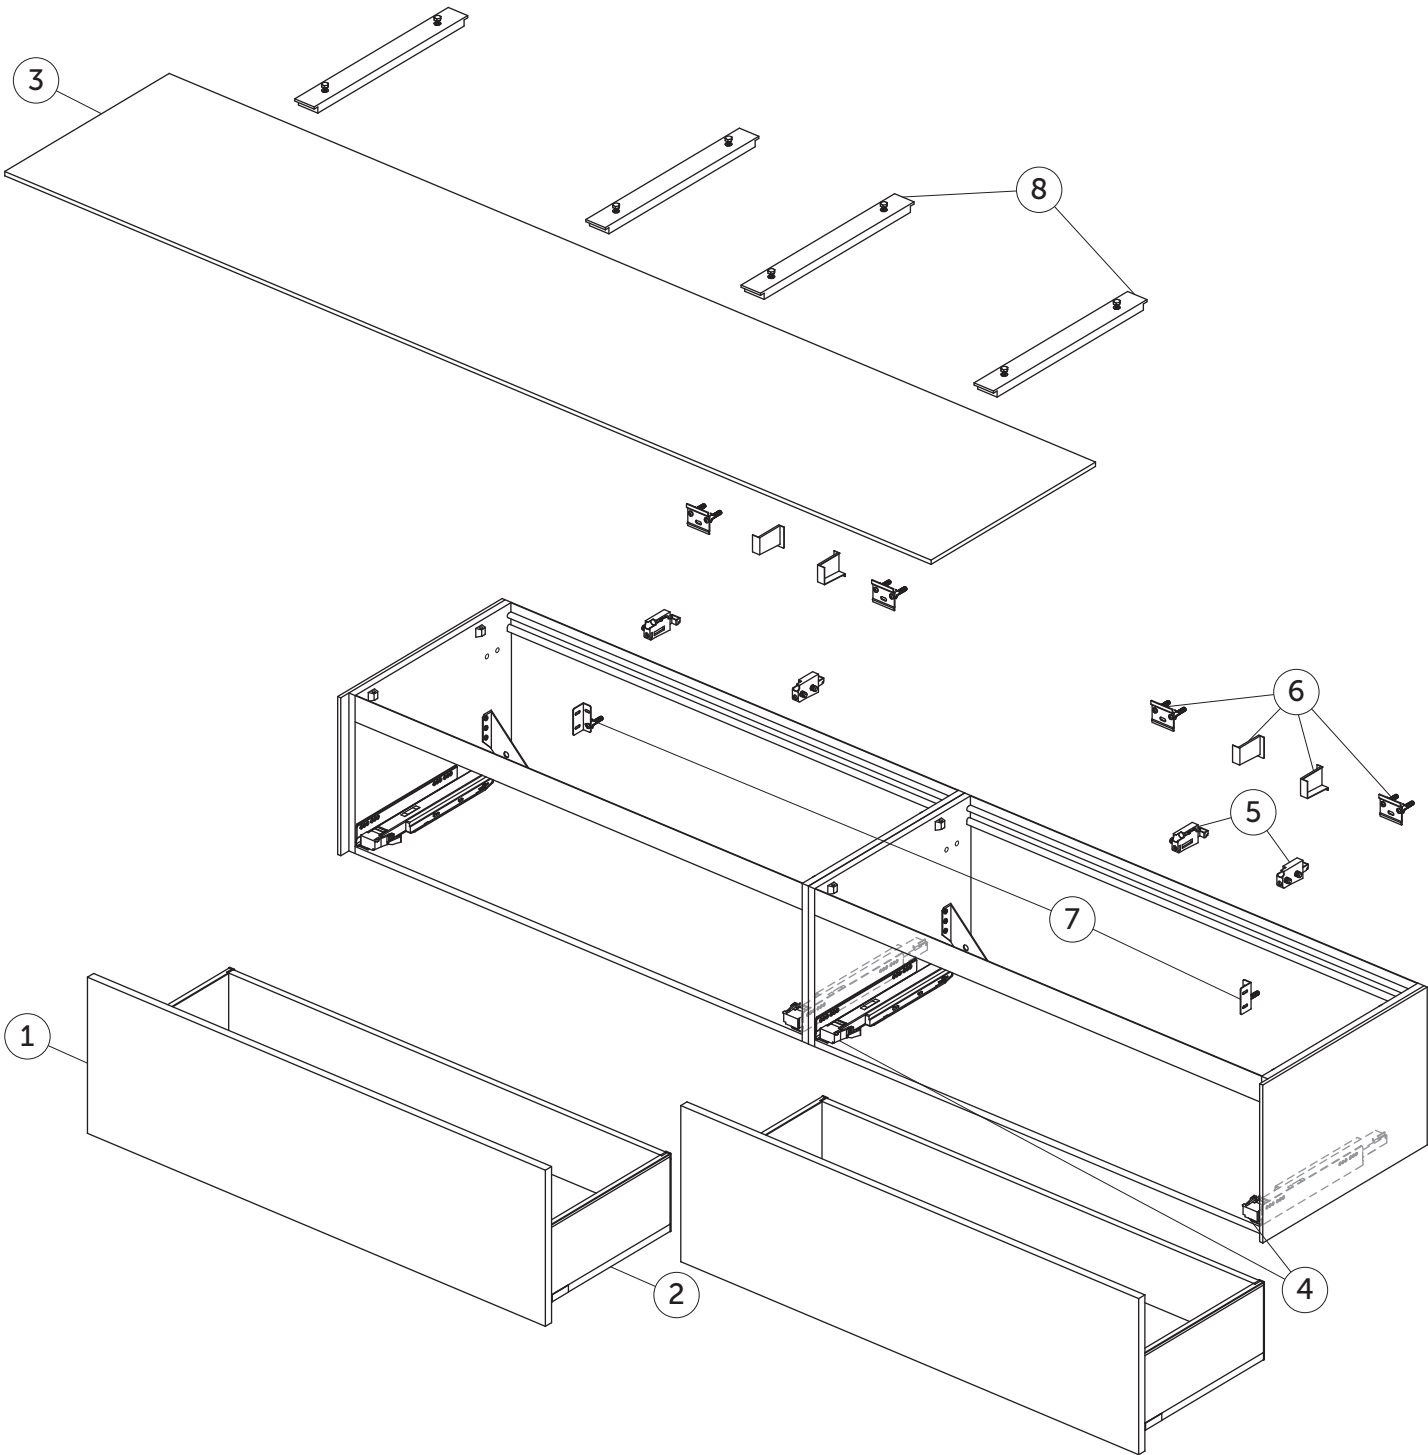

SPARE PARTS

Basin Unit 2400
2 drawers

SPARE PARTS

Basin Unit 2400
2 drawers

Item	Description	Colour/Finish	Code No.	Quantity
1	Drawer front panel 1180 x 356	Y1 - Matt White Y2 - Matt Anthracite Y3 - Matt Sunset Y4 - Smoked Oak Y5 - Dark Walnut Y6 - Light Oak	TV782Y1 TV782Y2 TV782Y3 TV782Y4 TV782Y5 TV782Y6	1
2	Drawer structure box 120 x 50.5	Y2 - Matt Anthracite	TV783Y2	1
3	Worktop 2387 x 505 no cut	Y1 - Matt White Y2 - Matt Anthracite Y3 - Matt Sunset Y4 - Smoked Oak Y5 - Dark Walnut Y6 - Light Oak	TV787Y1 TV787Y2 TV787Y3 TV787Y4 TV787Y5 TV787Y6	1
4	Runners 400 Push KIT		TV76967	pair
5	Hanging brackets KIT 1		RV08267	pair
6	Wall fixation KIT 1 new		TV72667	14
7	Safety KIT (brackets, screws & plugs)		TV38767	12
8	Worktop adjustable support KIT		UV24067	pair