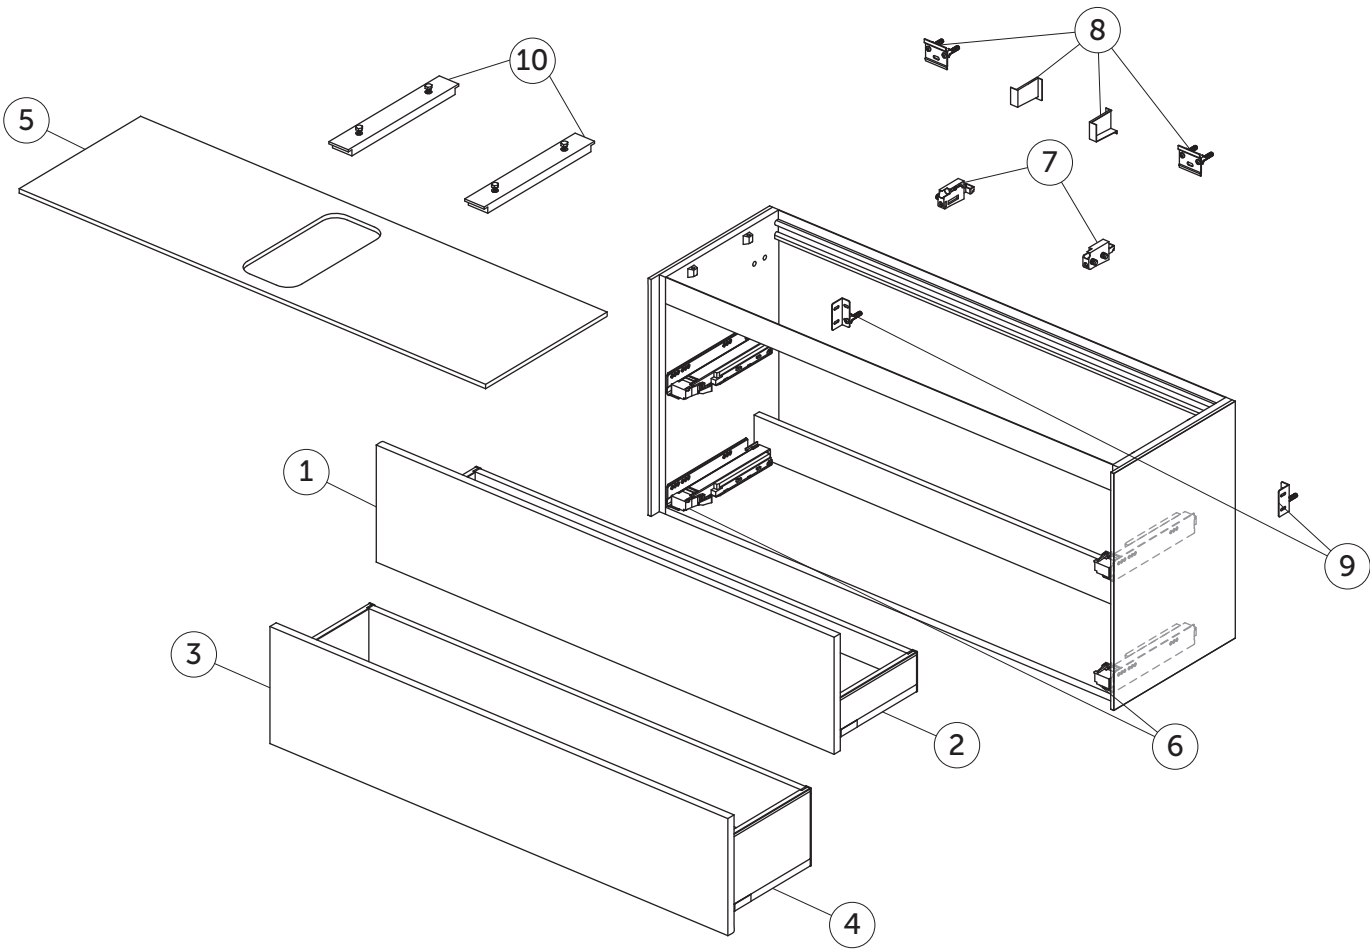

SPARE PARTS

Basin Unit 1200
2 drawers

SPARE PARTS

Basin Unit 1200
2 drawers

Item	Description	Colour/Finish	Code No.	Quantity
1	Upper Drawer front panel 1180 x 267	Y1 - Matt White Y2 - Matt Anthracite Y3 - Matt Sunset Y4 - Smoked Oak Y5 - Dark Walnut Y6 - Light Oak	TV761Y1 TV761Y2 TV761Y3 TV761Y4 TV761Y5 TV761Y6	1
2	Upper Drawer structure box 120 x 37	Y2 - Matt Anthracite	TV762Y2	1
3	Lower Drawer front panel 1180 x 267	Y1 - Matt White Y2 - Matt Anthracite Y3 - Matt Sunset Y4 - Smoked Oak Y5 - Dark Walnut Y6 - Light Oak	TV763Y1 TV763Y2 TV763Y3 TV763Y4 TV763Y5 TV763Y6	1
4	Lower Drawer structure box 120 x 37	Y2 - Matt Anthracite	TV764Y2	1
5	Worktop 1202 x 373 center cut	Y1 - Matt White Y2 - Matt Anthracite Y3 - Matt Sunset Y4 - Smoked Oak Y5 - Dark Walnut Y6 - Light Oak	TV745Y1 TV745Y2 TV745Y3 TV745Y4 TV745Y5 TV745Y6	1
	Worktop 1202 x 373 no cut	Y1 - Matt White Y2 - Matt Anthracite Y3 - Matt Sunset Y4 - Smoked Oak Y5 - Dark Walnut Y6 - Light Oak	TV746Y1 TV746Y2 TV746Y3 TV746Y4 TV746Y5 TV746Y6	1
6	Runners 270 Push KIT		TV72567	pair
7	Hanging brackets KIT 1		RV08267	pair
8	Wall fixation KIT 1 new		TV72667	14
9	Safety KIT (brackets, screws & plugs)		TV38767	12
10	Worktop adjustable support kit short		TV73467	pair