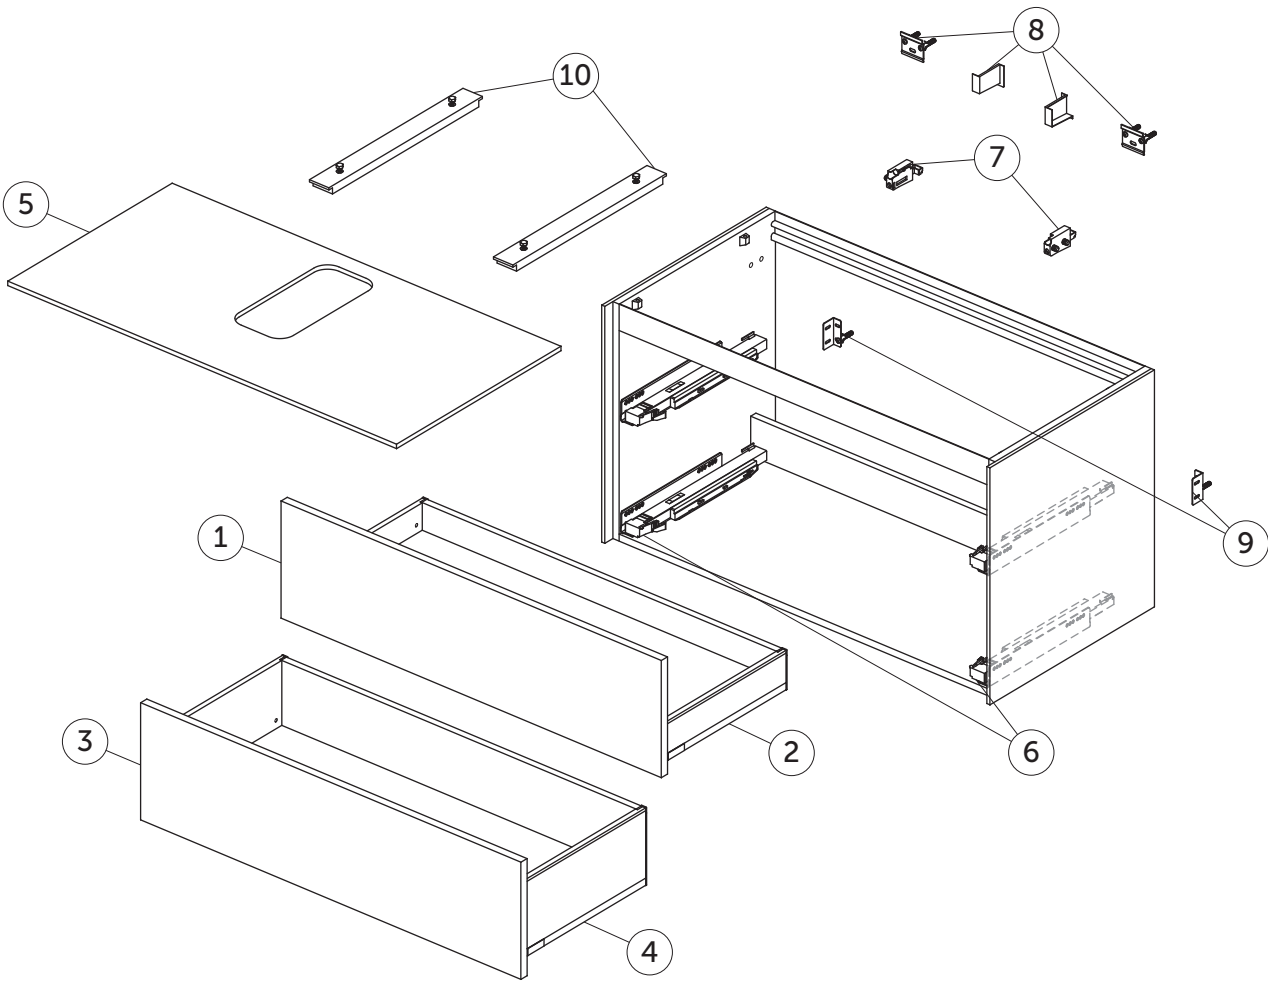

SPARE PARTS

Basin Unit 1000
2 drawers

SPARE PARTS

Basin Unit 1000
2 drawers

Item	Description	Colour/Finish	Code No.	Quantity
1	Upper Drawer front panel 980 x 267	Y1 - Matt White Y2 - Matt Anthracite Y3 - Matt Sunset Y4 - Smoked Oak Y5 - Dark Walnut Y6 - Light Oak	TV757Y1 TV757Y2 TV757Y3 TV757Y4 TV757Y5 TV757Y6	1
2	Upper Drawer structure box 100 x 50.5	Y2 - Matt Anthracite	TV792Y2	1
3	Lower Drawer front panel 980 x 267	Y1 - Matt White Y2 - Matt Anthracite Y3 - Matt Sunset Y4 - Smoked Oak Y5 - Dark Walnut Y6 - Light Oak	TV759Y1 TV759Y2 TV759Y3 TV759Y4 TV759Y5 TV759Y6	1
4	Lower Drawer structure box 100 x 50.5	Y2 - Matt Anthracite	TV793Y2	1
5	Worktop 1002 x 505 center cut	Y1 - Matt White Y2 - Matt Anthracite Y3 - Matt Sunset Y4 - Smoked Oak Y5 - Dark Walnut Y6 - Light Oak	TV778Y1 TV778Y2 TV778Y3 TV778Y4 TV778Y5 TV778Y6	1
	Worktop 1002 x 505 no cut	Y1 - Matt White Y2 - Matt Anthracite Y3 - Matt Sunset Y4 - Smoked Oak Y5 - Dark Walnut Y6 - Light Oak	TV779Y1 TV779Y2 TV779Y3 TV779Y4 TV779Y5 TV779Y6	1
6	Runners 400 Push KIT		TV76967	pair
7	Hanging brackets KIT 1		RV08267	pair
8	Wall fixation KIT 1 new		TV2667	14
9	Safety KIT (brackets, screws & plugs)		TV38767	12
10	Worktop adjustable support KIT		UV24067	pair