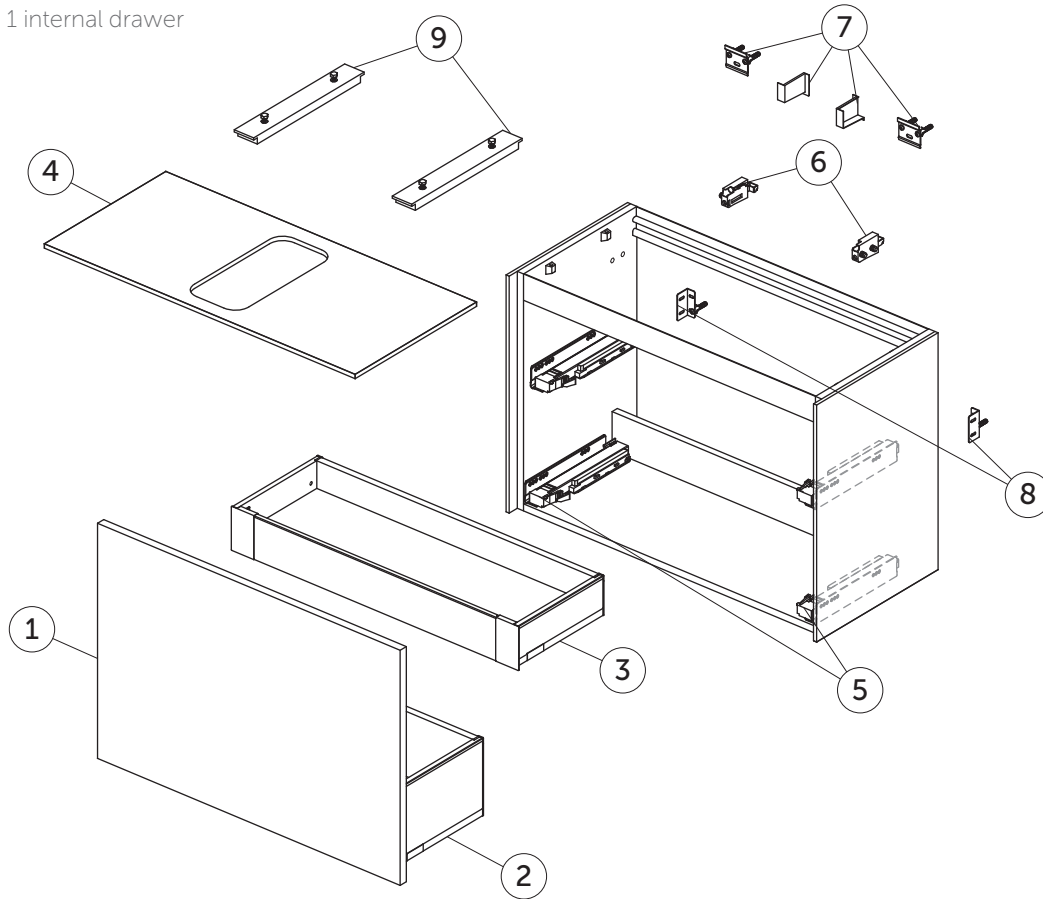

# SPARE PARTS

Basin Unit 800

1 external drawer, 1 internal drawer

Item	Description	Colour/Finish	Code No.	Quantity
1	Drawer front panel 780 x 536	Y1 - Matt White Y2 - Matt Anthracite Y3 - Matt Sunset Y4 - Smoked Oak Y5 - Dark Walnut Y6 - Light Oak	TV727Y1 TV727Y2 TV727Y3 TV727Y4 TV727Y5 TV727Y6	1
2	Drawer structure box 80 x 37	Y2 - Matt Anthracite	TV728Y2	1
3	Complete internal drawer 80	Y2 - Matt Anthracite	TV729Y2	1
4	Worktop 802 x 373 center cut	Y1 - Matt White Y2 - Matt Anthracite Y3 - Matt Sunset Y4 - Smoked Oak Y5 - Dark Walnut Y6 - Light Oak	TV730Y1 TV730Y2 TV730Y3 TV730Y4 TV730Y5 TV730Y6	1
	Worktop 802 x 373 no cut	Y1 - Matt White Y2 - Matt Anthracite Y3 - Matt Sunset Y4 - Smoked Oak Y5 - Dark Walnut Y6 - Light Oak	TV731Y1 TV731Y2 TV731Y3 TV731Y4 TV731Y5 TV731Y6	1
5	Runners 270 Push KIT		TV72567	pair
6	Hanging brackets KIT 1		RV08267	pair
7	Wall fixation KIT 1 new		TV72667	14
8	Safety KIT (brackets, screws & plugs)		TV38767	12
9	Worktop adjustable support kit short		TV73467	pair