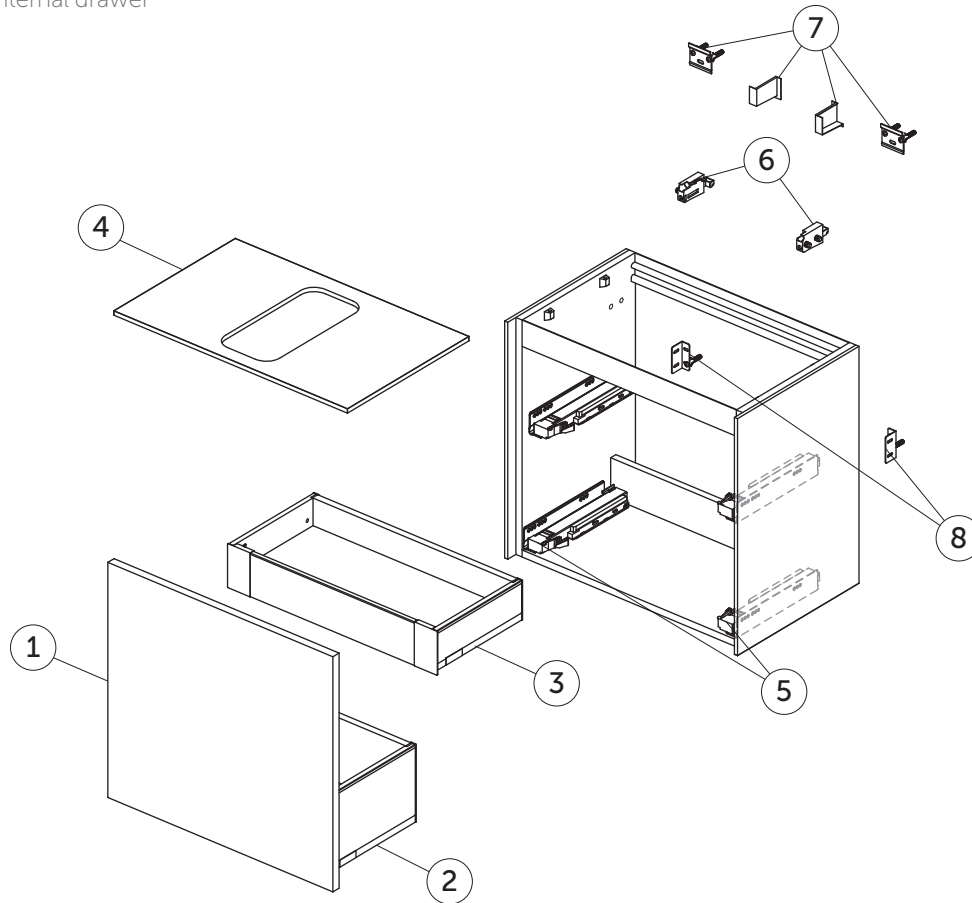

SPARE PARTS

Basin Unit 600

1 external drawer, 1 internal drawer

Item	Description	Colour/Finish	Code No.	Quantity
1	Drawer front panel 580 x 536	Y1 - Matt White Y2 - Matt Anthracite Y3 - Matt Sunset Y4 - Smoked Oak Y5 - Dark Walnut Y6 - Light Oak	TV720Y1 TV720Y2 TV720Y3 TV720Y4 TV720Y5 TV720Y6	1
2	Drawer structure box 60 x 37	Y2 - Matt Anthracite	TV721Y2	1
3	Complete internal drawer 60	Y2 - Matt Anthracite	TV722Y2	1
4	Worktop 602 x 373 center cut	Y1 - Matt White Y2 - Matt Anthracite Y3 - Matt Sunset Y4 - Smoked Oak Y5 - Dark Walnut Y6 - Light Oak	TV723Y1 TV723Y2 TV723Y3 TV723Y4 TV723Y5 TV723Y6	1
	Worktop 602 x 373 no cut	Y1 - Matt White Y2 - Matt Anthracite Y3 - Matt Sunset Y4 - Smoked Oak Y5 - Dark Walnut Y6 - Light Oak	TV724Y1 TV724Y2 TV724Y3 TV724Y4 TV724Y5 TV724Y6	1
5	Runners 270 Push KIT		TV72567	pair
6	Hanging brackets KIT 1		RV08267	pair
7	Wall fixation KIT 1 new		TV72667	14
8	Safety KIT (brackets, screws & plugs)		TV38767	12