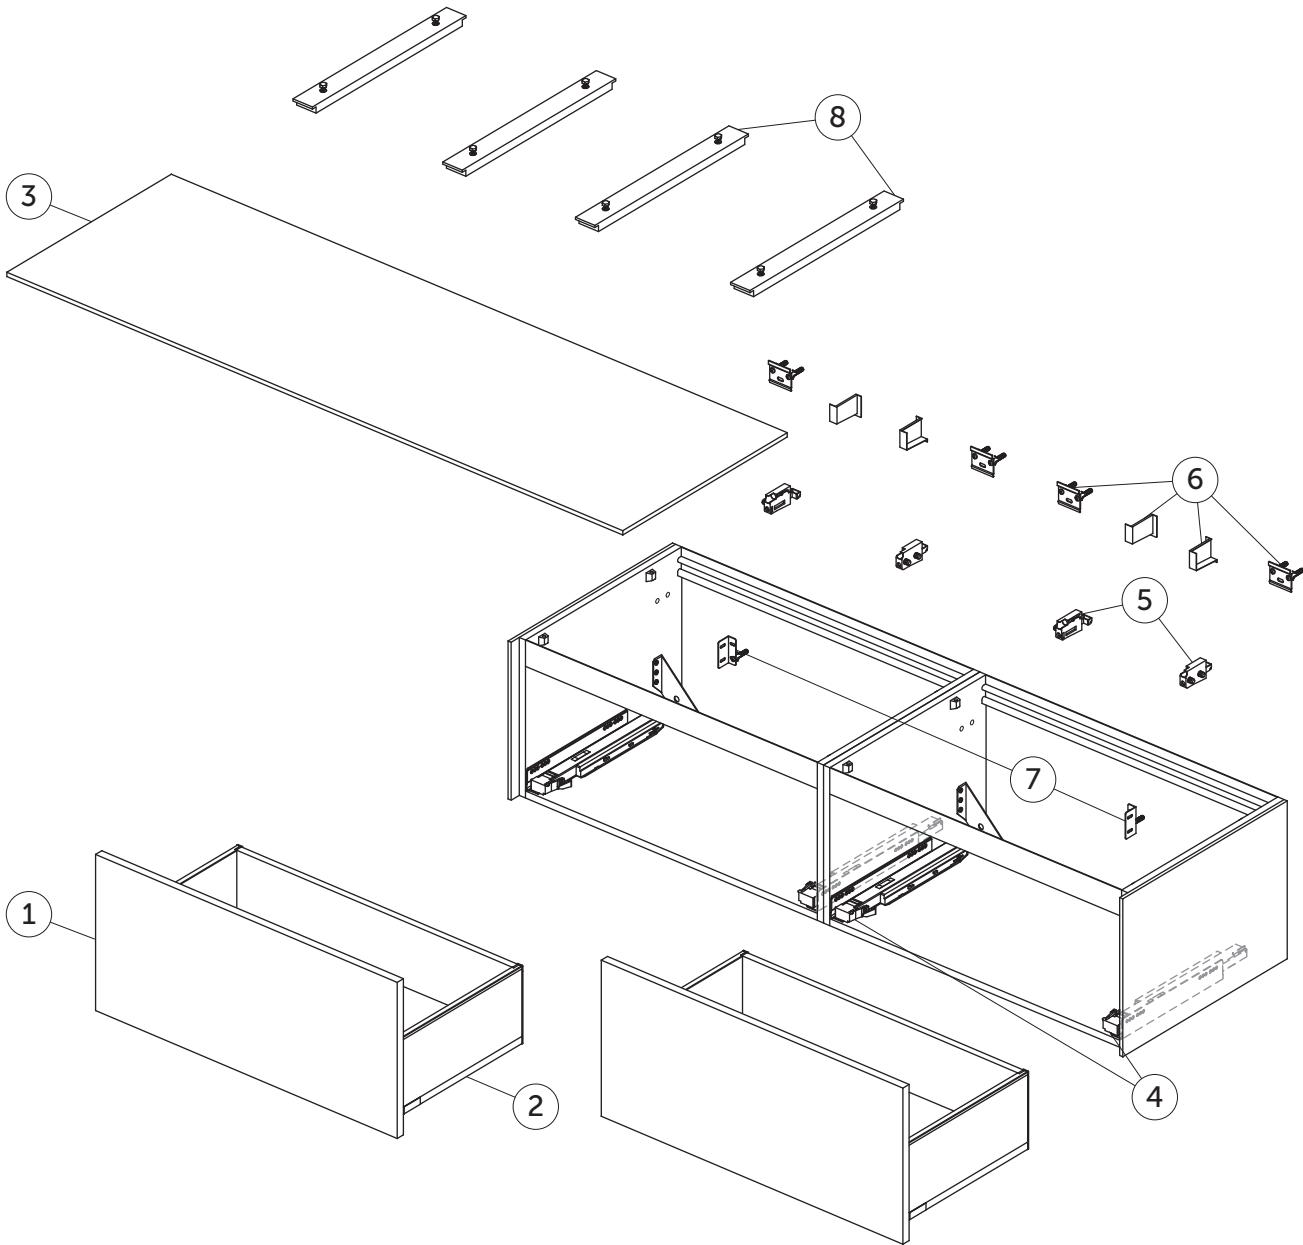

# SPARE PARTS

Basin Unit 1600  
2 drawers

# SPARE PARTS

Basin Unit 1600  
2 drawers

| Item | Description                           | Colour/Finish  | Code No.   | Quantity |
|------|---------------------------------------|--|--|----------|
| 1    | Drawer front panel 780 x 356          | Y1 - Matt White<br>Y2 - Matt Anthracite<br>Y3 - Matt Sunset<br>Y4 - Smoked Oak<br>Y5 - Dark Walnut<br>Y6 - Light Oak | TV770Y1<br>TV770Y2<br>TV770Y3<br>TV770Y4<br>TV770Y5<br>TV770Y6 | 1        |
| 2    | Drawer structure box 80 x 50.5        | Y2 - Matt Anthracite   | TV771Y2  | 1        |
| 3    | Worktop 1587 x 505 no cut             | Y1 - Matt White<br>Y2 - Matt Anthracite<br>Y3 - Matt Sunset<br>Y4 - Smoked Oak<br>Y5 - Dark Walnut<br>Y6 - Light Oak | TV775Y1<br>TV775Y2<br>TV775Y3<br>TV775Y4<br>TV775Y5<br>TV775Y6 | 1        |
| 4    | Runners 400 Push KIT                  |  | TV76967  | pair     |
| 5    | Hanging brackets KIT 1                |  | RV08267  | pair     |
| 6    | Wall fixation KIT 1 new               |  | TV72667  | 14       |
| 7    | Safety KIT (brackets, screws & plugs) |  | TV38767  | 12       |
| 8    | Worktop adjustable support KIT        |  | UV24067  | pair     |