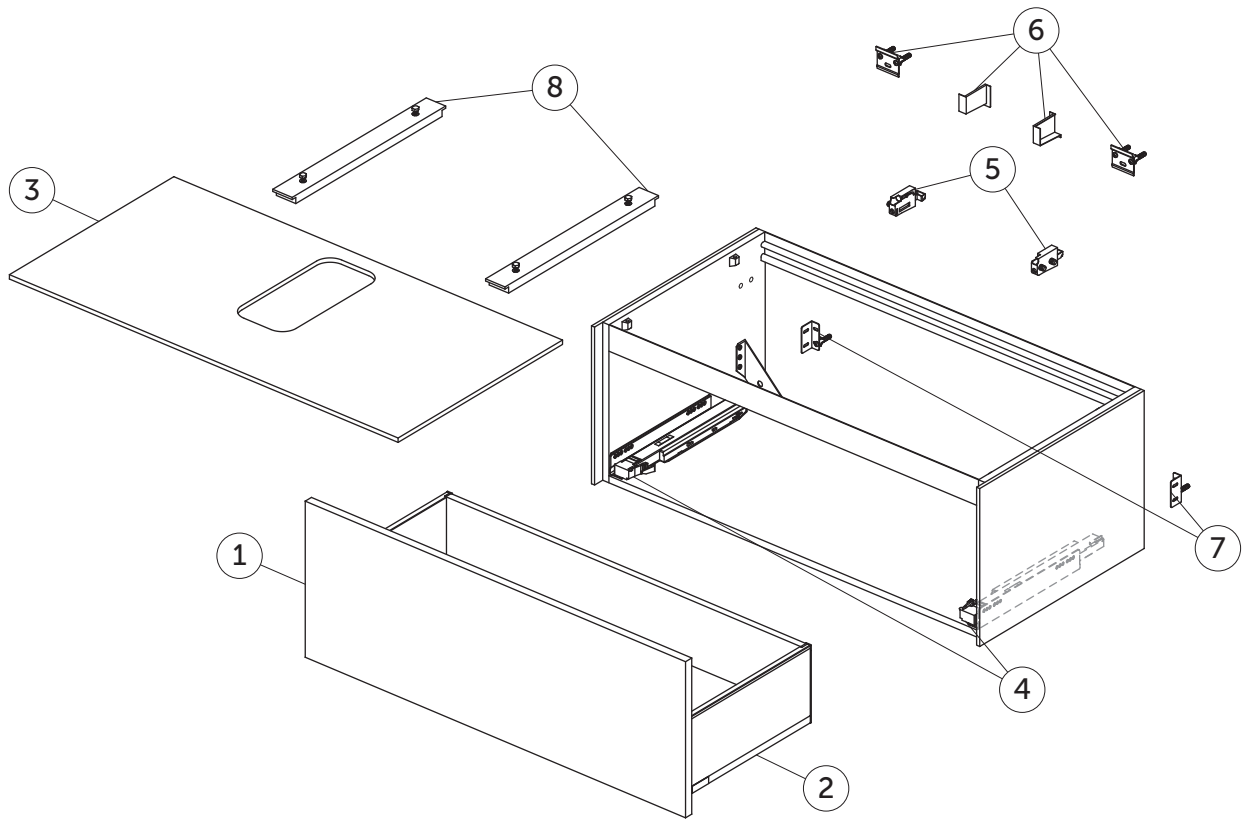

# SPARE PARTS

Basin Unit 1000  
1 drawer

Item	Description	Colour/Finish	Code No.	Quantity
1	Drawer front panel 980 x 356	Y1 - Matt White Y2 - Matt Anthracite Y3 - Matt Sunset Y4 - Smoked Oak Y5 - Dark Walnut Y6 - Light Oak	TV776Y1 TV776Y2 TV776Y3 TV776Y4 TV776Y5 TV776Y6	1
2	Drawer structure box 100 x 50.5	Y2 - Matt Anthracite	TV777Y2	1
3	Worktop 1002 x 505 center cut	Y1 - Matt White Y2 - Matt Anthracite Y3 - Matt Sunset Y4 - Smoked Oak Y5 - Dark Walnut Y6 - Light Oak	TV778Y1 TV778Y2 TV778Y3 TV778Y4 TV778Y5 TV778Y6	1
	Worktop 1002 x 505 no cut	Y1 - Matt White Y2 - Matt Anthracite Y3 - Matt Sunset Y4 - Smoked Oak Y5 - Dark Walnut Y6 - Light Oak	TV779Y1 TV779Y2 TV779Y3 TV779Y4 TV779Y5 TV779Y6	1
4	Runners 400 Push KIT		TV76967	pair
5	Hanging brackets KIT 1		RV08267	pair
6	Wall fixation KIT 1 new		TV72667	14
7	Safety KIT (brackets, screws & plugs)		TV38767	12
8	Worktop adjustable support KIT		UV24067	pair